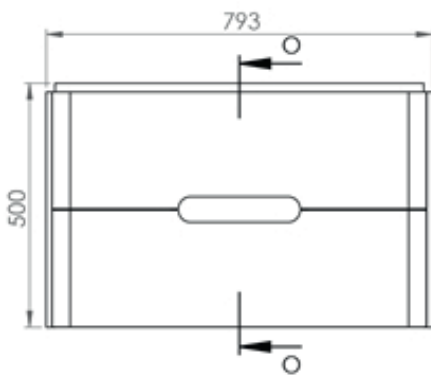

Technical Data Sheet

Colorado 800mm Wall-Hung Unit & Basin
EFP705

essential
BATHROOMS

TECHNICAL SPECIFICATION

EFP705 Colorado 800mm Wall-Hung Unit & Basin

COLOUR OPTIONS Graphite Grey/Matt White

FRONT VIEW

SECTION O-O

SIDE VIEW

BOTTOM VIEW