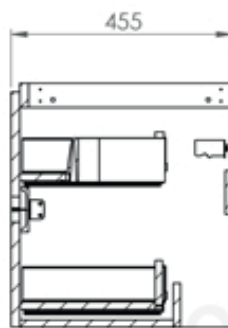

Technical Data Sheet

Colorado 800mm Wall-Hung Unit & Basin
EFP705

essential
BATHROOMS

TECHNICAL SPECIFICATION

EFP705 Colorado 800mm Wall-Hung Unit & Basin

COLOUR OPTIONS Graphite Grey/Matt White

FRONT VIEW

SECTION O-O

SIDE VIEW

BOTTOM VIEW