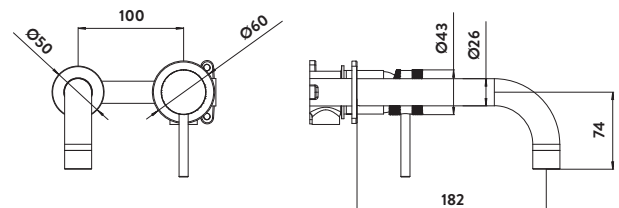

Product Measurements

Product Weight:	1.357kg
Product Width:	100mm
Product Height:	84mm
Product Depth:	182mm
Product Length:	N/A

Product Transportation

Barcode:	5060766124551
Country of Origin:	China
Comodity Code:	8481809000

Primary Packed Measurements

Packaged Weight:	1.964kg
Packaged Length:	200mm
Packaged Width:	130mm
Packaged Height:	70mm

Packaging Weight

Card:	0.372kg
Paper:	0.16kg
Cloth:	0.18kg
Plastic:	0.055kg

General Information

Construction Material:	Brass
Installation Type:	Wall Mounted
Colour / Finish:	Matt Black

Tap/Shower Attributes

Minimum Pressure:	0.5 bar
Maximum Pressure:	5 bar
Flexible Tails Included:	No
Tap Hole Required:	0
Handle Type:	Lever
Swivel Spout:	No
Inlet Connection:	1/2 BSP
Outlet Connection:	N/A
Tap Hole Diameter:	N/A
Tap Type Description:	Mono Mixer
Includes Waste:	No
Valve / Cartridge Type:	35mm Cartridge
Cartridge Spare Code:	N/A

Flow Rates

0.2bar (l/min)	3.8
0.5bar (l/min)	6.3
1bar (l/min)	8.3
2bar (l/min)	11.8
3bar (l/min)	14.3

Compliance DOP

HBDOC040 / HBDOC053

Dimensions

(measurements in mm)

LIFETIME GUARANTEE

We are confident in our products and we want our customer to be, we proudly give a lifetime guarantee on our taps and showers, further details can be found on our website