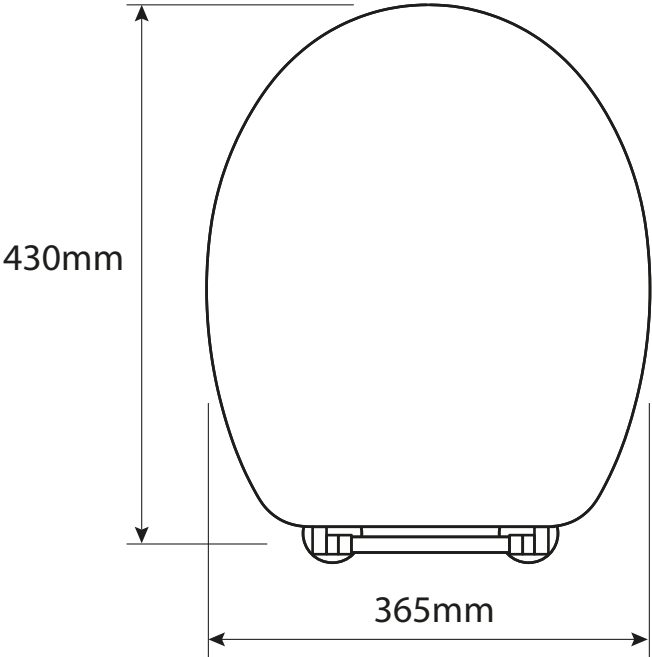

Overall Size

Max/Min Adjustment