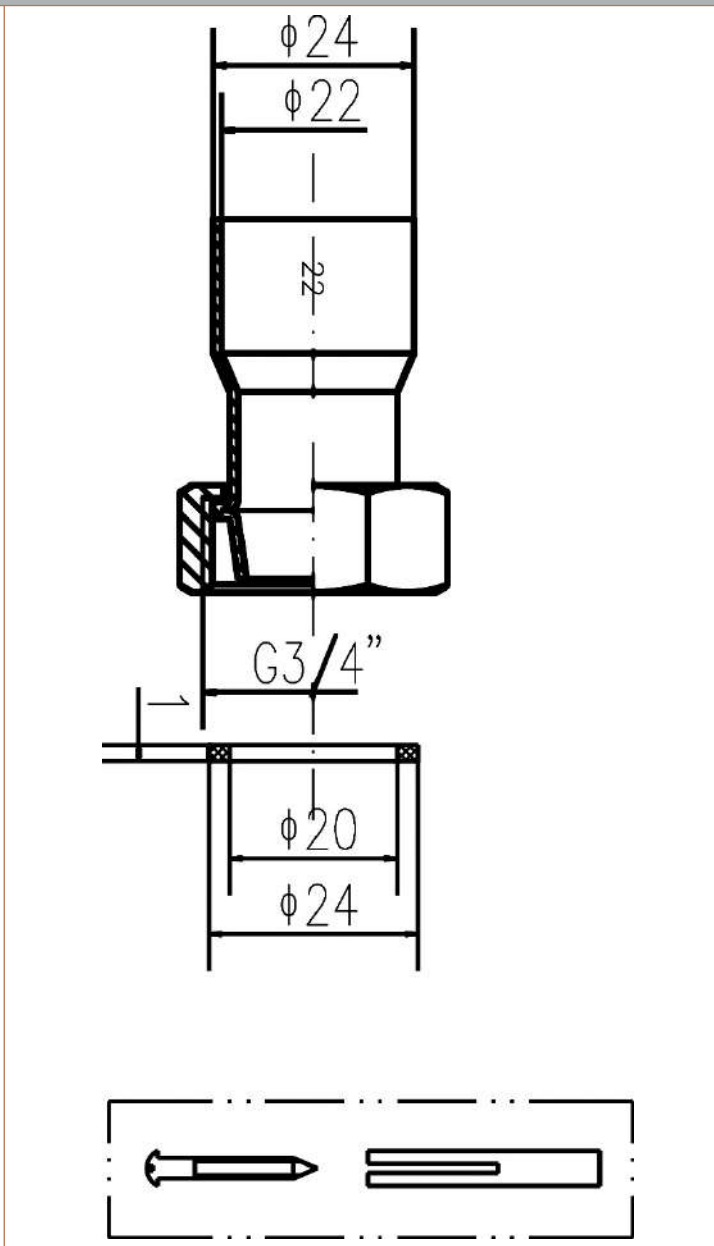

Sales Code: DA314

Description: Bath Legs With Adjustable Shrouds

**Product Dimensions**

Length (mm):	
Width (mm):	0
Height (mm):	0
Depth (mm):	0
Nett Weight (kg):	2.07

**Packaging Dimensions**

Height (mm):	650
Width (mm):	88
Depth (mm):	48
Gross Weight (kg):	2.34

**Packaging Data**

Box Colour:	White Cardboard Box
Box Qty:	0
Label Size:	0 x 0
Label Colour:	White Label
Label Qty:	0

**Outer Box Dimensions (If Applicable)**

Height (mm):	0
Width (mm):	0
Length (mm):	
Depth (mm):	
Gross Weight (kg):	0
Barcode:	5055146105435

**Product Details**

Country of Origin:	China
Fitting Instruction:	Yes
CE & UKCA:	N/A
Product Material:	Brass
Heating Element Wattage:	Not Applicable
Colour/Finish:	Chrome
Product Diameter:	24mm
Connection Size:	3/4"