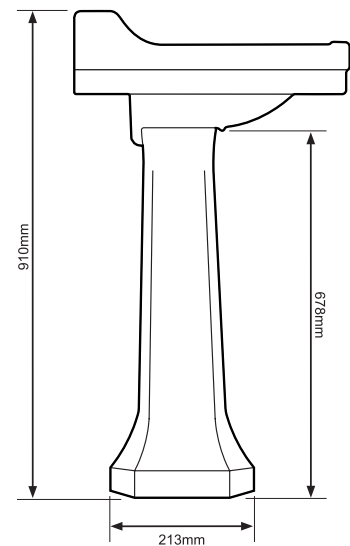

Technical Data Sheet

DB850CLS + PE850S Vitoria
500mm Cloakroom Basin 2 Tap Hole

TAVISTOCK
inspiring bathrooms

**DIAGRAMS NOT TO SCALE
ALL DIMENSIONS IN MM
TOLERANCE OF ± 5MM**

Product Information

No.	Description	Product Code	Fixings Included
1	Vitoria 2 Tap Hole Cloakroom Basin	DB850CLS	Yes
2	Vitoria Pedestal	PE850S	Yes

Product code	FAQ	Answer
PE850S	distance at base from wall when fitted	115mm
	foot front to back depth	230mm
	width front	265mm
	width back	280mm
	cavity width (pipe fit)	95mm
	cavity depth (pipe fit)	110mm