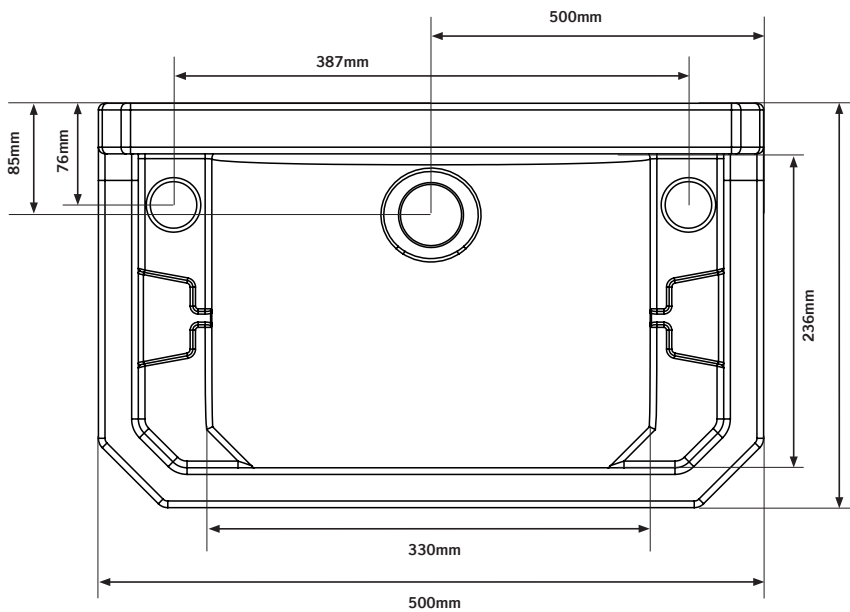

Technical Data Sheet

DB850CLS + PE850S Vitoria
500mm Cloakroom Basin 2 Tap Hole

TAVISTOCK
inspiring bathrooms

**DIAGRAMS NOT TO SCALE
ALL DIMENSIONS IN MM
TOLERANCE OF ± 5MM**

Product Information

No.	Description	Product Code	Fixings Included
1	Vitoria 2 Tap Hole Cloakroom Basin	DB850CLS	Yes
2	Vitoria Pedestal	PE850S	Yes

Product code	FAQ	Answer
PE850S	distance at base from wall when fitted	115mm
	foot front to back depth	230mm
	width front	265mm
	width back	280mm
	cavity width (pipe fit)	95mm
	cavity depth (pipe fit)	110mm