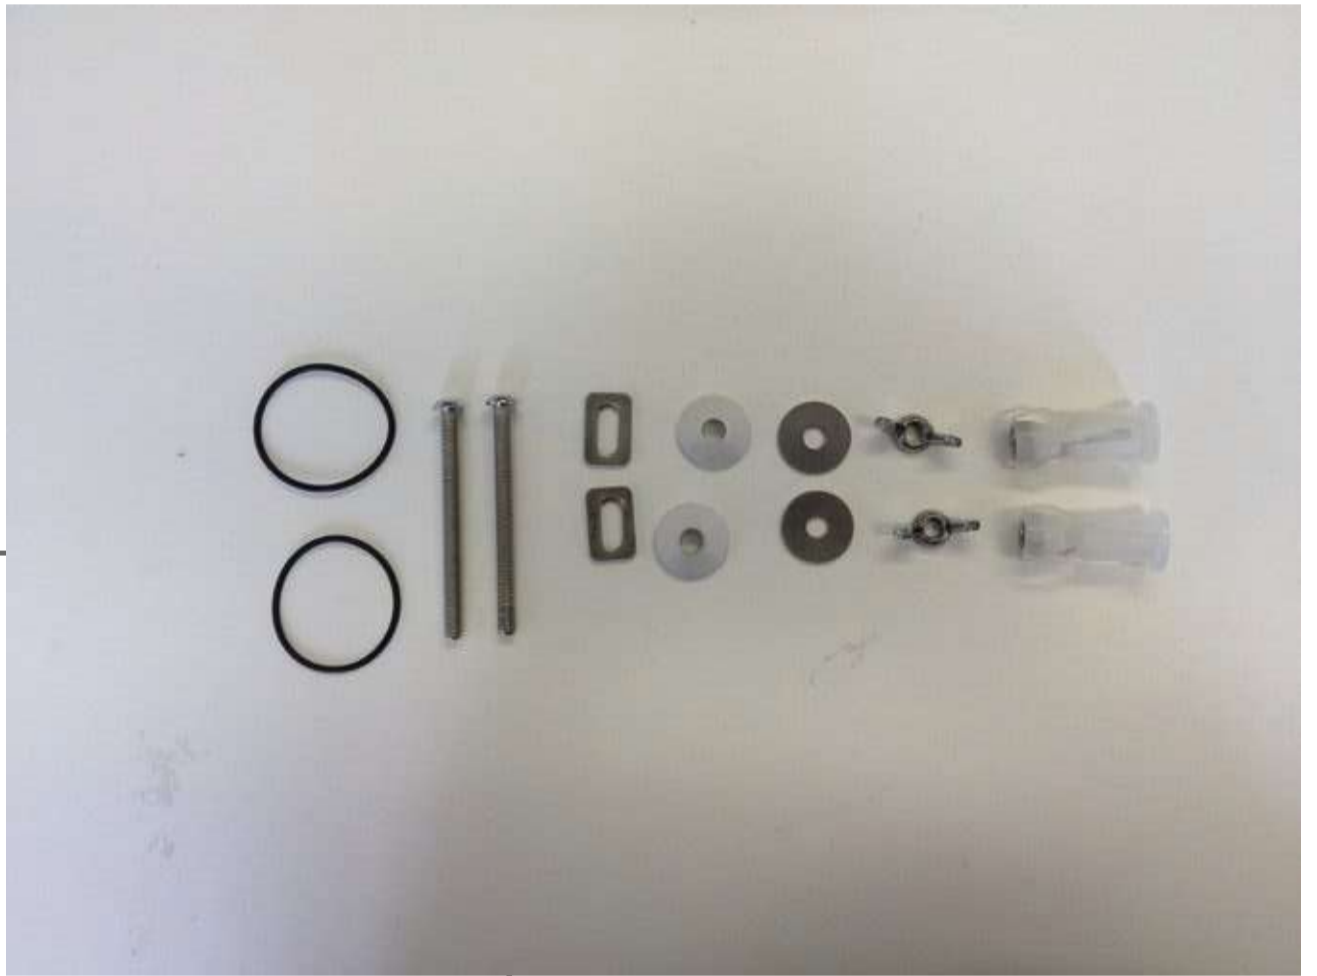

1

2

3

No.	DESCRIPTION	SPARE CODE
1	TAVIVITORIA SOFT CLOSE TOILET SEAT BAR HINGE ASSEMBLY FOR SOLID OAK SEAT OR TAVIVITORIA SOFT CLOSE TOILET SEAT BAR HINGE ASSEMBLY FOR WHITE & PAINTED SEATS	SP14199 SP14198
2	TAVI VITORIA SOFT CLOSE TOILET SEAT BAR HINGE FIXING PACK	SP14200
3	SPARE O-RING BASE SEAL (x1)	SP17378