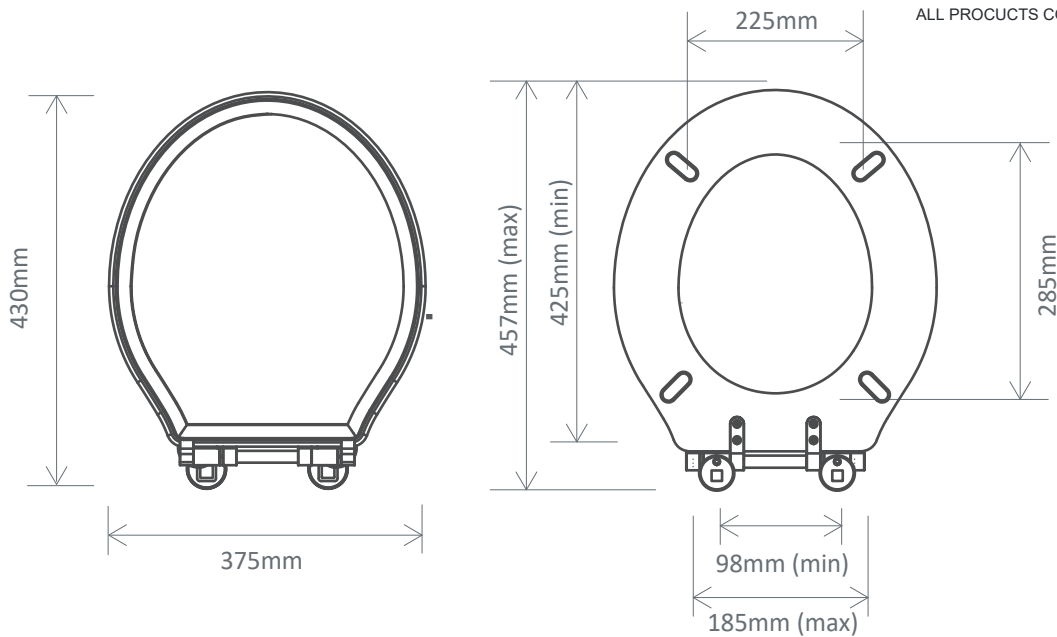

# TECHNICAL DATA SHEET

Linen White Painted SC Toilet Seat - DC4003

# TAVISTOCK

NO.	Description	Product Code	Fixings included	Gross Weight	Net Weight
1	Linen White Painted SC Toilet Seat	DC4003	YES	3.65 kg	--

## DIMENSIONS - DC4003

\*Dimensions are subject to change, customers are advised to measure actual product before commencing installation.

\*\*Fixing point dimensions are for guidance only/the positions of wall fixing must be checked when product is received.

## FAQs

Q - What's the maximum test load of the seat?

A - 150kg

Q - What are the fixings made from?

A - Chrome plated brass bar hinge

Key Dimensions Descriptions	Key Dimensions (mm)
Seat/Lid Front to Back	430mm
Seat/Lid Left to Right	375mm
Ring Hole Front to Back	285mm
Ring Hole Left to Right	225mm
Seat Overall Thickness	57mm
Width of Back of Seat	Input Dimension
Min/Max Adjustment for Fixings	98/185, 425/457