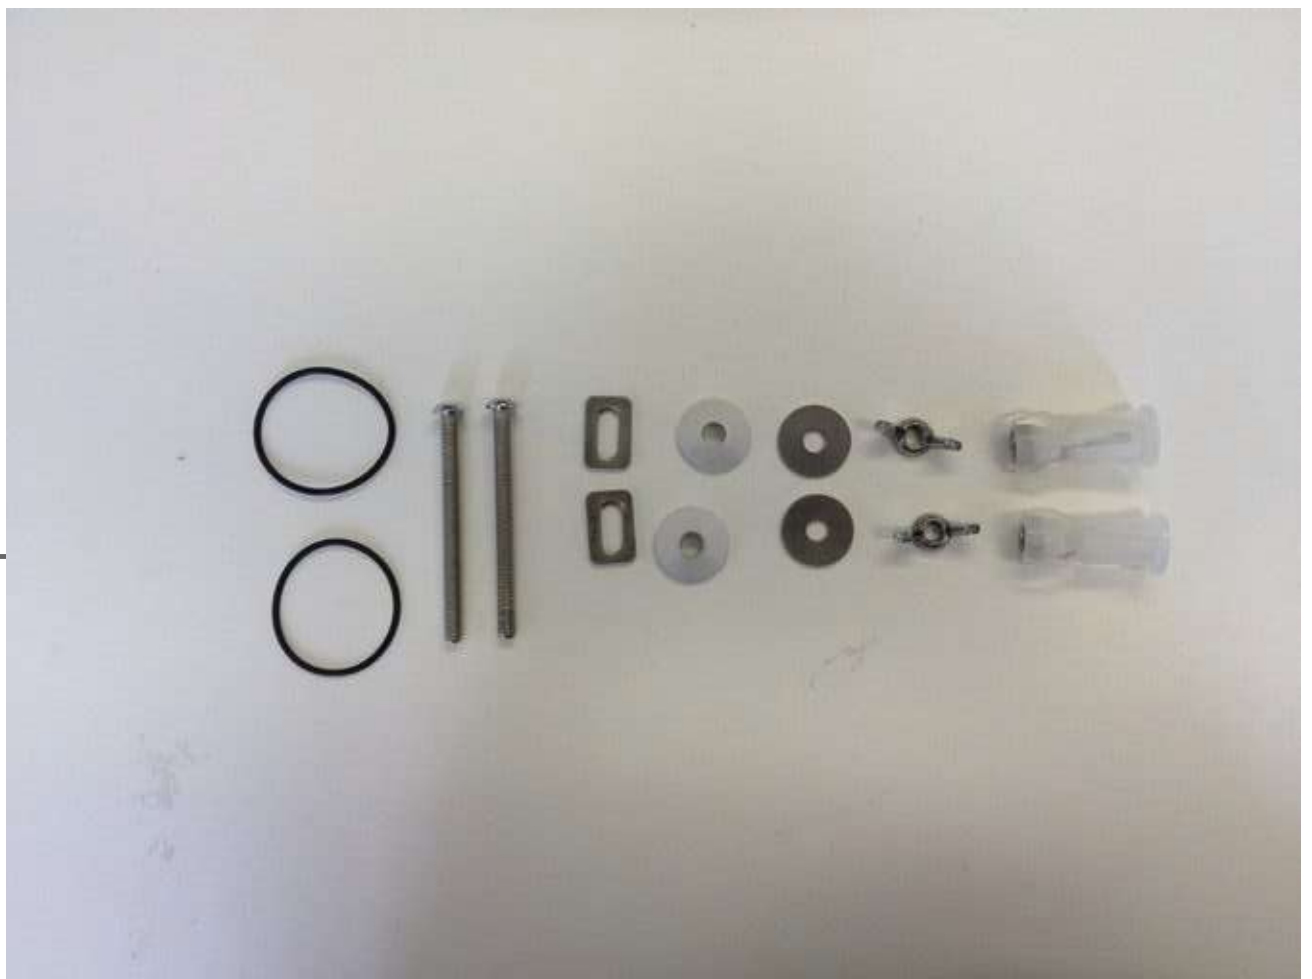

1

2

3

No.	DESCRIPTION	SPARE CODE
1	TAVIVITORIA SOFT CLOSE TOILET SEAT BAR HINGE ASSEMBLY FOR SOLID OAK SEAT  OR  TAVIVITORIA SOFT CLOSE TOILET SEAT BAR HINGE ASSEMBLY FOR WHITE & PAINTED SEATS	SP14199   SP14198
2	TAVI VITORIA SOFT CLOSE TOILET SEAT BAR HINGE FIXING PACK	SP14200
3	SPARE O-RING BASE SEAL (x1)	SP17378