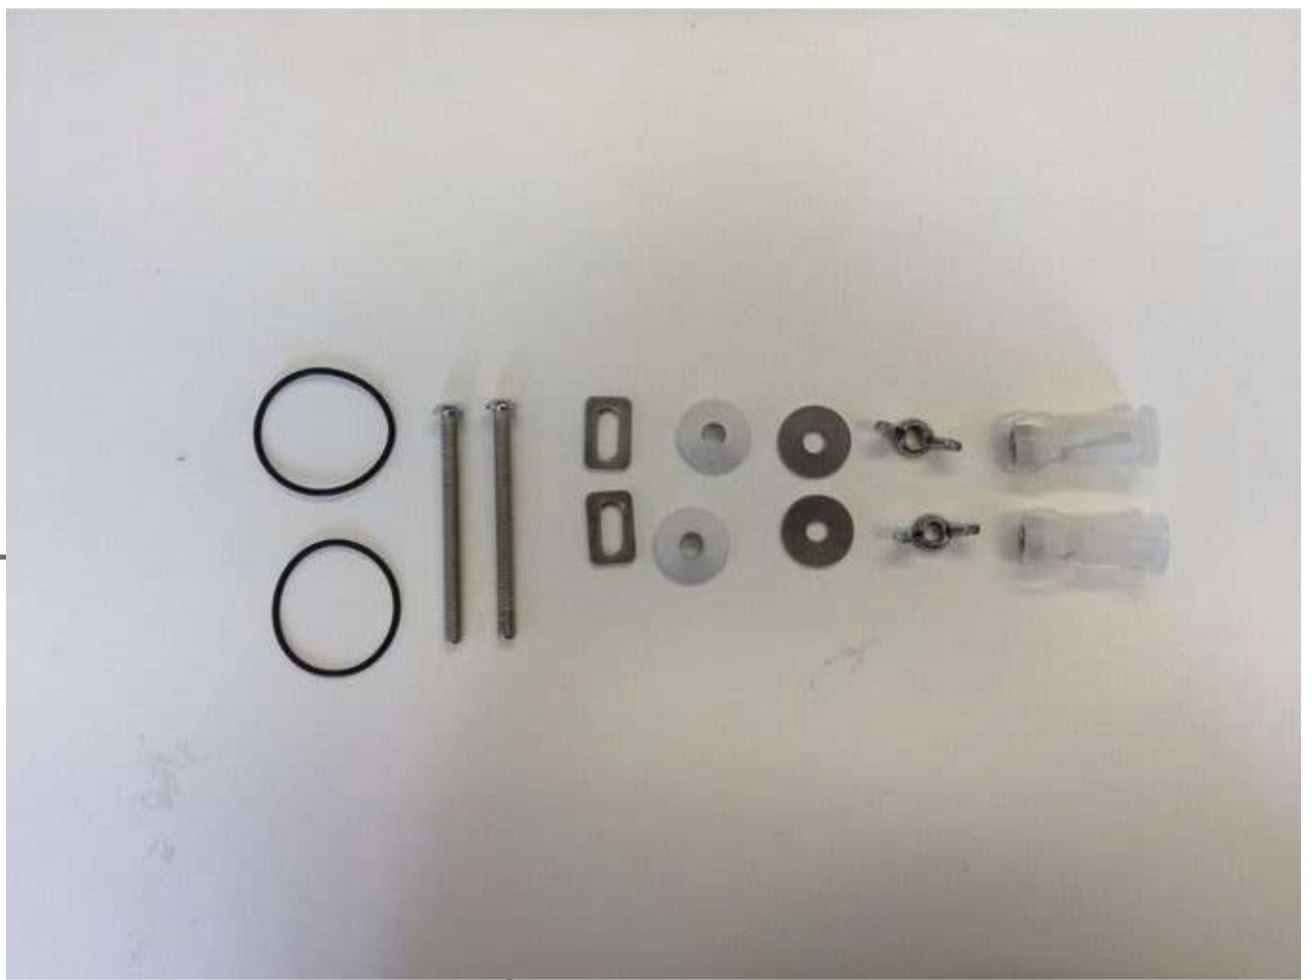

1

2

3

No.	DESCRIPTION	SPARE CODE
1	TAVIVITORIA SOFT CLOSE TOILET SEAT BAR HINGE ASSEMBLY FOR SOLID OAK SEAT  OR  TAVIVITORIA SOFT CLOSE TOILET SEAT BAR HINGE ASSEMBLY FOR WHITE & PAINTED SEATS	SP14199   SP14198
2	TAVI VITORIA SOFT CLOSE TOILET SEAT BAR HINGE FIXING PACK	SP14200
3	SPARE O-RING BASE SEAL (x1)	SP17378