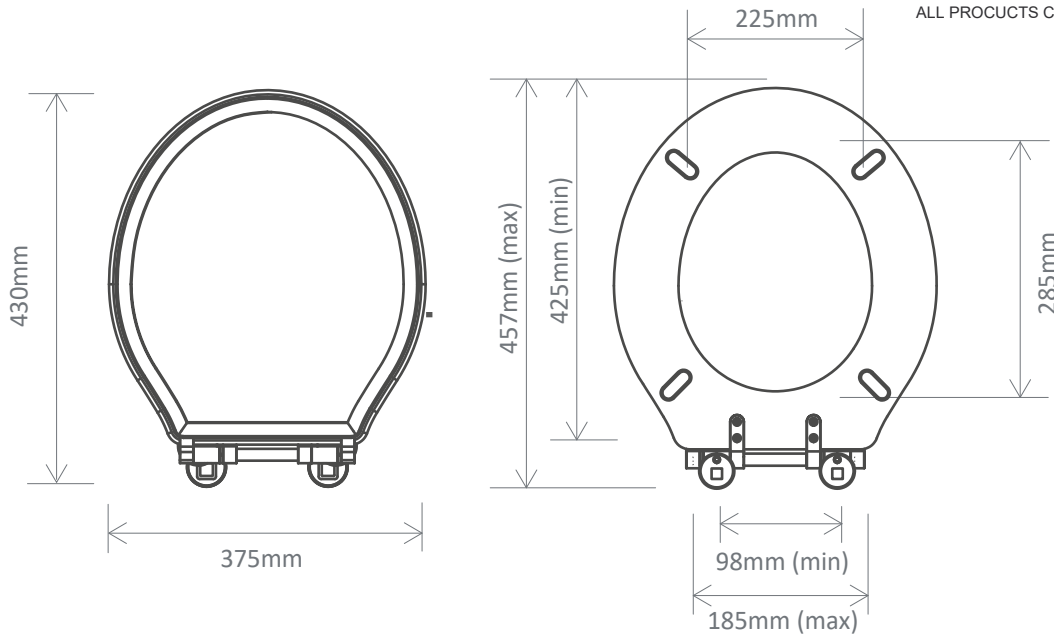

TECHNICAL DATA SHEET

Mineral Blue Painted SC Toilet Seat - DC4014

TAVISTOCK

NO.	Description	Product Code	Fixings included	Gross Weight	Net Weight
1	Mineral Blue Painted SC Toilet Seat	DC4014	YES	3.65 kg	--

Spares Codes:

Bar Hinge Assembly for Painted Seats - SP14199

Soft Close Toilet Seat Bar Hinge
Fixing Pack - SP14200

Spare O-Ring Base Seal (x1) - SP17378

DIMENSIONS - DC4014

DIAGRAMS NOT TO SCALE | ALL DIMENSIONS IN MM | TOLERANCE OF ± 5 MM
ALL PRODUCTS CONFORM TO THE BRITISH FIXING STANDARDS

*Dimensions are subject to change, customers are advised to measure actual product before commencing installation.

**Fixing point dimensions are for guidance only/the positions of wall fixing must be checked when product is received.

FAQs

Q - What's the maximum test load of the seat?

A - 150kg

Q - What are the fixings made from?

A - Chrome plated brass bar hinge

Key Dimensions Descriptions	Key Dimensions (mm)
Seat/Lid Front to Back	430mm
Seat/Lid Left to Right	375mm
Ring Hole Front to Back	285mm
Ring Hole Left to Right	225mm
Seat Overall Thickness	57mm
Width of Back of Seat	Input Dimension
Min/Max Adjustment for Fixings	98/185, 425/457