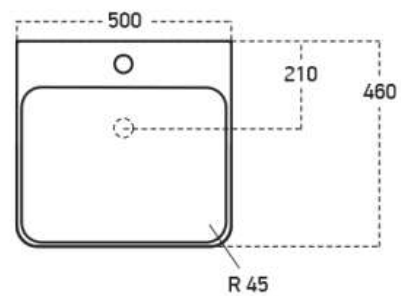

### Product Measurements

Product Weight:	11.7kg
Product Width:	500mm
Product Height:	460mm
Product Depth:	60mm
Product Length:	N/A

### Primary Packed Measurements

Packaged Weight:	12kg
Packaged Length:	170mm
Packaged Width:	505mm
Packaged Height:	500mm

### Basin Attributes

Basin Type:	Furniture Mounted
Number of Tap Holes:	1
Compatible Tap Codes:	All Mono Mixers
Overflow:	Yes
Recommened Waste Type:	Slotted
Inner Bowl Width:	
Inner Bowl Length:	
Inner Bowl Depth:	
Compatible Waste Part Code:	WASTE94 / WASTE88 WASTE92 / WASTE93 WASTE100 / BLACK094 BLACK098

## Dimensions (measurements in mm)