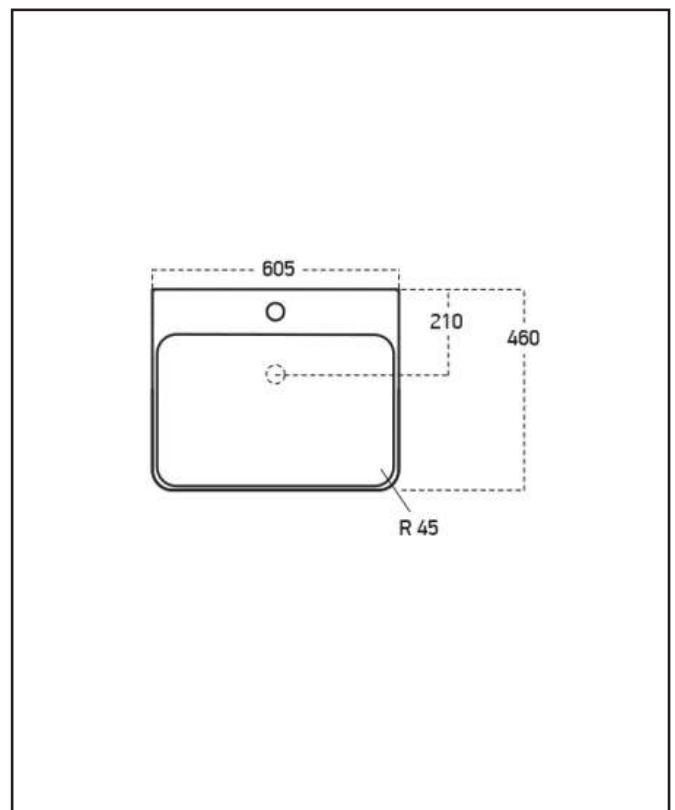

PRODUCT DATA SHEET

Rossini Ceramic Basin 600mm

Product Code: DEEP600

SCUDO
BEAUTIFUL BATHROOMS

0330 124 7290

sales@scudo.co.uk - www.scudo.co.uk

Scudo is the trading name of Harrison Bathrooms Ltd. Whilst we endeavour to ensure that the product information is accurate we accept no liability for any information given. All images are for illustration purposes only. Product images and specification are subject to change. Measurement are in millimetres and are nominal.

Product Measurements	
Product Weight:	13.7kg
Product Width:	600mm
Product Height:	460mm
Product Depth:	60mm
Product Length:	N/A
Product Transportation	
Barcode:	5060500643690
Country of Origin:	Turkey
Comodity Code:	3922100000
Primary Packed Measurements	
Packaged Weight:	14kg
Packaged Length:	170mm
Packaged Width:	610mm
Packaged Height:	500mm
Packaging Weight	
Card:	0.8kg
Paper:	N/A
Wood:	N/A
Plastic:	N/A
General Information	
Construction Material:	Polymarble
Installation Type:	Furniture Mounted
Colour / Finish:	White
Basin Attributes	
Basin Type:	Furniture Mounted
Number of Tap Holes:	1
Compatible Tap Codes:	All Mono Mixers
Overflow:	Yes
Recommened Waste Type:	Slotted
Inner Bowl Width:	
Inner Bowl Length:	
Inner Bowl Depth:	
Compatible Waste Part Code:	WASTE94 / WASTE88 WASTE92 / WASTE93 WASTE100 / BLACK094 BLACK098
Compliance DOP	
HBDOC026 / HBDOC027	

Dimensions
(measurements in mm)

LIFETIME GUARANTEE

We are confident in our products and we want our customer to be, we proudly give a lifetime guarantee on our taps and showers, further details can be found on our website