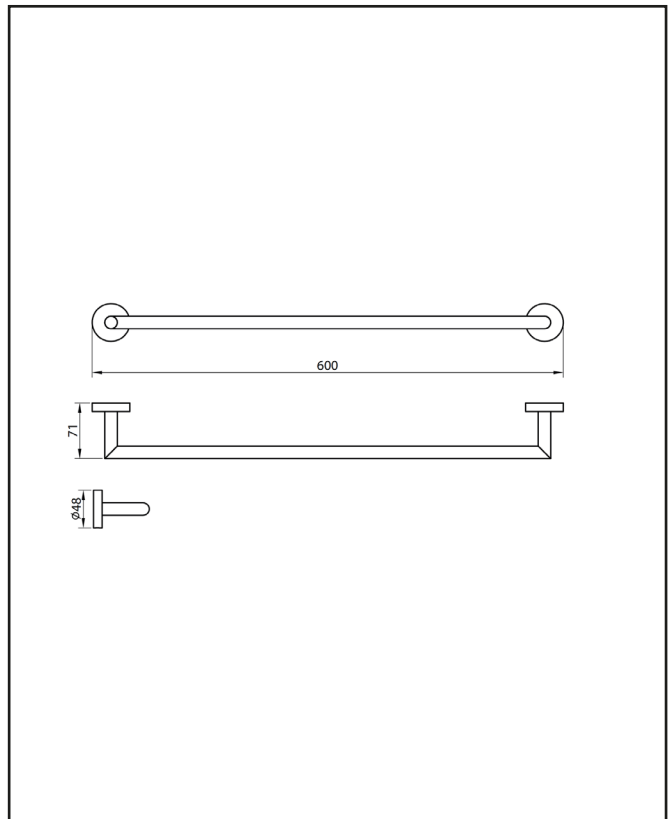

PRODUCT DATA SHEET

Delta Towel Bar Chrome

600mm

Product Code: DELTA-008

0330 124 7290

sales@scudo.co.uk - www.scudo.co.uk

Scudo is the trading name of Harrison Bathrooms Ltd. Whilst we endeavour to ensure that the product information is accurate we accept no liability for any information given. All images are for illustration purposes only. Product images and specification are subject to change. Measurement are in millimetres and are nominal.

Product Measurements	
Product Weight:	0.312kg
Product Width:	600mm
Product Height:	48mm
Product Depth:	N/A
Product Length:	71mm
Product Transportation	
Barcode:	5060713725008
Country of Origin:	China
Comodity Code:	8302500000
Primary Packed Measurements	
Packaged Weight:	0.500kg
Packaged Length:	91mm
Packaged Width:	71mm
Packaged Height:	640mm
Packaging Weight	
Card:	0.55kg
Paper:	N/A
Wood:	N/A
Plastic:	0.005kg
General Information	
Construction Material:	Brass
Installation Type:	Wall Mounted
Colour/Finish:	Chrome

Dimensions
(measurements in mm)

LIFETIME GUARANTEE

We are confident in our products and we want our customer to be, we proudly give a lifetime guarantee on our taps and showers, further details can be found on our website