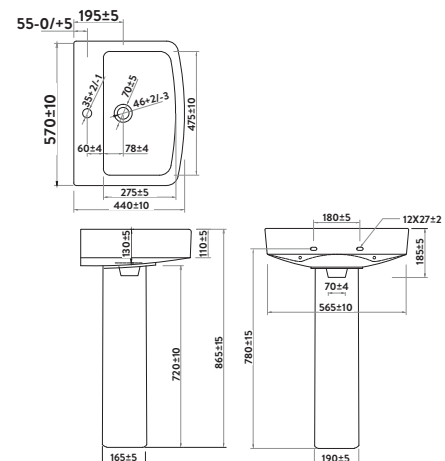

### Product Measurements

Product Weight:	17.5kg
Product Width:	560mm
Product Height:	185mm
Product Depth:	440mm
Product Length:	N/A

### Primary Packed Measurements

Packaged Weight:	18.5kg
Packaged Length:	580mm
Packaged Width:	470mm
Packaged Height:	165mm

### Compliance DOP

HBDOC084 / HBDOC085

0330 124 7290

sales@scudo.co.uk - www.scudo.co.uk

Scudo is the trading name of Harrison Bathrooms Ltd. Whilst we endeavour to ensure that the product information is accurate we accept no liability for any information given. All images are for illustration purposes only. Product images and specification are subject to change. Measurement are in millimetres and are nominal.

Dimensions  
(measurements in mm)