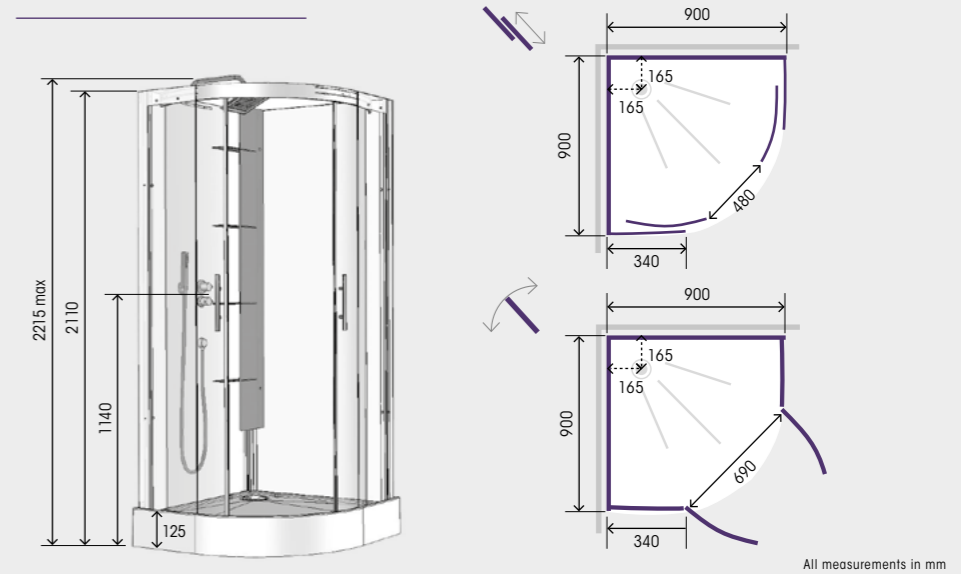

## Main measurements

	800 x 800 CA116A12	900 x 900 CA117A12	1100 x 800 CA119A12	6mm glass panels	8mm glass door
With sliding door	Ex Vat £1,823 Incl Vat <b>£2,187</b>	Ex Vat £1,937 Incl Vat <b>£2,324</b>	Ex Vat £1,937 Incl Vat <b>£2,324</b>		
	800 x 800 CA136A12	900 x 900 CA137A12	1100 x 800 CA139A12	6mm glass panels	6mm glass door
With pivot door	Ex Vat £1,964 Incl Vat <b>£2,357</b>	Ex Vat £2,083 Incl Vat <b>£2,499</b>	Ex Vat £2,083 Incl Vat <b>£2,499</b>		

Adjustable glass shelves

Overhead rain shower

Pivot door

Corner installation

Sliding door

Single spray handset

Toughened safety glass

WALL  
GLASS  
PANELS

Corner installation

Main measurements

With sliding door

900 x 900  
CA118A12  
Ex Vat £2,192  
Incl Vat £2,630

6mm glass panels  
6mm glass door

With pivot door

900 x 900  
CA138A12  
Ex Vat £2,338  
Incl Vat £2,805