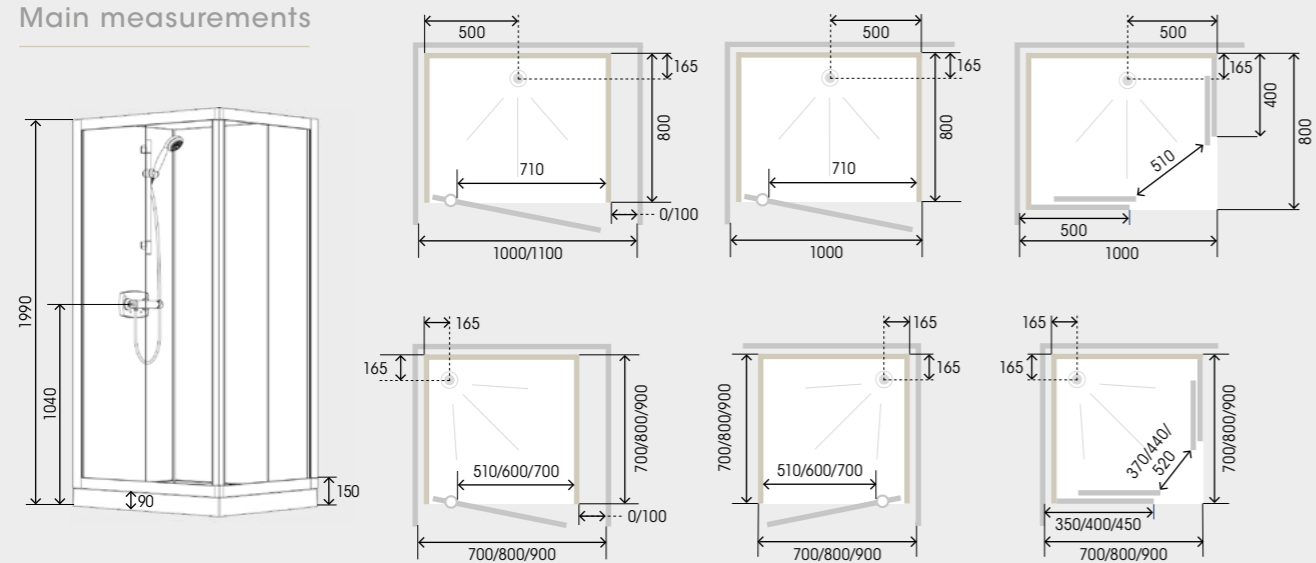

See pages 34-35 for larger sizes.

Main measurements

- New two door saloon version for 2018
- Clear glass side panel with two glass doors
- Ideal for smaller bathrooms with restricted door space

With saloon doors	1000 x 700	1000 x 800	1000 x 900	1200 x 700	1200 x 800	1200 x 900	6/8mm glass panels	8mm glass door
	DES7 C1070S	DES7 C1080S	DES7 C1090S	DES7 C1270S	DES7 C1280S	DES7 C1290S		
	Ex Vat £2,383	Ex Vat £2,418	Ex Vat £2,453	Ex Vat £2,453	Ex Vat £2,489	Ex Vat £2,525		
	Incl Vat £2,859	Incl Vat £2,902	Incl Vat £2,944	Incl Vat £2,944	Incl Vat £2,987	Incl Vat £3,030		

## Main measurements

	800 x 800 CA116A12GB	900 x 900 CA117A12GB	1100 x 800 CA119A12GB	6mm glass panels	8mm glass door
 Corner with sliding door	Ex Vat £1,468 Incl Vat £1,761	Ex Vat £1,536 Incl Vat £1,843	Ex Vat £1,536 Incl Vat £1,843		
 Quadrant with sliding door	900 x 900 CA118A12GB Ex Vat £1,536 Incl Vat £1,843	6mm glass panels	8mm glass door		

Shower control shown is not included with Moonlight.

Accepts all shower controls

Adjustable glass shelves

WALL  
GLASS  
PANELS

Corner installation

Sliding door

## Main measurements

Overall shower and tray height is the same for all variants.

All measurements in mm

Door Type	700 x 700	800 x 800	900 x 900	1000 x 800	Glass panels	Glass door
	CA700TTN	CA701TTN	CA702TTN	CA703TTN		
Corner with sliding door	Ex Vat £1,233 Incl Vat £1,479	Ex Vat £1,306 Incl Vat £1,567	Ex Vat £1,426 Incl Vat £1,711	Ex Vat £1,446 Incl Vat £1,735	5mm	5mm
	CA720TTN	CA721TTN	CA722TTN	CA713TTN	5mm	5mm
Corner with pivot door	Ex Vat £1,259 Incl Vat £1,511	Ex Vat £1,332 Incl Vat £1,598	Ex Vat £1,452 Incl Vat £1,742	Ex Vat £1,472 Incl Vat £1,766	5mm	5mm
	CA740TTN	CA741TTN	CA742TTN	CA743TTN	5mm	5mm
Recess with pivot door	Ex Vat £1,396 Incl Vat £1,675	Ex Vat £1,457 Incl Vat £1,748	Ex Vat £1,554 Incl Vat £1,865	Ex Vat £1,597 Incl Vat £1,916	5mm	5mm