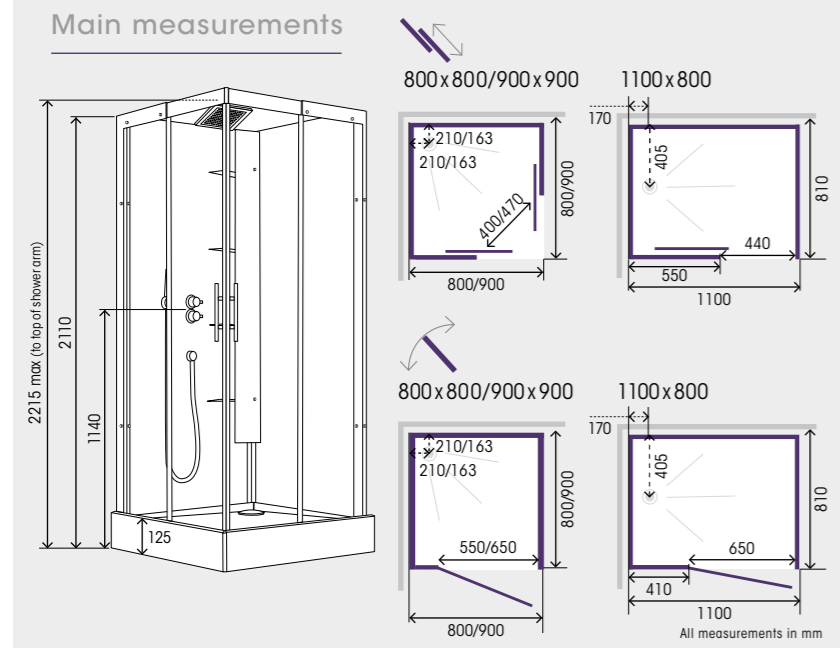

Ideally allow 300mm working room above the cubicle to secure wall bracket and overhead shower comfortably. For larger size single door Kinemagic Design options see pages 34-35.

# Horizon

Adding style and design flair to your home, the classically simple lines of the Horizon cubicle will enhance your bathroom whatever the setting.

High quality 8mm toughened safety glass gives the Horizon an elegant, yet functional all glass design, whilst the integrated shelves and built-in shower controls keep the look contemporary and effortless.

- Silicone free
- Recessed thermo valve
- Handset and hose
- Overhead rain shower
- Left or right installation
- Cristal Plus
- Glass doors and panels

## Main measurements

	800 x 800 CA116A12	900 x 900 CA117A12	1100 x 800 CA119A12	6mm glass panels	8mm glass door
With sliding door	Ex Vat £1,823 Incl Vat <b>£2,187</b>	Ex Vat £1,937 Incl Vat <b>£2,324</b>	Ex Vat £1,937 Incl Vat <b>£2,324</b>		
	800 x 800 CA136A12	900 x 900 CA137A12	1100 x 800 CA139A12	6mm glass panels	6mm glass door
With pivot door	Ex Vat £1,964 Incl Vat <b>£2,357</b>	Ex Vat £2,083 Incl Vat <b>£2,499</b>	Ex Vat £2,083 Incl Vat <b>£2,499</b>		