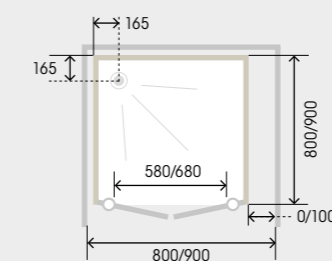

Main measurements

	With saloon doors	800 x 800 CA9020TTN	900 x 900 CA9030TTN	5mm glass panels	5mm glass doors
		Ex Vat £2,034 Incl Vat £2,441	Ex Vat £2,272 Incl Vat £2,726