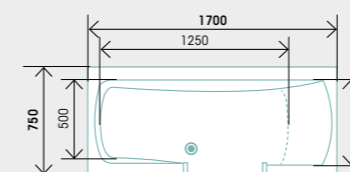

1700 x 750mm main measurements