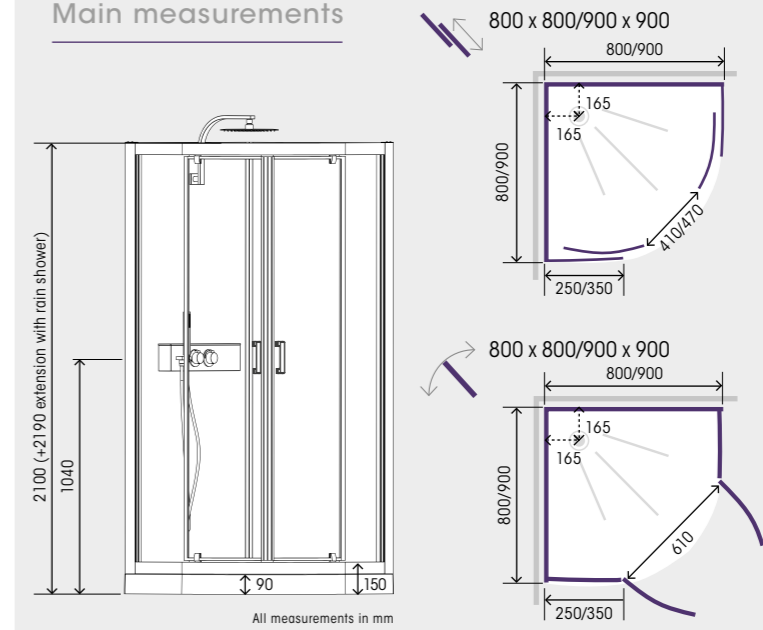

## Main measurements

	800 x 800	900 x 900	1000 x 800	1200 x 800	5mm glass panels	5mm glass door
	CA851	CA852	CA856	CA857		
	800 x 800	900 x 900	1000 x 800	1200 x 800	5mm glass panels	5mm glass door
	CA841	CA842	CA846	CA847		
	Ex Vat £1,368	Ex Vat £1,612	Ex Vat £1,612	Ex Vat £1,743		
	Incl Vat £1,642	Incl Vat £1,934	Incl Vat £1,934	Incl Vat £2,092		

Corner installation      Sliding door

WALL  
GLASS  
PANELS

Corner installation

Main measurements

 Quadrant with sliding door	800 x 800 CA853 Ex Vat £1,617 Incl Vat £1,940	900 x 900 CA854 Ex Vat £1,654 Incl Vat £1,985	5mm glass panels	5mm glass door
	 Quadrant with pivot door	800 x 800 CA843 Ex Vat £1,617 Incl Vat £1,940	900 x 900 CA844 Ex Vat £1,654 Incl Vat £1,985	5mm glass panels