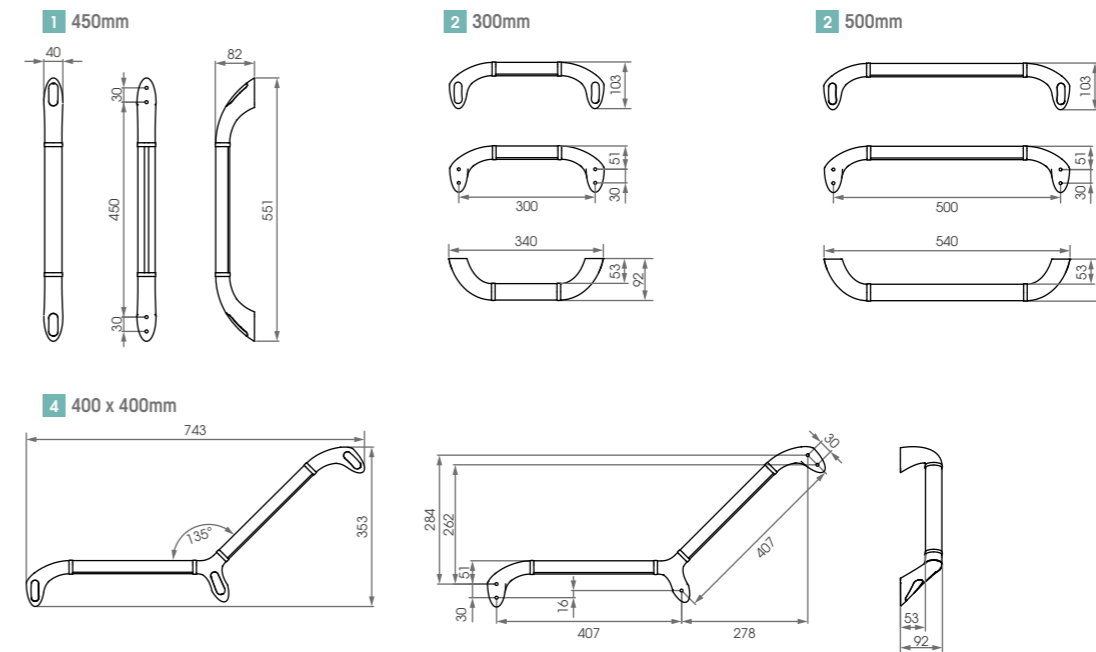

1 Vertical grab bar, white; 450mm KINBARRE08 Ex Vat £116 Incl Vat £139	2 Horizontal grab bar, white; 300mm KINBARRE04 Ex Vat £107 Incl Vat £128	Horizontal grab bar, white; 500mm KINBARRE06 Ex Vat £116 Incl Vat £139	Horizontal grab bar, white and chrome; 300mm KINBARRE05 Ex Vat £112 Incl Vat £134
3 Horizontal grab bar, white and chrome; 500mm KINBARRE07 Ex Vat £116 Incl Vat £139	4 Angled grab bar, white; 400mm KINBARRE09 Ex Vat £178 Incl Vat £214	Angled grab bar, white and chrome; 400mm KINBARRE10 Ex Vat £183 Incl Vat £219	

Shower Seat

Optional	Seat SIEGE18
Extra	Ex Vat £292 Incl Vat £350