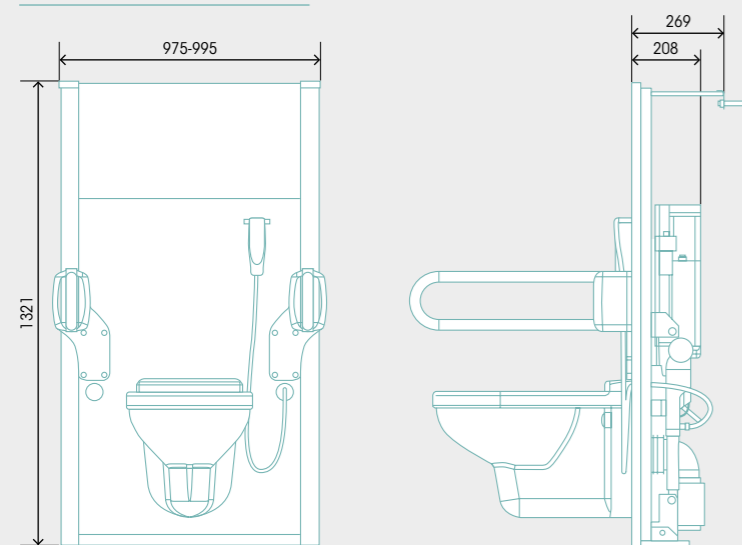

Sanimatic

The Sanimatic is designed to make life easier for anyone with limited mobility.

This ingenious toilet system gives the user adjustable height control to accommodate any accessibility requirements and includes remote flushing to remove the need to twist around.

- Easy to install – in as little as 2 hours for one person
- Compatible with most wall-hung bowls (not included)
- 370mm range of travel, even when seated, from a low of 380mm to a height of 750mm
- Allows easier sitting and standing
- Supports weights of up to 150kg
- Simple to use remote control panel, removes need to twist for flushing
- Stylish, neutral design integrates with bathroom décor
- Unit panel can be personalised: painted, framed or semi-recessed
- Optional armrests available
- Can be combined with a Sanipack Pro Up macerator
- Cistern holds 6L, push button flush or via remote control handset

Main measurements

All measurements in mm

Sanimatic 1116	Sanimatic support arm 1137
Ex Vat £2,471	Ex Vat £496 (each)
Incl Vat £2,965	Incl Vat £595 (each)