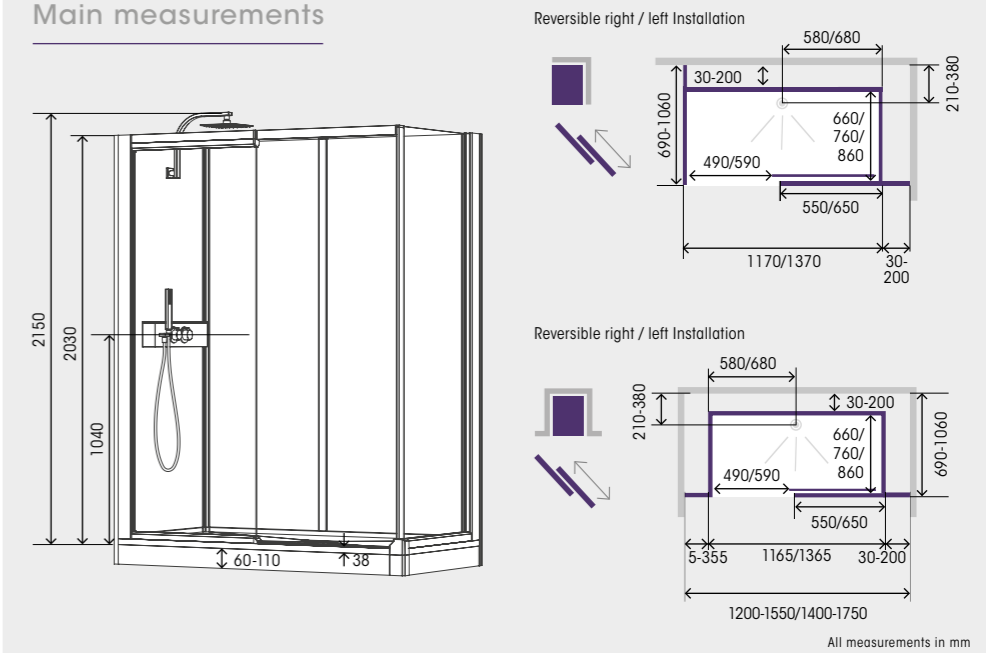

Overhead rain shower

Stylish shower valve and shelf

Corner installation

Sliding door

WALL  
**GLASS**  
PANELS

NEW FOR  
**2018**

KINEMAGIC DESIGN  
DESIGNER COLLECTION

Main measurements