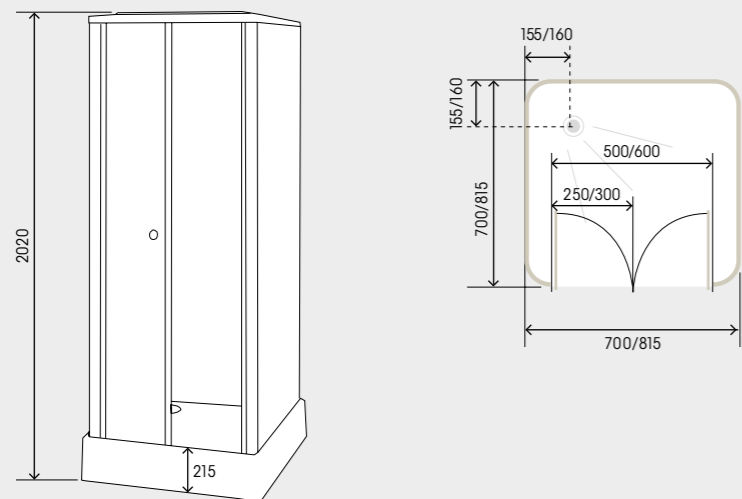

Consort

It's simplicity of design, ease of installation and low maintenance, that makes the Consort shower cubicle a winner for both domestic and commercial bathrooms.

Ideal for use in guest houses, hotels and student accommodation, the Consort can be fitted with your own choice of electric or mixer shower control and has inward opening saloon style styrene doors for maximum space efficiency in the bathroom.

This cubicle is great for commercial applications where multi-installations are needed.

- Silicone free
- No shower supplied
- Will accept electric shower
- Will accept mixer shower valve
- Will accept bar shower valve
- Corner installation
- Peninsular installation

Main measurements

All measurements in mm

	With saloon door		4mm styrene
	700 x 700 CA16GB	800 x 800 CA10GB	
	Ex Vat £681 Incl Vat £817	Ex Vat £731 Incl Vat £877