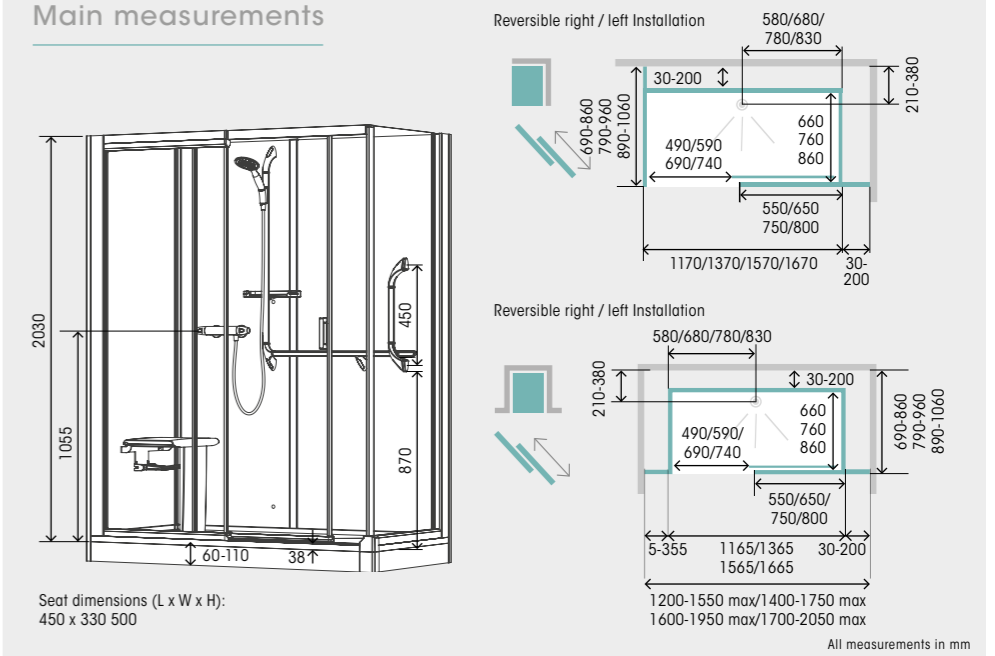

Folding seat

Grab handle

- New styles for 2018
- Integrated safety bar
- 30mm shower tray threshold for easy entry
- Soft close integrated fold-down seat
- Grohe cool-touch thermostatic shower valve for safety and easy tap adjustments
- Easy to use magnetic handset clips to rail automatically
- Side and back panels 6mm glass, front panel and door 8mm glass
- Anti-slip shower tray
- Unique, adjustable feet for unbreachable and uneven floors
- White, opaque glass panels complete the stylish look of this shower cubicle

Magnetic handset holder

Cool-touch thermostatic control

Corner installation

Sliding door

Corner installation

Recess installation

Main measurements

Corner installation