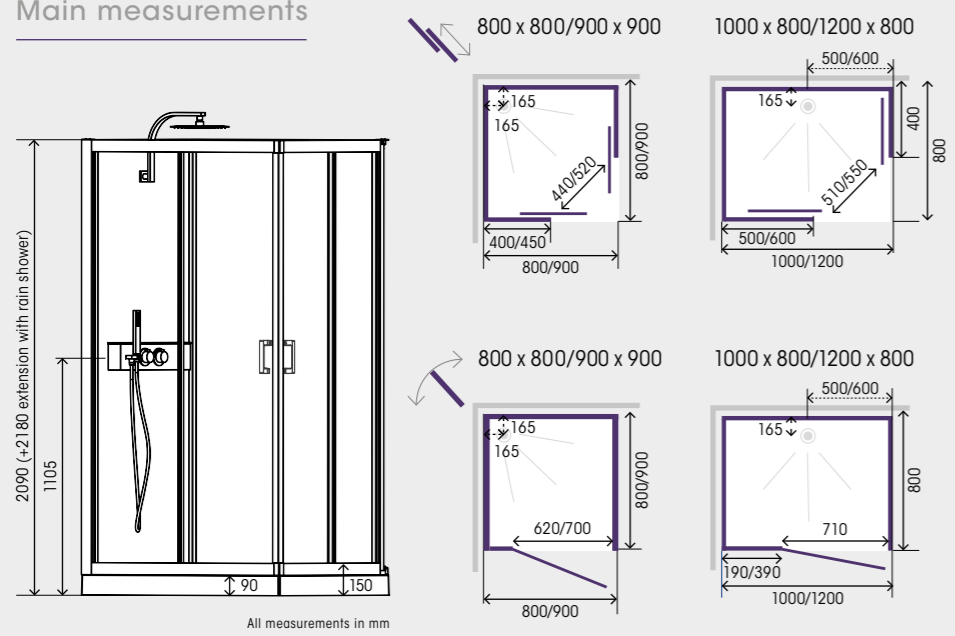

## Main measurements

	800 x 800	900 x 900	1000 x 800	1200 x 800	5mm glass panels	5mm glass door
	CA851	CA852	CA856	CA857		
	800 x 800	900 x 900	1000 x 800	1200 x 800	5mm glass panels	5mm glass door
	CA841	CA842	CA846	CA847		
	Ex Vat £1,368	Ex Vat £1,612	Ex Vat £1,612	Ex Vat £1,743		
	Incl Vat £1,642	Incl Vat £1,934	Incl Vat £1,934	Incl Vat £2,092		