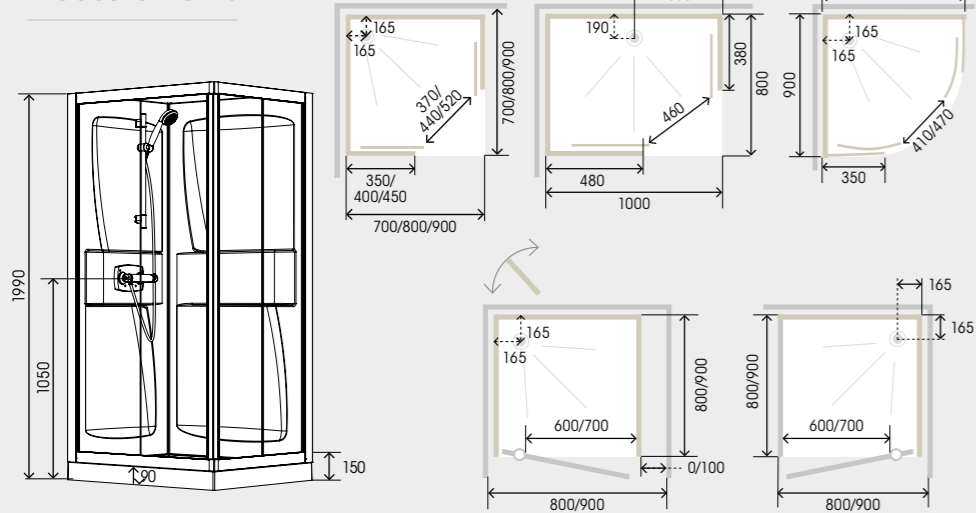

See pages 34-35 for larger sizes.

Main measurements

- New two door saloon version for 2018
- Clear glass side panel with two glass doors
- Ideal for smaller bathrooms with restricted door space

With saloon doors	1000 x 700	1000 x 800	1000 x 900	1200 x 700	1200 x 800	1200 x 900	6/8mm glass panels	8mm glass door
	DES7 C1070S	DES7 C1080S	DES7 C1090S	DES7 C1270S	DES7 C1280S	DES7 C1290S		
	Ex Vat £2,383	Ex Vat £2,418	Ex Vat £2,453	Ex Vat £2,453	Ex Vat £2,489	Ex Vat £2,525		
	Incl Vat £2,859	Incl Vat £2,902	Incl Vat £2,944	Incl Vat £2,944	Incl Vat £2,987	Incl Vat £3,030		

## Main measurements

Overall shower and tray height is the same for all variants

All measurements in mm

	800 x 800 CA5400TTN	900 x 900 CA5600TTN		900 x 900 CA5509TTN
	Ex Vat £1,490 Incl Vat £1,788	Ex Vat £1,679 Incl Vat £2,015		Ex Vat £1,758 Incl Vat £2,110
	800 x 800 CA540TTN	900 x 900 CA560TTN		
	Ex Vat £1,427 Incl Vat £1,712	Ex Vat £1,600 Incl Vat £1,920		
	700 x 700 CA510TTN	800 x 800 CA530TTN	900 x 900 CA550TTN	1000 x 800 CA570TTN
	Ex Vat £1,269 Incl Vat £1,523	Ex Vat £1,427 Incl Vat £1,712	Ex Vat £1,600 Incl Vat £1,920	Ex Vat £1,813 Incl Vat £2,176