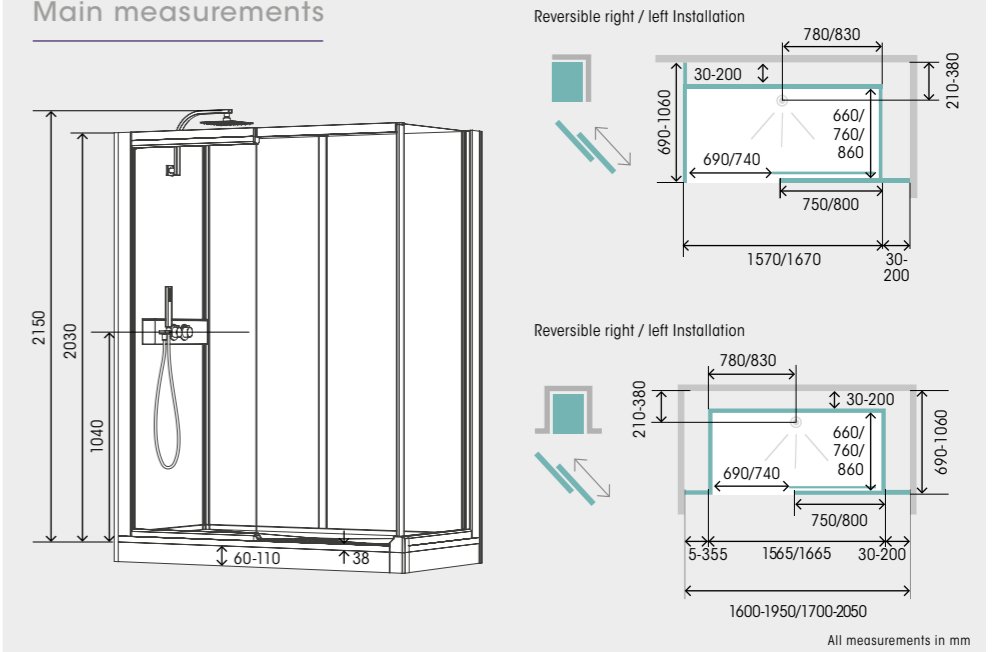

Main measurements

All measurements in mm

Corner installation

With sliding door

1600 x 700 DES7 C1670	1600 x 800 DES7 C1680	1600 x 900 DES7 C1690	1700 x 700 DES7 C1770	1700 x 800 DES7 C1780	1700 x 900 DES7 C1790	6/8mm glass panels	8mm glass door
Ex Vat £2,383	Ex Vat £2,418	Ex Vat £2,418	Ex Vat £2,453	Ex Vat £2,453	Ex Vat £2,489		
Incl Vat £2,859	Incl Vat £2,902	Incl Vat £2,902	Incl Vat £2,944	Incl Vat £2,944	Incl Vat £2,987		

Recess installation

With sliding door

1600 x 700 DES7 R1670	1600 x 800 DES7 R1680	1600 x 900 DES7 R1690	1700 x 700 DES7 R1770	1700 x 800 DES7 R1780	1700 x 900 DES7 R1790	6/8mm glass panels	8mm glass door
Ex Vat £2,383	Ex Vat £2,418	Ex Vat £2,418	Ex Vat £2,453	Ex Vat £2,453	Ex Vat £2,489		
Incl Vat £2,859	Incl Vat £2,902	Incl Vat £2,902	Incl Vat £2,944	Incl Vat £2,944	Incl Vat £2,987		

Ideally allow 300mm working room above the cubicle to secure wall brackets comfortably.
See pages 6-9 for smaller sizes of Kinemagic Design.

Recess installation

Sliding door