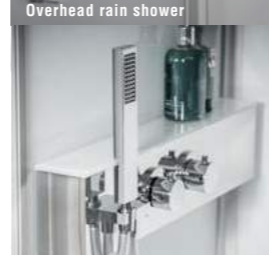

Stylish shower valve and shelf