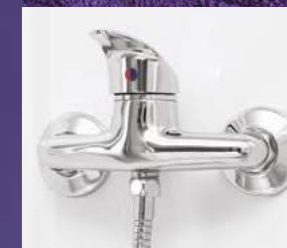

Accepts all shower controls