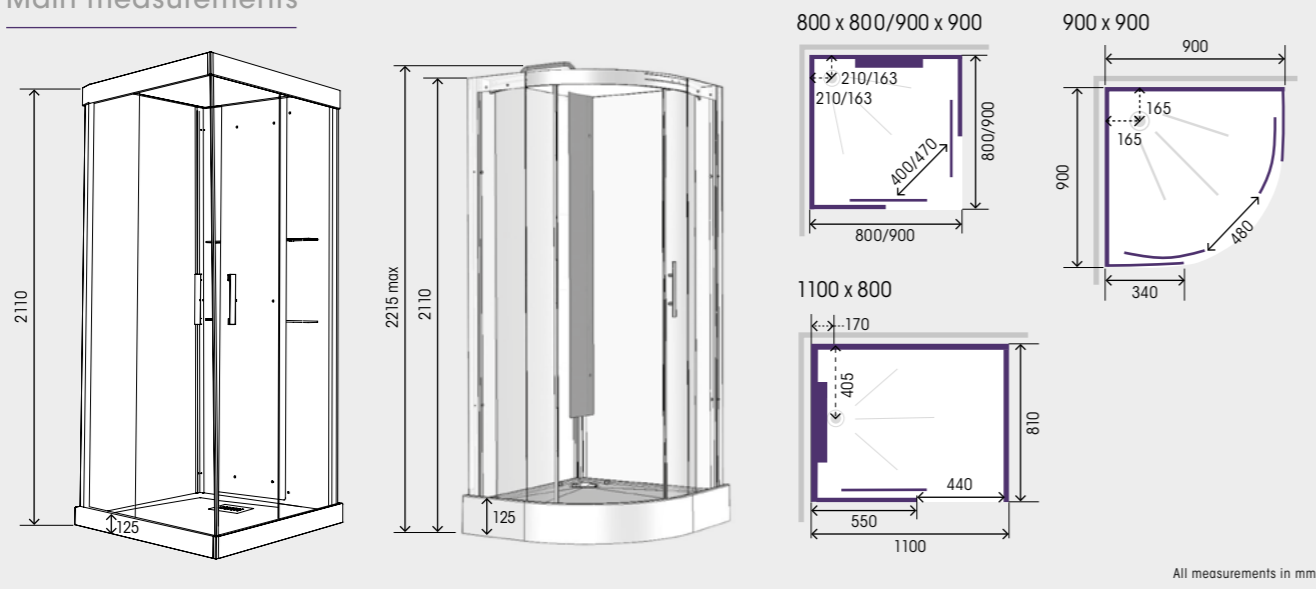

Moonlight

With its understated elegance and neutral styling, the Moonlight will blend into any setting, whether classic or contemporary.

Great for those who want the convenience of fitting a shower cubicle but still want the freedom to influence the look of their bathroom, it allows you to accommodate the choice of your own shower control. The brushed aluminium effect panel can be easily drilled for any fixings. Perfect for those who want flexibility as well as great functionality.

- Silicone free
- No shower supplied
- Will accept electric shower
- Will accept mechanical shower valve
- Left or right installation
- Cristal Plus
- Glass doors and panels
- Corner installation

Main measurements

	800 x 800 CA116A12GB	900 x 900 CA117A12GB	1100 x 800 CA119A12GB	6mm glass panels	8mm glass door
Corner with sliding door	Ex Vat £1,468 Incl Vat £1,761	Ex Vat £1,536 Incl Vat £1,843	Ex Vat £1,536 Incl Vat £1,843		
Quadrant with sliding door	900 x 900 CA118A12GB Ex Vat £1,536 Incl Vat £1,843	6mm glass panels	8mm glass door		

Shower control shown is not included with Moonlight.