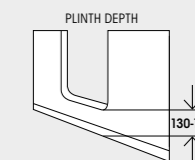

1600 x 750mm main measurements