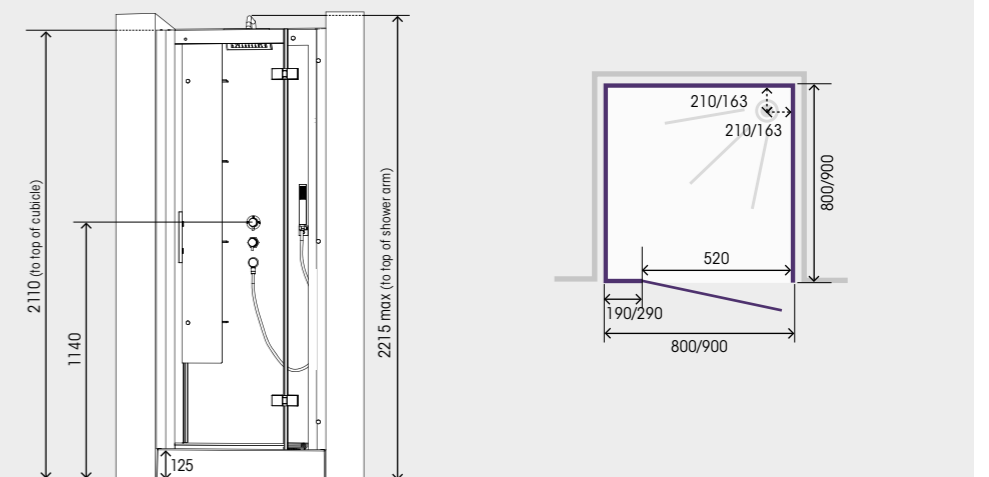

Recess installation

Main measurements

Note: Gap width should be an extra 5mm to allow for recessing the unit

With pivot door

800 x 800
CA131A12
Ex Vat £2,301
Incl Vat £2,761

900 x 900
CA132A12
Ex Vat £2,338
Incl Vat £2,805

6mm glass panels
6mm glass door