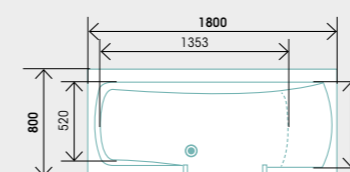

1800 x 800mm main measurements

Splash panels shown around top of bath are available separately - please ask for details.

All measurements in mm