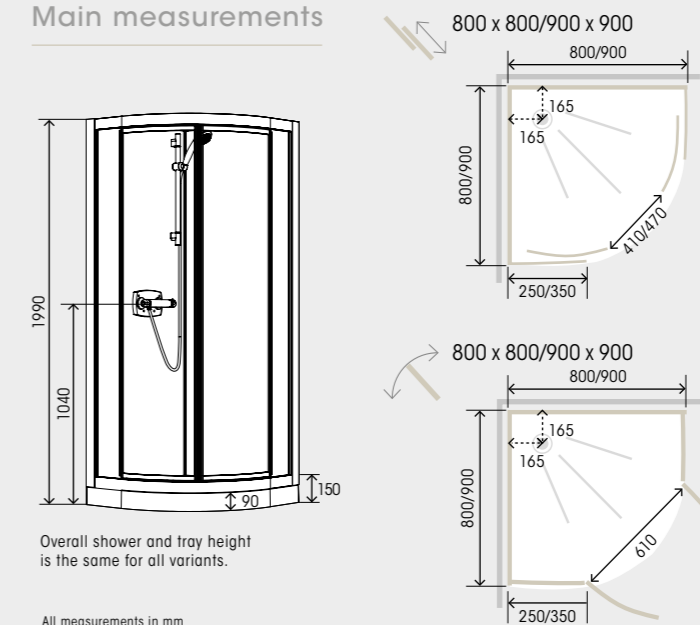

Main measurements

	Quadrant with pivot door	800 x 800 CA781TTN	900 x 900 CA782TTN	5mm glass panels	5mm glass door
		Ex Vat £1,326 Incl Vat £1,591	Ex Vat £1,447 Incl Vat £1,736		
	Quadrant with sliding door	800 x 800 CA761TTN	900 x 900 CA762TTN	5mm glass panels	5mm glass door
		Ex Vat £1,309 Incl Vat £1,571	Ex Vat £1,429 Incl Vat £1,715		

Recess installation

Main measurements

	With saloon doors	800 x 800 CA9020TTN	900 x 900 CA9030TTN	5mm glass panels	5mm glass doors
		Ex Vat £2,034 Incl Vat £2,441	Ex Vat £2,272 Incl Vat £2,726