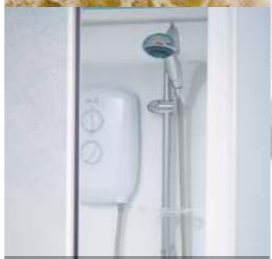

Accepts all shower controls