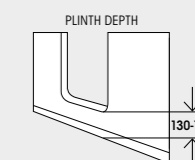

1800 x 800mm main measurements

Splash panels shown around top of bath are available separately - please ask for details.

All measurements in mm