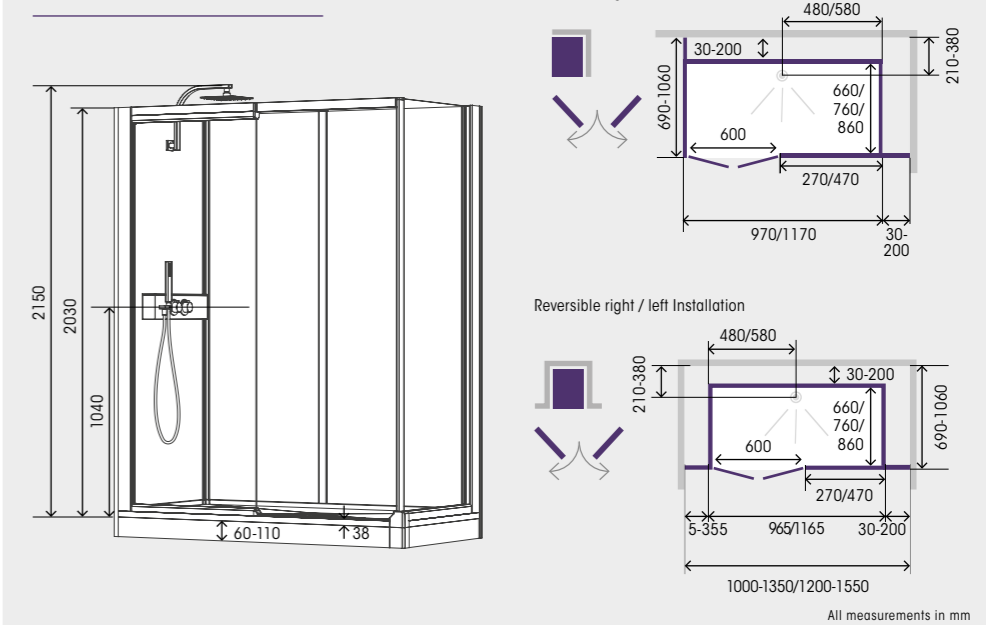

See pages 34-35 for larger sizes.

Main measurements

- New two door saloon version for 2018
- Clear glass side panel with two glass doors
- Ideal for smaller bathrooms with restricted door space

With saloon doors	1000 x 700	1000 x 800	1000 x 900	1200 x 700	1200 x 800	1200 x 900	6/8mm glass panels	8mm glass door
	DES7 C1070S	DES7 C1080S	DES7 C1090S	DES7 C1270S	DES7 C1280S	DES7 C1290S		
	Ex Vat £2,383	Ex Vat £2,418	Ex Vat £2,453	Ex Vat £2,453	Ex Vat £2,489	Ex Vat £2,525		
	Incl Vat £2,859	Incl Vat £2,902	Incl Vat £2,944	Incl Vat £2,944	Incl Vat £2,987	Incl Vat £3,030		