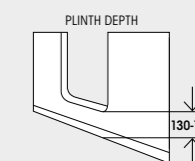

1700 x 750mm main measurements