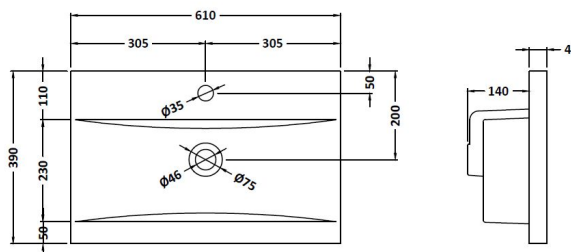

### Product Dimensions

Height (mm):	810
Width (mm):	600
Depth (mm):	383
Nett Weight (kg):	26.2

### Packaging Dimensions

Height (mm):	830
Width (mm):	620
Depth (mm):	405
Gross Weight (kg):	26.7

### Outer Box Dimensions (If Applicable)

Height (mm):	
Width (mm):	
Depth (mm):	
Gross Weight (kg):	
Barcode:	5056462655406

### Product Dimensions

Height (mm):	180
Width (mm):	610
Depth (mm):	390
Nett Weight (kg):	11