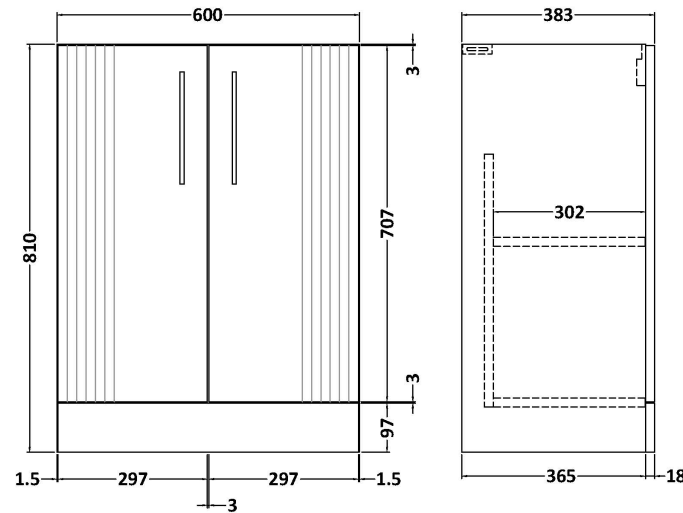

### Product Dimensions

Height (mm):	810
Width (mm):	600
Depth (mm):	383
Nett Weight (kg):	26.2

### Packaging Dimensions

Height (mm):	830
Width (mm):	620
Depth (mm):	405
Gross Weight (kg):	26.7

### Product Dimensions

Height (mm):	180
Width (mm):	610
Depth (mm):	390
Nett Weight (kg):	11

### Packaging Dimensions

Height (mm):	200
Width (mm):	410
Depth (mm):	630
Gross Weight (kg):	11