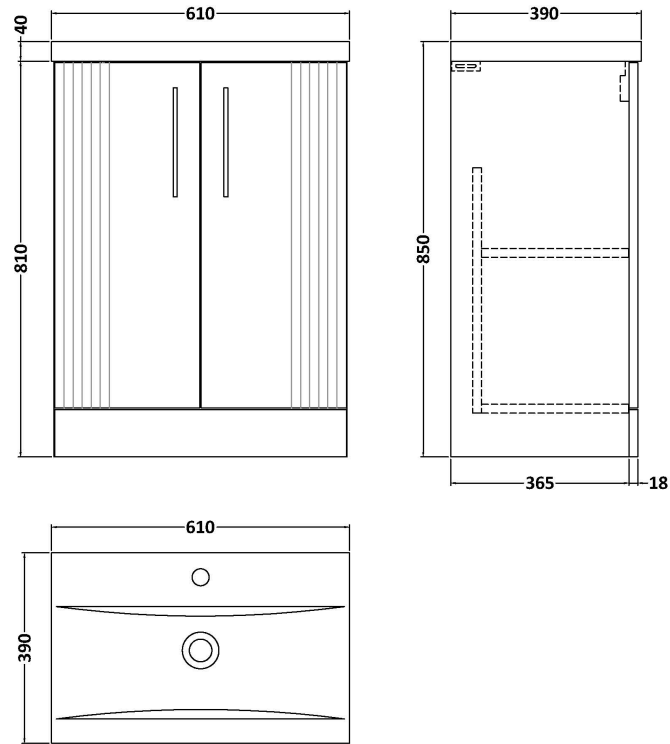

Sales Code: DPF125A

Description: 600 F/S 2-Door Vanity & Basin 1

Packaging Details

Barcode: 5056462675213