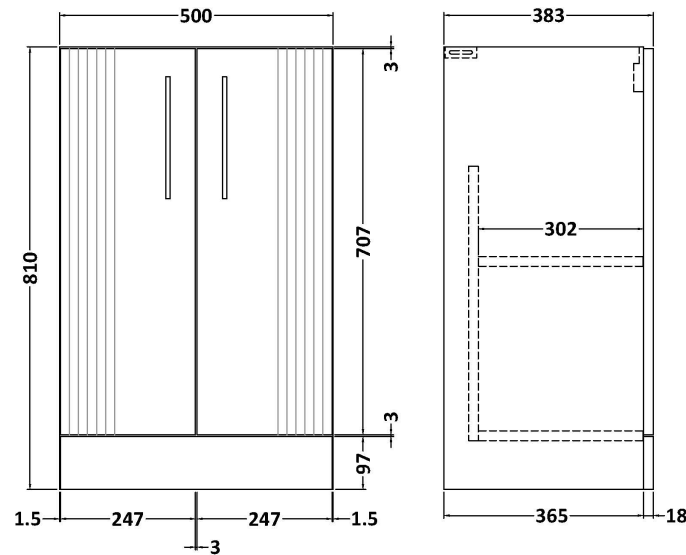

Sales Code: DPF1423A

Description: 500 Fs 2-Door Vanity & Basin 1

Packaging Details

Barcode: 5056462674858

Sales Code: FLT1423

Description: 500 F/S 2-Door Unit

Product Dimensions

Height (mm):	810
Width (mm):	500
Depth (mm):	383
Nett Weight (kg):	21.5

Packaging Dimensions

Height (mm):	830
Width (mm):	520
Depth (mm):	405
Gross Weight (kg):	22

Packaging Data

Box Colour:	Brown Cardboard Box - Printed
Box Qty:	0
Label Size:	0 x 0
Label Colour:	Not Applicable
Label Qty:	0

Outer Box Dimensions (If Applicable)

Height (mm):	
Width (mm):	
Depth (mm):	
Gross Weight (kg):	
Barcode:	5056462661100

Product Details

Country of Origin:	China
Fitting Instruction:	No
CE Certification:	
FSC Certified Materials:	Yes
Colour:	Satin Anthracite
Construction Method:	Cam & Wood Dowel
Construction Type:	Rigid
Cabinet Finish:	MFC Painted Gloss
Fascia Finish:	Mdf Painted Gloss
Cabinet Thickness (mm):	16
Fascia Thickness (mm):	18
Drawer Included:	No
Drawer Type:	Not Applicable
No of Shelves:	1
Hinge Type:	95 Degree Soft Close
Hinge Included:	Yes, Supplied
Adjustable Legs:	No, Not Required
Fixings Included:	Yes
Handle Style:	Modern
Waste Shroud:	Not Applicable
Handle Included:	Yes, Supplied
Handle Type:	Finger Pull

Sales Code: NVM012

Description: 500 Mid-Edged Basin 1 Th

Product Dimensions

Height (mm):	180
Width (mm):	510
Depth (mm):	390
Nett Weight (kg):	10.54

Packaging Dimensions

Height (mm):	210
Width (mm):	410
Depth (mm):	530
Gross Weight (kg):	10.54