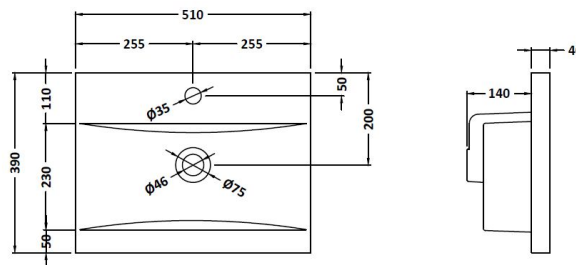

Packaging Dimensions

Height (mm):	830
Width (mm):	520
Depth (mm):	405
Gross Weight (kg):	22

Packaging Data

Box Colour:	Brown Cardboard Box - Printed
Box Qty:	0
Label Size:	0 x 0
Label Colour:	Not Applicable
Label Qty:	0

Outer Box Dimensions (If Applicable)

Height (mm):	
Width (mm):	
Depth (mm):	
Gross Weight (kg):	
Barcode:	5056462661100

Product Details

Country of Origin:	China
Fitting Instruction:	No
CE Certification:	
FSC Certified Materials:	Yes
Colour:	Satin Anthracite
Construction Method:	Cam & Wood Dowel
Construction Type:	Rigid
Cabinet Finish:	MFC Painted Gloss
Fascia Finish:	Mdf Painted Gloss
Cabinet Thickness (mm):	16
Fascia Thickness (mm):	18
Drawer Included:	No
Drawer Type:	Not Applicable
No of Shelves:	1
Hinge Type:	95 Degree Soft Close
Hinge Included:	Yes, Supplied
Adjustable Legs:	No, Not Required
Fixings Included:	Yes
Handle Style:	Modern
Waste Shroud:	Not Applicable
Handle Included:	Yes, Supplied
Handle Type:	Finger Pull

Sales Code: NVM012

Description: 500 Mid-Edged Basin 1 Th

Product Dimensions

Height (mm):	180
Width (mm):	510
Depth (mm):	390
Nett Weight (kg):	10.54

Packaging Dimensions

Height (mm):	210
Width (mm):	410
Depth (mm):	530
Gross Weight (kg):	10.54

Packaging Data

Box Colour:	Brown Cardboard Box - Printed
Box Qty:	1
Label Size:	100 x 50
Label Colour:	White Label
Label Qty:	2

Outer Box Dimensions (If Applicable)

Height (mm):	
Width (mm):	
Depth (mm):	
Gross Weight (kg):	
Barcode:	5055369043446