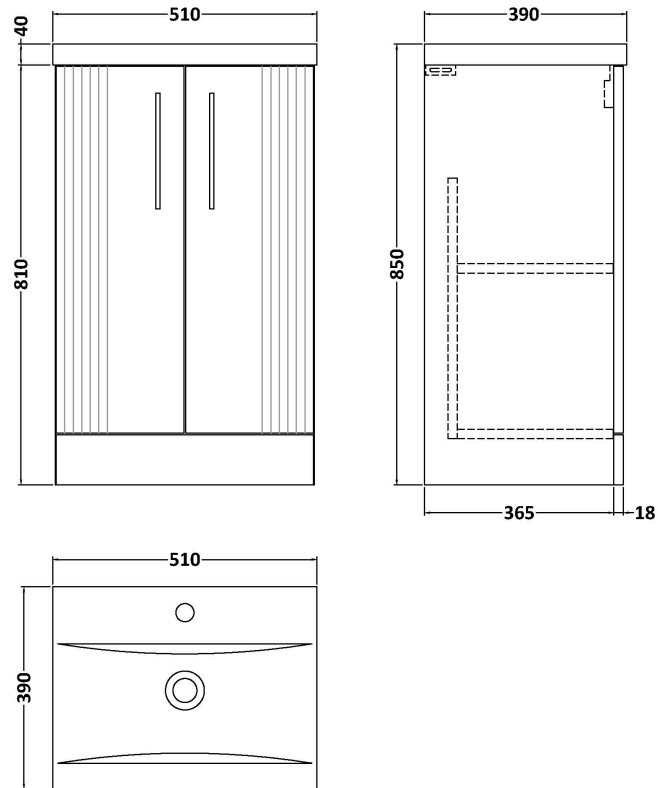

Sales Code: DPF1423A

Description: 500 Fs 2-Door Vanity & Basin 1

Packaging Details

Barcode: 5056462674858

Sales Code: FLT1423

Description: 500 F/S 2-Door Unit

Product Dimensions

Height (mm):	810
Width (mm):	500
Depth (mm):	383
Nett Weight (kg):	21.5

Packaging Dimensions

Height (mm):	830
Width (mm):	520
Depth (mm):	405
Gross Weight (kg):	22

Packaging Data

Box Colour:	Brown Cardboard Box - Printed
Box Qty:	0
Label Size:	0 x 0
Label Colour:	Not Applicable
Label Qty:	0

Outer Box Dimensions (If Applicable)

Height (mm):	
Width (mm):	
Depth (mm):	
Gross Weight (kg):	
Barcode:	5056462661100

Product Details

Country of Origin:	China
Fitting Instruction:	No
CE Certification:	
FSC Certified Materials:	Yes
Colour:	Satin Anthracite
Construction Method:	Cam & Wood Dowel
Construction Type:	Rigid
Cabinet Finish:	MFC Painted Gloss
Fascia Finish:	Mdf Painted Gloss
Cabinet Thickness (mm):	16
Fascia Thickness (mm):	18
Drawer Included:	No
Drawer Type:	Not Applicable
No of Shelves:	1
Hinge Type:	95 Degree Soft Close
Hinge Included:	Yes, Supplied
Adjustable Legs:	No, Not Required
Fixings Included:	Yes
Handle Style:	Modern
Waste Shroud:	Not Applicable
Handle Included:	Yes, Supplied
Handle Type:	Finger Pull

Sales Code: NVM012

Description: 500 Mid-Edged Basin 1 Th

Product Dimensions

Height (mm):	180
Width (mm):	510
Depth (mm):	390
Nett Weight (kg):	10.54

Packaging Dimensions

Height (mm):	210
Width (mm):	410
Depth (mm):	530
Gross Weight (kg):	10.54