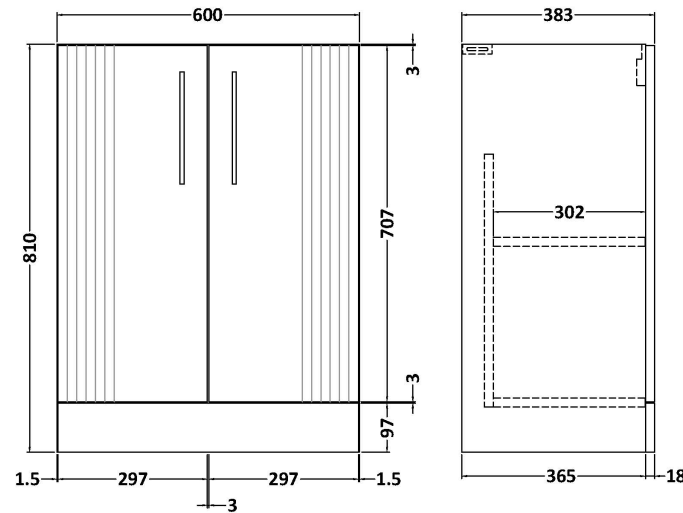

Sales Code: DPF1425A

Description: 600 F/S 2-Door Vanity & Basin 1

Packaging Details

Barcode: 5056462675305

Sales Code: FLT1425

Description: 600 F/S 2-Door Basin Unit

Product Dimensions

Height (mm):	810
Width (mm):	600
Depth (mm):	383
Nett Weight (kg):	26.2

Packaging Dimensions

Height (mm):	830
Width (mm):	620
Depth (mm):	405
Gross Weight (kg):	26.7

Packaging Data

Box Colour:	Brown Cardboard Box - Printed
Box Qty:	0
Label Size:	0 x 0
Label Colour:	Not Applicable
Label Qty:	0

Outer Box Dimensions (If Applicable)

Height (mm):	
Width (mm):	
Depth (mm):	
Gross Weight (kg):	
Barcode:	5056462661131

Product Details

Country of Origin:	China
Fitting Instruction:	No
CE Certification:	
FSC Certified Materials:	Yes
Colour:	Satin Anthracite
Construction Method:	Cam & Wood Dowel
Construction Type:	Rigid
Cabinet Finish:	MFC Painted Gloss
Fascia Finish:	Mdf Painted Gloss
Cabinet Thickness (mm):	16
Fascia Thickness (mm):	18
Drawer Included:	No
Drawer Type:	Not Applicable
No of Shelves:	1
Hinge Type:	95 Degree Soft Close
Hinge Included:	Yes, Supplied
Adjustable Legs:	No, Not Required
Fixings Included:	Yes
Handle Style:	Modern
Waste Shroud:	Not Applicable
Handle Included:	Yes, Supplied
Handle Type:	Finger Pull

Sales Code: NVM013

Description: 600 Mid-Edged Basin 1 Th

Product Dimensions

Height (mm):	180
Width (mm):	610
Depth (mm):	390
Nett Weight (kg):	11

Packaging Dimensions

Height (mm):	200
Width (mm):	410
Depth (mm):	630
Gross Weight (kg):	11