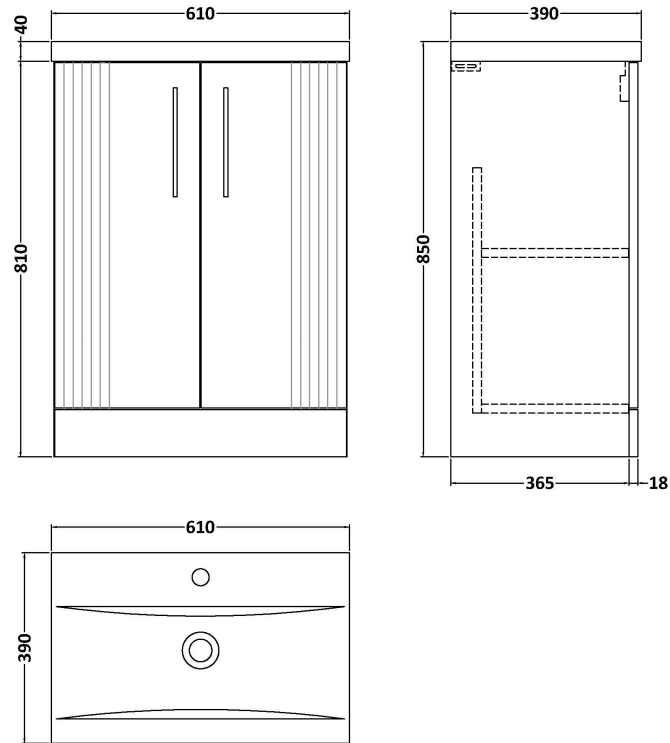

Sales Code: DPF1425A

Description: 600 F/S 2-Door Vanity & Basin 1

Packaging Details

Barcode: 5056462675305

Sales Code: FLT1425

Description: 600 F/S 2-Door Basin Unit

Product Dimensions

Height (mm):	810
Width (mm):	600
Depth (mm):	383
Nett Weight (kg):	26.2

Packaging Dimensions

Height (mm):	830
Width (mm):	620
Depth (mm):	405
Gross Weight (kg):	26.7

Packaging Data

Box Colour:	Brown Cardboard Box - Printed
Box Qty:	0
Label Size:	0 x 0
Label Colour:	Not Applicable
Label Qty:	0

Outer Box Dimensions (If Applicable)

Height (mm):	
Width (mm):	
Depth (mm):	
Gross Weight (kg):	
Barcode:	5056462661131

Product Details

Country of Origin:	China
Fitting Instruction:	No
CE Certification:	
FSC Certified Materials:	Yes
Colour:	Satin Anthracite
Construction Method:	Cam & Wood Dowel
Construction Type:	Rigid
Cabinet Finish:	MFC Painted Gloss
Fascia Finish:	Mdf Painted Gloss
Cabinet Thickness (mm):	16
Fascia Thickness (mm):	18
Drawer Included:	No
Drawer Type:	Not Applicable
No of Shelves:	1
Hinge Type:	95 Degree Soft Close
Hinge Included:	Yes, Supplied
Adjustable Legs:	No, Not Required
Fixings Included:	Yes
Handle Style:	Modern
Waste Shroud:	Not Applicable
Handle Included:	Yes, Supplied
Handle Type:	Finger Pull

Sales Code: NVM013

Description: 600 Mid-Edged Basin 1 Th

Product Dimensions

Height (mm):	180
Width (mm):	610
Depth (mm):	390
Nett Weight (kg):	11

Packaging Dimensions

Height (mm):	200
Width (mm):	410
Depth (mm):	630
Gross Weight (kg):	11