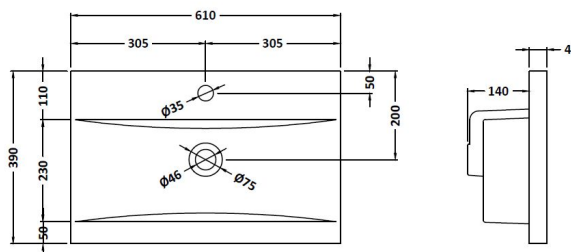

Packaging Dimensions

Height (mm):	830
Width (mm):	620
Depth (mm):	405
Gross Weight (kg):	26.7

Packaging Data

Box Colour:	Brown Cardboard Box - Printed
Box Qty:	0
Label Size:	0 x 0
Label Colour:	Not Applicable
Label Qty:	0

Outer Box Dimensions (If Applicable)

Height (mm):	
Width (mm):	
Depth (mm):	
Gross Weight (kg):	
Barcode:	5056462661131

Product Details

Country of Origin:	China
Fitting Instruction:	No
CE Certification:	
FSC Certified Materials:	Yes
Colour:	Satin Anthracite
Construction Method:	Cam & Wood Dowel
Construction Type:	Rigid
Cabinet Finish:	MFC Painted Gloss
Fascia Finish:	Mdf Painted Gloss
Cabinet Thickness (mm):	16
Fascia Thickness (mm):	18
Drawer Included:	No
Drawer Type:	Not Applicable
No of Shelves:	1
Hinge Type:	95 Degree Soft Close
Hinge Included:	Yes, Supplied
Adjustable Legs:	No, Not Required
Fixings Included:	Yes
Handle Style:	Modern
Waste Shroud:	Not Applicable
Handle Included:	Yes, Supplied
Handle Type:	Finger Pull

Sales Code: NVM013

Description: 600 Mid-Edged Basin 1 Th

Product Dimensions

Height (mm):	180
Width (mm):	610
Depth (mm):	390
Nett Weight (kg):	11

Packaging Dimensions

Height (mm):	200
Width (mm):	410
Depth (mm):	630
Gross Weight (kg):	11

Packaging Data

Box Colour:	Brown Cardboard Box - Printed
Box Qty:	1
Label Size:	100 x 50
Label Colour:	White Label
Label Qty:	2

Outer Box Dimensions (If Applicable)

Height (mm):	
Width (mm):	
Depth (mm):	
Gross Weight (kg):	
Barcode:	5055369043415