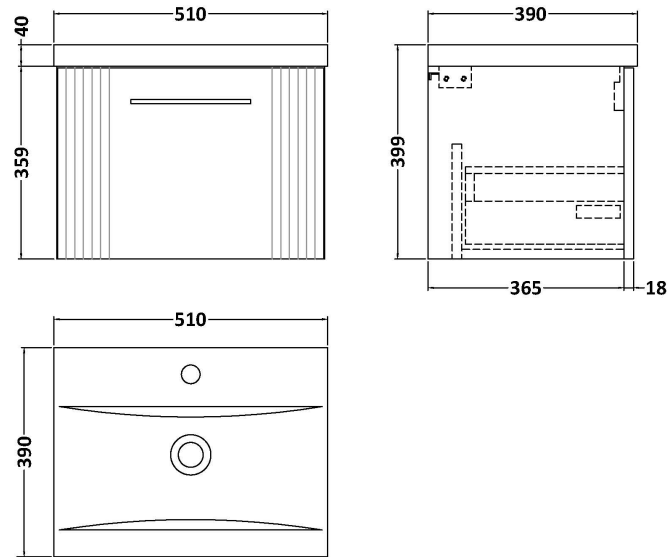

Sales Code: DPF1491A

Description: 500 W/H Single Drawer Vanity & Basin 1

Packaging Details

Barcode: 5056462675008

Sales Code: FLT1491

Description: 500 W/H Single Drawer Unit

Product Dimensions

Height (mm):	359
Width (mm):	500
Depth (mm):	383
Nett Weight (kg):	12

Packaging Dimensions

Height (mm):	380
Width (mm):	520
Depth (mm):	405
Gross Weight (kg):	12.5

Packaging Data

Box Colour:	Brown Cardboard Box - Printed
Box Qty:	0
Label Size:	0 x 0
Label Colour:	Not Applicable
Label Qty:	0

Outer Box Dimensions (If Applicable)

Height (mm):	
Width (mm):	
Depth (mm):	
Gross Weight (kg):	
Barcode:	5056462661117

Product Details

Country of Origin:	China
Fitting Instruction:	No
CE Certification:	
FSC Certified Materials:	Yes
Colour:	Satin Anthracite
Construction Method:	Cam & Wood Dowel
Construction Type:	Rigid
Cabinet Finish:	MFC Painted Gloss
Fascia Finish:	Mdf Painted Gloss
Cabinet Thickness (mm):	16
Fascia Thickness (mm):	18
Drawer Included:	Yes
Drawer Type:	80mm High Metal S/C Inc Galler
No of Shelves:	0
Hinge Type:	Not Applicable
Hinge Included:	No
Adjustable Legs:	No, Not Required
Fixings Included:	Yes
Handle Style:	Modern
Waste Shroud:	Yes
Handle Included:	Yes, Supplied
Handle Type:	Finger Pull

Sales Code: NVM012

Description: 500 Mid-Edged Basin 1 Th

Product Dimensions

Height (mm):	180
Width (mm):	510
Depth (mm):	390
Nett Weight (kg):	10.54

Packaging Dimensions

Height (mm):	210
Width (mm):	410
Depth (mm):	530
Gross Weight (kg):	10.54