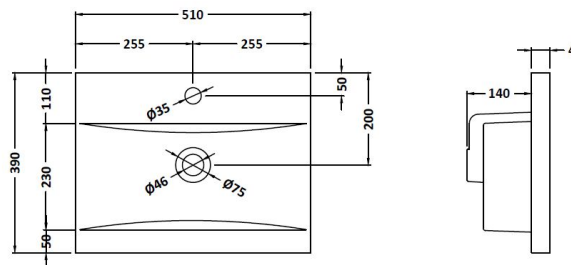

### Product Dimensions

Height (mm):	500
Width (mm):	500
Depth (mm):	383
Nett Weight (kg):	18.5

### Packaging Dimensions

Height (mm):	520
Width (mm):	520
Depth (mm):	405
Gross Weight (kg):	19

### Outer Box Dimensions (If Applicable)

Height (mm):	
Width (mm):	
Depth (mm):	
Gross Weight (kg):	
Barcode:	5056462661124

### Product Dimensions

Height (mm):	180
Width (mm):	510
Depth (mm):	390
Nett Weight (kg):	10.54