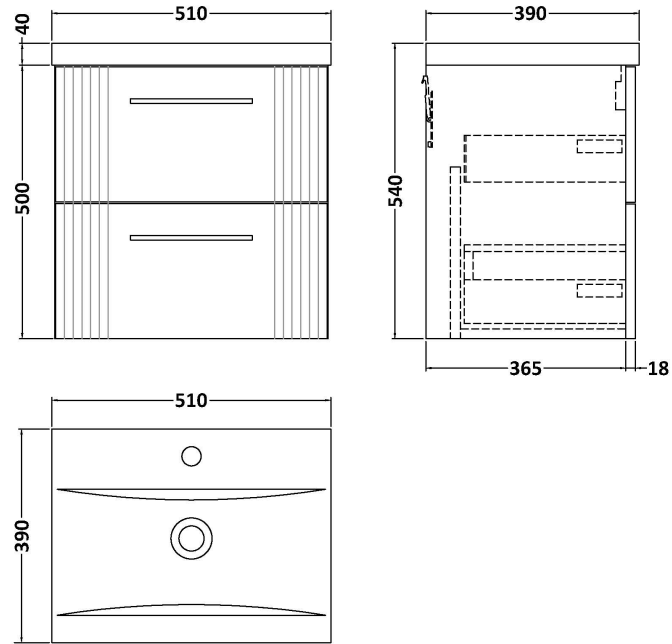

Sales Code: DPF1492A

Description: 500 W/H 2-Drawer Vanity & Basin 1

Packaging Details

Barcode: 5056462675152