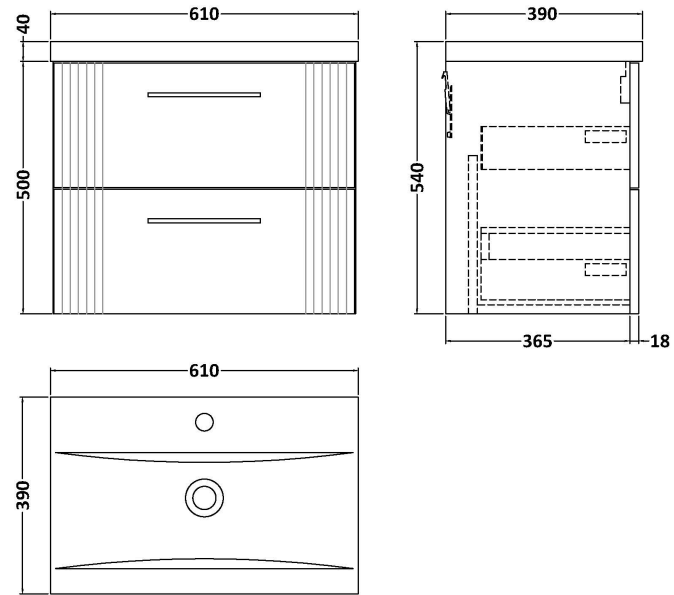

Sales Code: DPF1493A

Description: 600 W/H 2-Drawer Vanity & Basin 1

Packaging Details

Barcode: 5056462675923

Sales Code: FLT1493

Description: 600 W/H 2-Drawer Unit

Product Dimensions

Height (mm):	500
Width (mm):	600
Depth (mm):	383
Nett Weight (kg):	22.5

Packaging Dimensions

Height (mm):	520
Width (mm):	620
Depth (mm):	405
Gross Weight (kg):	23

Packaging Data

Box Colour:	Brown Cardboard Box - Printed
Box Qty:	0
Label Size:	0 x 0
Label Colour:	Not Applicable
Label Qty:	0

Outer Box Dimensions (If Applicable)

Height (mm):	
Width (mm):	
Depth (mm):	
Gross Weight (kg):	
Barcode:	5056462661155

Product Details

Country of Origin:	China
Fitting Instruction:	No
CE Certification:	
FSC Certified Materials:	Yes
Colour:	Satin Anthracite
Construction Method:	Cam & Wood Dowel
Construction Type:	Rigid
Cabinet Finish:	MFC Painted Gloss
Fascia Finish:	Mdf Painted Gloss
Cabinet Thickness (mm):	16
Fascia Thickness (mm):	18
Drawer Included:	Yes
Drawer Type:	80mm High Metal Softclose
No of Shelves:	0
Hinge Type:	Not Applicable
Hinge Included:	No
Adjustable Legs:	No, Not Required
Fixings Included:	Yes
Handle Style:	Modern
Waste Shroud:	Yes
Handle Included:	Yes, Supplied
Handle Type:	Finger Pull

Sales Code: NVM013

Description: 600 Mid-Edged Basin 1 Th

Product Dimensions

Height (mm):	180
Width (mm):	610
Depth (mm):	390
Nett Weight (kg):	11

Packaging Dimensions

Height (mm):	200
Width (mm):	410
Depth (mm):	630
Gross Weight (kg):	11