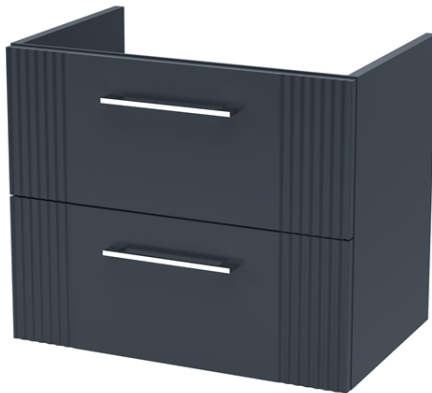

Sales Code: DPF1493A

Description: 600 W/H 2-Drawer Vanity & Basin 1

Packaging Details

Barcode: 5056462675923

Sales Code: FLT1493

Description: 600 W/H 2-Drawer Unit

Product Dimensions

Height (mm):	500
Width (mm):	600
Depth (mm):	383
Nett Weight (kg):	22.5

Packaging Dimensions

Height (mm):	520
Width (mm):	620
Depth (mm):	405
Gross Weight (kg):	23

Packaging Data

Box Colour:	Brown Cardboard Box - Printed
Box Qty:	0
Label Size:	0 x 0
Label Colour:	Not Applicable
Label Qty:	0

Outer Box Dimensions (If Applicable)

Height (mm):	
Width (mm):	
Depth (mm):	
Gross Weight (kg):	
Barcode:	5056462661155

Product Details

Country of Origin:	China
Fitting Instruction:	No
CE Certification:	
FSC Certified Materials:	Yes
Colour:	Satin Anthracite
Construction Method:	Cam & Wood Dowel
Construction Type:	Rigid
Cabinet Finish:	MFC Painted Gloss
Fascia Finish:	Mdf Painted Gloss
Cabinet Thickness (mm):	16
Fascia Thickness (mm):	18
Drawer Included:	Yes
Drawer Type:	80mm High Metal Softclose
No of Shelves:	0
Hinge Type:	Not Applicable
Hinge Included:	No
Adjustable Legs:	No, Not Required
Fixings Included:	Yes
Handle Style:	Modern
Waste Shroud:	Yes
Handle Included:	Yes, Supplied
Handle Type:	Finger Pull

Sales Code: NVM013

Description: 600 Mid-Edged Basin 1 Th

Product Dimensions

Height (mm):	180
Width (mm):	610
Depth (mm):	390
Nett Weight (kg):	11

Packaging Dimensions

Height (mm):	200
Width (mm):	410
Depth (mm):	630
Gross Weight (kg):	11