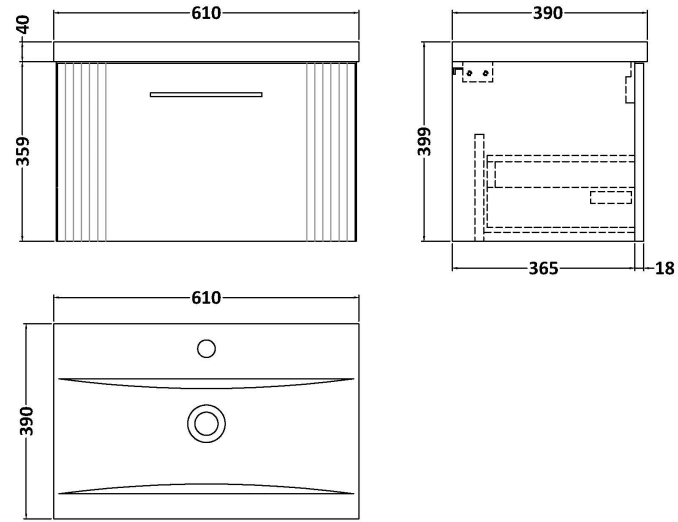

Sales Code: DPF1494A

Description: 600 W/H Single Drawer Vanity & Basin 1

Packaging Details

Barcode: 5056462675572

Sales Code: FLT1494

Description: 600 W/H Single Drawer Unit

Product Dimensions

Height (mm):	359
Width (mm):	600
Depth (mm):	383
Nett Weight (kg):	13

Packaging Dimensions

Height (mm):	380
Width (mm):	620
Depth (mm):	405
Gross Weight (kg):	13.5

Packaging Data

Box Colour:	Brown Cardboard Box - Printed
Box Qty:	0
Label Size:	0 x 0
Label Colour:	Not Applicable
Label Qty:	0

Outer Box Dimensions (If Applicable)

Height (mm):	
Width (mm):	
Depth (mm):	
Gross Weight (kg):	
Barcode:	5056462661148

Product Details

Country of Origin:	China
Fitting Instruction:	No
CE Certification:	
FSC Certified Materials:	Yes
Colour:	Satin Anthracite
Construction Method:	Cam & Wood Dowel
Construction Type:	Rigid
Cabinet Finish:	MFC Painted Gloss
Fascia Finish:	Mdf Painted Gloss
Cabinet Thickness (mm):	16
Fascia Thickness (mm):	18
Drawer Included:	Yes
Drawer Type:	80mm High Metal S/C Inc Galler
No of Shelves:	0
Hinge Type:	Not Applicable
Hinge Included:	No
Adjustable Legs:	No, Not Required
Fixings Included:	Yes
Handle Style:	Modern
Waste Shroud:	Yes
Handle Included:	Yes, Supplied
Handle Type:	Finger Pull

Sales Code: NVM013

Description: 600 Mid-Edged Basin 1 Th

Product Dimensions

Height (mm):	180
Width (mm):	610
Depth (mm):	390
Nett Weight (kg):	11

Packaging Dimensions

Height (mm):	200
Width (mm):	410
Depth (mm):	630
Gross Weight (kg):	11