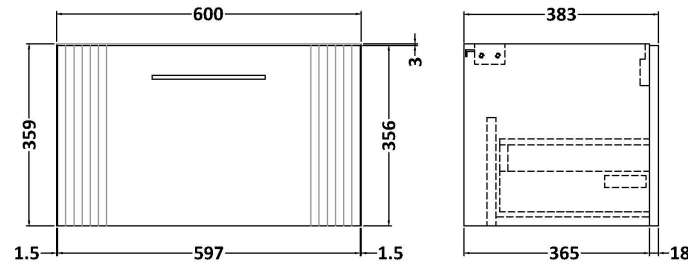

Sales Code: DPF1494F

Description: 1200 W/H 2-Drawer Vanity & Double Basin

Packaging Details

Barcode: 5056462676852

Sales Code: FLT1494

Description: 600 W/H Single Drawer Unit

Product Dimensions

Height (mm):	359
Width (mm):	600
Depth (mm):	383
Nett Weight (kg):	13

Packaging Dimensions

Height (mm):	380
Width (mm):	620
Depth (mm):	405
Gross Weight (kg):	13.5

Packaging Data

Box Colour:	Brown Cardboard Box - Printed
Box Qty:	0
Label Size:	0 x 0
Label Colour:	Not Applicable
Label Qty:	0

Sales Code: CBM424

Description: Double Ceramic Basin 1208X392

Product Dimensions

Height (mm):	390
Width (mm):	1205
Depth (mm):	175
Nett Weight (kg):	27

Packaging Dimensions

Height (mm):	205
Width (mm):	1270
Depth (mm):	510
Gross Weight (kg):	27

Packaging Data

Box Colour:	Brown Cardboard Box - Printed
Box Qty:	1
Label Size:	100 x 50
Label Colour:	White Label
Label Qty:	2

Outer Box Dimensions (If Applicable)

Height (mm):	
Width (mm):	
Depth (mm):	
Gross Weight (kg):	
Barcode:	5056211875826