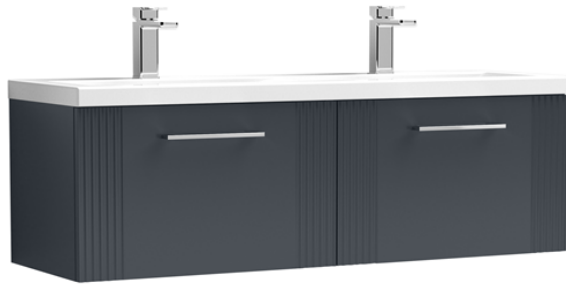

Sales Code: DPF1494F

Description: 1200 W/H 2-Drawer Vanity & Double Basin

Packaging Details

Barcode: 5056462676852

Sales Code: FLT1494

Description: 600 W/H Single Drawer Unit

Product Dimensions

Height (mm):	359
Width (mm):	600
Depth (mm):	383
Nett Weight (kg):	13

Outer Box Dimensions (If Applicable)

Height (mm):	
Width (mm):	
Depth (mm):	
Gross Weight (kg):	
Barcode:	5056462661148

Product Details

Country of Origin:	China
Fitting Instruction:	No
CE Certification:	
FSC Certified Materials:	Yes
Colour:	Satin Anthracite
Construction Method:	Cam & Wood Dowel
Construction Type:	Rigid
Cabinet Finish:	MFC Painted Gloss
Fascia Finish:	Mdf Painted Gloss
Cabinet Thickness (mm):	16
Fascia Thickness (mm):	18
Drawer Included:	Yes
Drawer Type:	80mm High Metal S/C Inc Galler
No of Shelves:	0
Hinge Type:	Not Applicable
Hinge Included:	No
Adjustable Legs:	No, Not Required
Fixings Included:	Yes
Handle Style:	Modern
Waste Shroud:	Yes
Handle Included:	Yes, Supplied
Handle Type:	Finger Pull

Sales Code: CBM424

Description: Double Ceramic Basin 1208X392

Product Dimensions

Height (mm):	390
Width (mm):	1205
Depth (mm):	175
Nett Weight (kg):	27

Packaging Dimensions

Height (mm):	205
Width (mm):	1270
Depth (mm):	510
Gross Weight (kg):	27