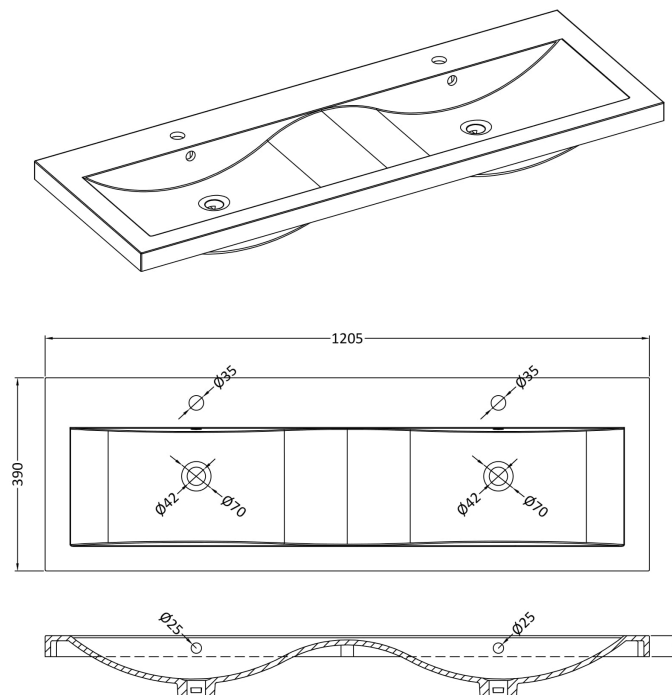

Packaging Dimensions

Height (mm):	380
Width (mm):	620
Depth (mm):	405
Gross Weight (kg):	13.5

Packaging Data

Box Colour:	Brown Cardboard Box - Printed
Box Qty:	0
Label Size:	0 x 0
Label Colour:	Not Applicable
Label Qty:	0

Outer Box Dimensions (If Applicable)

Height (mm):	
Width (mm):	
Depth (mm):	
Gross Weight (kg):	
Barcode:	5056462661148

Product Details

Country of Origin:	China
Fitting Instruction:	No
CE Certification:	
FSC Certified Materials:	Yes
Colour:	Satin Anthracite
Construction Method:	Cam & Wood Dowel
Construction Type:	Rigid
Cabinet Finish:	MFC Painted Gloss
Fascia Finish:	Mdf Painted Gloss
Cabinet Thickness (mm):	16
Fascia Thickness (mm):	18
Drawer Included:	Yes
Drawer Type:	80mm High Metal S/C Inc Galler
No of Shelves:	0
Hinge Type:	Not Applicable
Hinge Included:	No
Adjustable Legs:	No, Not Required
Fixings Included:	Yes
Handle Style:	Modern
Waste Shroud:	Yes
Handle Included:	Yes, Supplied
Handle Type:	Finger Pull

Sales Code: CBM424

Description: Double Ceramic Basin 1208X392

Product Dimensions

Height (mm):	390
Width (mm):	1205
Depth (mm):	175
Nett Weight (kg):	27

Packaging Dimensions

Height (mm):	205
Width (mm):	1270
Depth (mm):	510
Gross Weight (kg):	27

Packaging Data

Box Colour:	Brown Cardboard Box - Printed
Box Qty:	1
Label Size:	100 x 50
Label Colour:	White Label
Label Qty:	2

Outer Box Dimensions (If Applicable)

Height (mm):	
Width (mm):	
Depth (mm):	
Gross Weight (kg):	
Barcode:	5056211875826