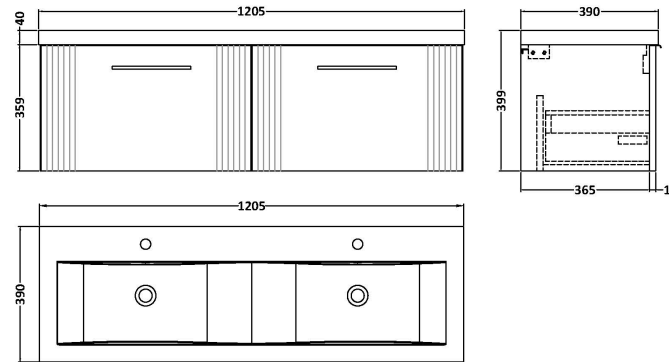

Sales Code: DPF1494F

Description: 1200 W/H 2-Drawer Vanity & Double Basin

Packaging Details

Barcode: 5056462676852

Sales Code: FLT1494

Description: 600 W/H Single Drawer Unit

Product Dimensions

Height (mm):	359
Width (mm):	600
Depth (mm):	383
Nett Weight (kg):	13

Packaging Dimensions

Height (mm):	380
Width (mm):	620
Depth (mm):	405
Gross Weight (kg):	13.5

Packaging Data

Box Colour:	Brown Cardboard Box - Printed
Box Qty:	0
Label Size:	0 x 0
Label Colour:	Not Applicable
Label Qty:	0

Outer Box Dimensions (If Applicable)

Height (mm):	
Width (mm):	
Depth (mm):	
Gross Weight (kg):	
Barcode:	5056462661148

Product Details

Country of Origin:	China
Fitting Instruction:	No
CE Certification:	
FSC Certified Materials:	Yes
Colour:	Satin Anthracite
Construction Method:	Cam & Wood Dowel
Construction Type:	Rigid
Cabinet Finish:	MFC Painted Gloss
Fascia Finish:	Mdf Painted Gloss
Cabinet Thickness (mm):	16
Fascia Thickness (mm):	18
Drawer Included:	Yes
Drawer Type:	80mm High Metal S/C Inc Galler
No of Shelves:	0
Hinge Type:	Not Applicable
Hinge Included:	No
Adjustable Legs:	No, Not Required
Fixings Included:	Yes
Handle Style:	Modern
Waste Shroud:	Yes
Handle Included:	Yes, Supplied
Handle Type:	Finger Pull

Sales Code: CBM424

Description: Double Ceramic Basin 1208X392

Product Dimensions

Height (mm):	390
Width (mm):	1205
Depth (mm):	175
Nett Weight (kg):	27

Packaging Dimensions

Height (mm):	205
Width (mm):	1270
Depth (mm):	510
Gross Weight (kg):	27