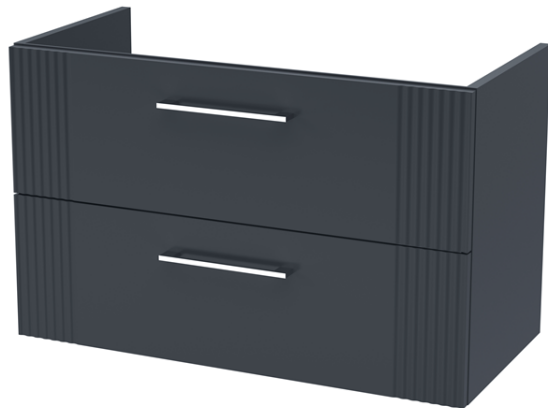

Sales Code: DPF1495A

Description: 800 W/H 2-Drawer Vanity & Basin 1

### Packaging Details

Barcode: 5056462676623

Sales Code: FLT1495

Description: 800 W/H 2-Drawer Unit

**Product Dimensions**

Height (mm):	500
Width (mm):	800
Depth (mm):	383
Nett Weight (kg):	24.5

**Packaging Dimensions**

Height (mm):	520
Width (mm):	820
Depth (mm):	405
Gross Weight (kg):	25

**Packaging Data**

Box Colour:	Brown Cardboard Box - Printed
Box Qty:	0
Label Size:	0 x 0
Label Colour:	Not Applicable
Label Qty:	0

### Product Dimensions

Height (mm):	180
Width (mm):	810
Depth (mm):	390
Nett Weight (kg):	15