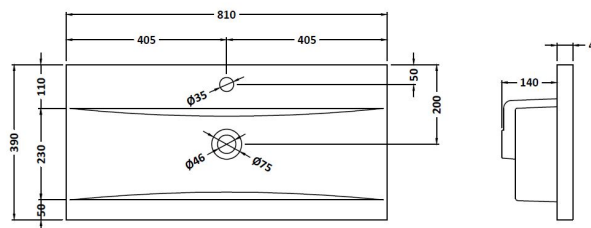

Height (mm):	520
Width (mm):	820
Depth (mm):	405
Gross Weight (kg):	25

**Packaging Data**

Box Colour:	Brown Cardboard Box - Printed
Box Qty:	0
Label Size:	0 x 0
Label Colour:	Not Applicable
Label Qty:	0

**Outer Box Dimensions (If Applicable)**

Height (mm):	
Width (mm):	
Depth (mm):	
Gross Weight (kg):	
Barcode:	5056462661179

**Product Details**

Country of Origin:	China
Fitting Instruction:	No
CE Certification:	
FSC Certified Materials:	Yes
Colour:	Satin Anthracite
Construction Method:	Cam & Wood Dowel
Construction Type:	Rigid
Cabinet Finish:	MFC Painted Gloss
Fascia Finish:	Mdf Painted Gloss
Cabinet Thickness (mm):	16
Fascia Thickness (mm):	18
Drawer Included:	Yes
Drawer Type:	80mm High Metal Softclose
No of Shelves:	0
Hinge Type:	Not Applicable
Hinge Included:	No
Adjustable Legs:	No, Not Required
Fixings Included:	Yes
Handle Style:	Modern
Waste Shroud:	Yes
Handle Included:	Yes, Supplied
Handle Type:	Finger Pull

### Product Dimensions

Height (mm):	180
Width (mm):	810
Depth (mm):	390
Nett Weight (kg):	15

### Packaging Dimensions

Height (mm):	210
Width (mm):	410
Depth (mm):	830
Gross Weight (kg):	15