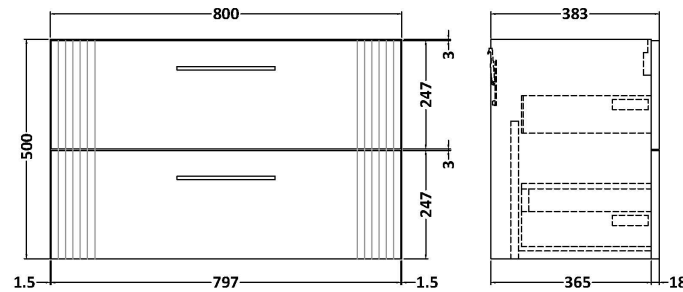

### Packaging Details

Barcode: 5056462676623

Sales Code: FLT1495

Description: 800 W/H 2-Drawer Unit

**Product Dimensions**

Height (mm):	500
Width (mm):	800
Depth (mm):	383
Nett Weight (kg):	24.5

**Packaging Dimensions**

Height (mm):	520
Width (mm):	820
Depth (mm):	405
Gross Weight (kg):	25

**Packaging Data**

Box Colour:	Brown Cardboard Box - Printed
Box Qty:	0
Label Size:	0 x 0
Label Colour:	Not Applicable
Label Qty:	0

### Product Dimensions

Height (mm):	180
Width (mm):	810
Depth (mm):	390
Nett Weight (kg):	15

### Packaging Dimensions

Height (mm):	210
Width (mm):	410
Depth (mm):	830
Gross Weight (kg):	15