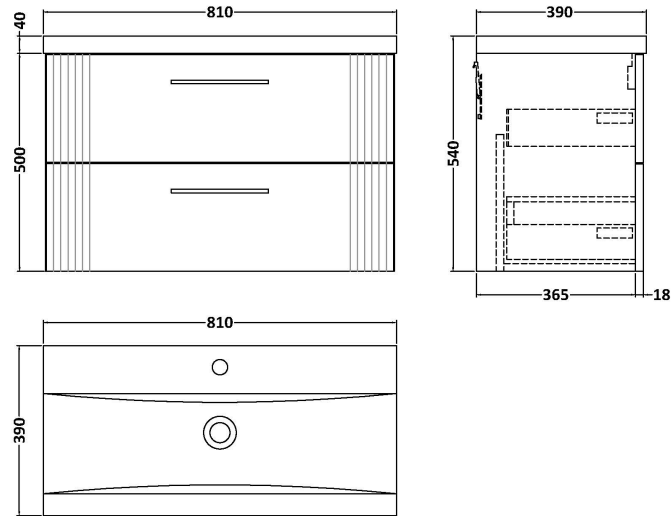

### Packaging Details

Barcode: 5056462676623

Sales Code: FLT1495

Description: 800 W/H 2-Drawer Unit

**Product Dimensions**

Height (mm):	500
Width (mm):	800
Depth (mm):	383
Nett Weight (kg):	24.5

**Packaging Dimensions**

Height (mm):	520
Width (mm):	820
Depth (mm):	405
Gross Weight (kg):	25

**Packaging Data**

Box Colour:	Brown Cardboard Box - Printed
Box Qty:	0
Label Size:	0 x 0
Label Colour:	Not Applicable
Label Qty:	0

### Product Dimensions

Height (mm):	180
Width (mm):	810
Depth (mm):	390
Nett Weight (kg):	15

### Packaging Dimensions

Height (mm):	210
Width (mm):	410
Depth (mm):	830
Gross Weight (kg):	15