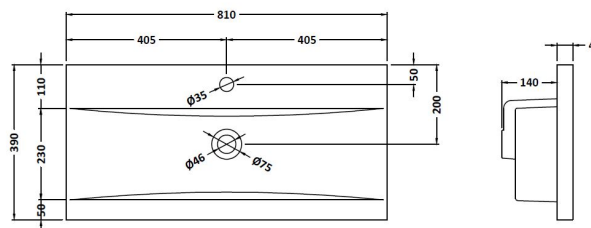

### Product Dimensions

Height (mm):	359
Width (mm):	800
Depth (mm):	383
Nett Weight (kg):	17.5

### Packaging Dimensions

Height (mm):	380
Width (mm):	820
Depth (mm):	405
Gross Weight (kg):	18

### Outer Box Dimensions (If Applicable)

Height (mm):	
Width (mm):	
Depth (mm):	
Gross Weight (kg):	
Barcode:	5056462661162

### Product Dimensions

Height (mm):	180
Width (mm):	810
Depth (mm):	390
Nett Weight (kg):	15