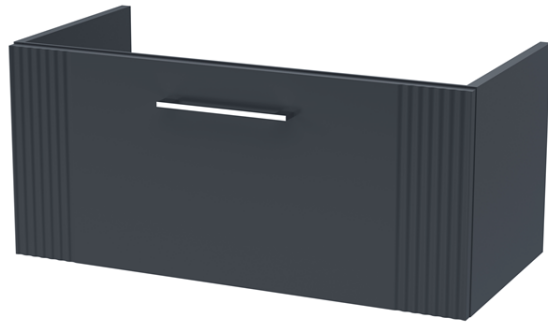

Sales Code: DPF1496A

Description: 800 W/H Single Drawer Vanity & Basin 1

### Packaging Details

Barcode: 5056462676272

Sales Code: FLT1496

Description: 800 W/H Single Drawer Unit

### Product Dimensions

Height (mm):	359
Width (mm):	800
Depth (mm):	383
Nett Weight (kg):	17.5