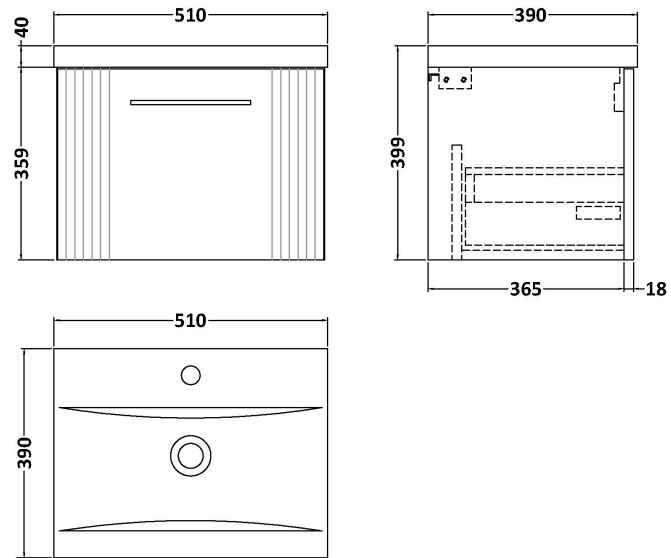

Sales Code: DPF191A

Description: 500 W/H Single Drawer Vanity & Basin 1

Packaging Details

Barcode: 5056462674919

Sales Code: FLT191

Description: 500 W/H Single Drawer Unit

Product Dimensions

Height (mm):	359
Width (mm):	500
Depth (mm):	383
Nett Weight (kg):	12

Packaging Dimensions

Height (mm):	380
Width (mm):	520
Depth (mm):	405
Gross Weight (kg):	12.5

Packaging Data

Box Colour:	Brown Cardboard Box - Printed
Box Qty:	0
Label Size:	0 x 0
Label Colour:	Not Applicable
Label Qty:	0

Outer Box Dimensions (If Applicable)

Height (mm):	
Width (mm):	
Depth (mm):	
Gross Weight (kg):	
Barcode:	5056462655321

Product Details

Country of Origin:	China
Fitting Instruction:	No
CE Certification:	
FSC Certified Materials:	Yes
Colour:	Satin White
Construction Method:	Cam & Wood Dowel
Construction Type:	Rigid
Cabinet Finish:	MFC Painted Gloss
Fascia Finish:	Mdf Painted Gloss
Cabinet Thickness (mm):	16
Fascia Thickness (mm):	18
Drawer Included:	Yes
Drawer Type:	80mm High Metal S/C Inc Galler
No of Shelves:	0
Hinge Type:	Not Applicable
Hinge Included:	No
Adjustable Legs:	No, Not Required
Fixings Included:	Yes
Handle Style:	Modern
Waste Shroud:	Yes
Handle Included:	Yes, Supplied
Handle Type:	Finger Pull

Sales Code: NVM012

Description: 500 Mid-Edged Basin 1 Th

Product Dimensions

Height (mm):	180
Width (mm):	510
Depth (mm):	390
Nett Weight (kg):	10.54

Packaging Dimensions

Height (mm):	210
Width (mm):	410
Depth (mm):	530
Gross Weight (kg):	10.54