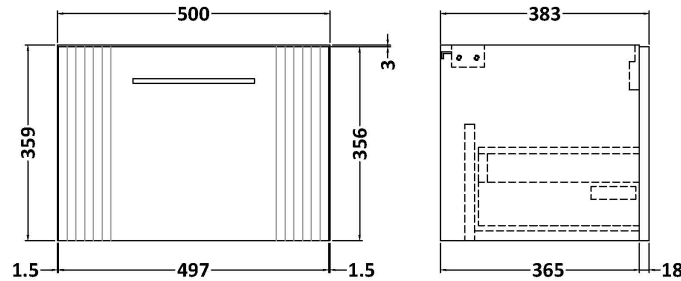

Sales Code: DPF191A

Description: 500 W/H Single Drawer Vanity & Basin 1

Packaging Details

Barcode: 5056462674919

Sales Code: FLT191

Description: 500 W/H Single Drawer Unit

Product Dimensions

Height (mm):	359
Width (mm):	500
Depth (mm):	383
Nett Weight (kg):	12

Packaging Dimensions

Height (mm):	380
Width (mm):	520
Depth (mm):	405
Gross Weight (kg):	12.5

Packaging Data

Box Colour:	Brown Cardboard Box - Printed
Box Qty:	0
Label Size:	0 x 0
Label Colour:	Not Applicable
Label Qty:	0

Sales Code: NVM012

Description: 500 Mid-Edged Basin 1 Th

Product Dimensions

Height (mm):	180
Width (mm):	510
Depth (mm):	390
Nett Weight (kg):	10.54

Packaging Dimensions

Height (mm):	210
Width (mm):	410
Depth (mm):	530
Gross Weight (kg):	10.54

Packaging Data

Box Colour:	Brown Cardboard Box - Printed
Box Qty:	1
Label Size:	100 x 50
Label Colour:	White Label
Label Qty:	2

Outer Box Dimensions (If Applicable)

Height (mm):	
Width (mm):	
Depth (mm):	
Gross Weight (kg):	
Barcode:	5055369043446