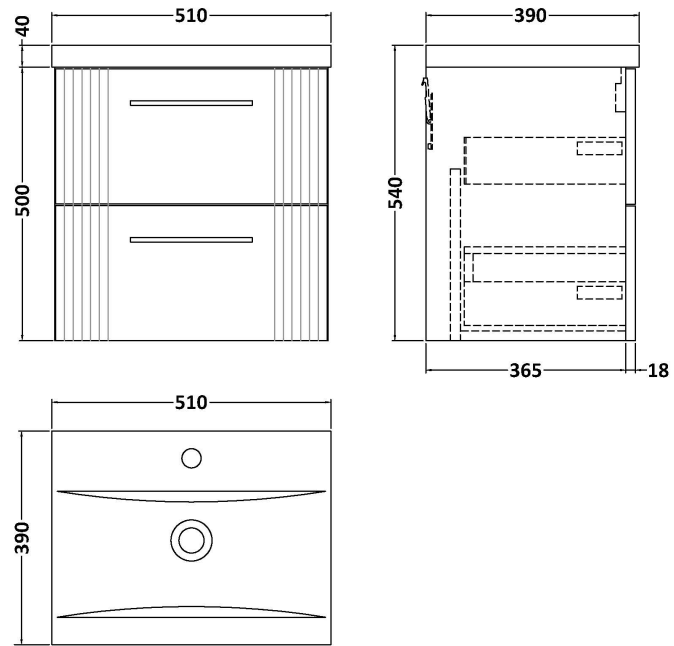

Sales Code: DPF192A

Description: 500 W/H 2-Drawer Vanity & Basin 1

Packaging Details

Barcode: 5056462675060