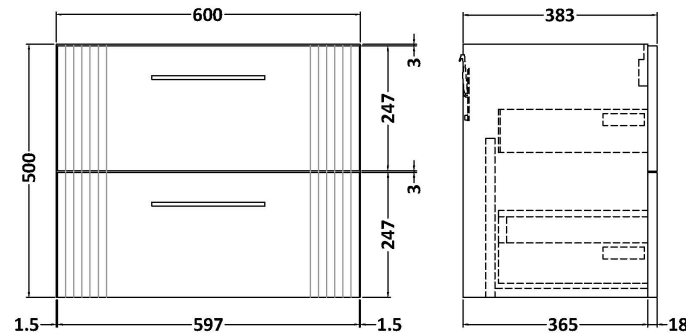

### Product Dimensions

Height (mm):	500
Width (mm):	600
Depth (mm):	383
Nett Weight (kg):	22.5

### Packaging Dimensions

Height (mm):	520
Width (mm):	620
Depth (mm):	405
Gross Weight (kg):	23

### Product Dimensions

Height (mm):	180
Width (mm):	610
Depth (mm):	390
Nett Weight (kg):	11

### Packaging Dimensions

Height (mm):	200
Width (mm):	410
Depth (mm):	630
Gross Weight (kg):	11