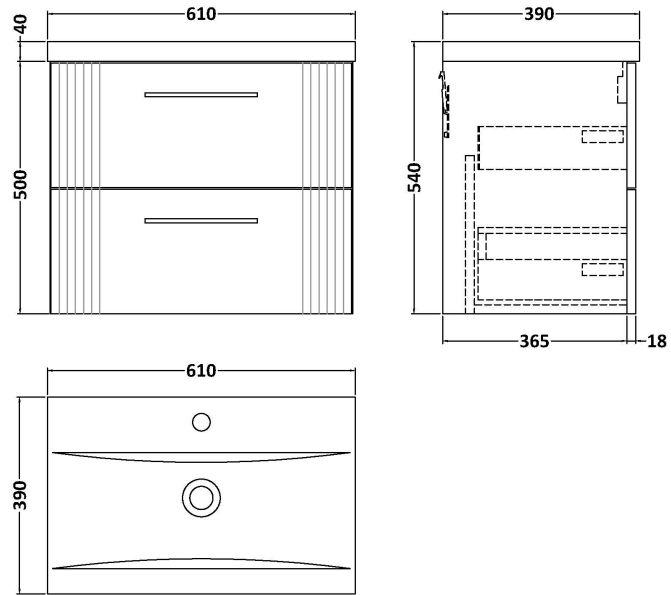

Sales Code: DPF193A

Description: 600 W/H 2-Drawer Vanity & Basin 1

Packaging Details

Barcode: 5056462675718