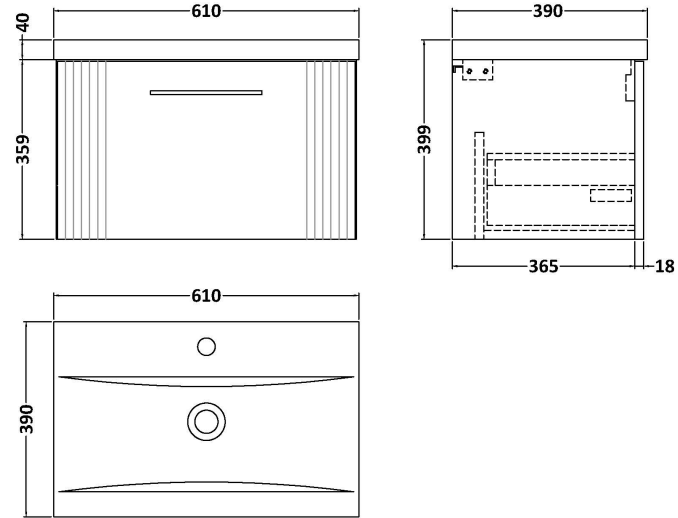

Sales Code: DPF194A

Description: 600 W/H Single Drawer Vanity & Basin 1

Packaging Details

Barcode: 5056462675367

Sales Code: FLT194**Description:** 600 W/H Single Drawer Unit**Product Dimensions**

Height (mm):	359
Width (mm):	600
Depth (mm):	383
Nett Weight (kg):	13

Packaging Dimensions

Height (mm):	380
Width (mm):	620
Depth (mm):	405
Gross Weight (kg):	13.5

Packaging Data

Box Colour:	Brown Cardboard Box - Printed
Box Qty:	0
Label Size:	0 x 0
Label Colour:	Not Applicable
Label Qty:	0

Outer Box Dimensions (If Applicable)

Height (mm):	
Width (mm):	
Depth (mm):	
Gross Weight (kg):	
Barcode:	5056462655444

Product Details

Country of Origin:	China
Fitting Instruction:	No
CE Certification:	
FSC Certified Materials:	Yes
Colour:	Satin White
Construction Method:	Cam & Wood Dowel
Construction Type:	Rigid
Cabinet Finish:	MFC Painted Gloss
Fascia Finish:	Mdf Painted Gloss
Cabinet Thickness (mm):	16
Fascia Thickness (mm):	18
Drawer Included:	Yes
Drawer Type:	80mm High Metal S/C Inc Galler
No of Shelves:	0
Hinge Type:	Not Applicable
Hinge Included:	No
Adjustable Legs:	No, Not Required
Fixings Included:	Yes
Handle Style:	Modern
Waste Shroud:	Yes
Handle Included:	Yes, Supplied
Handle Type:	Finger Pull

Sales Code: NVM013

Description: 600 Mid-Edged Basin 1 Th

Product Dimensions

Height (mm):	180
Width (mm):	610
Depth (mm):	390
Nett Weight (kg):	11

Packaging Dimensions

Height (mm):	200
Width (mm):	410
Depth (mm):	630
Gross Weight (kg):	11