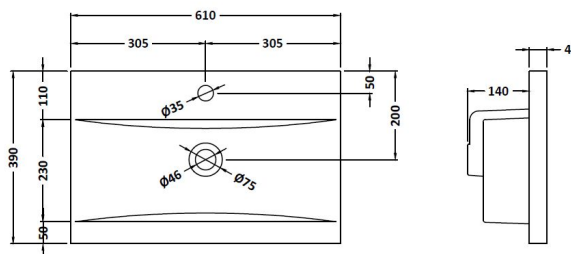

Packaging Dimensions

Height (mm):	380
Width (mm):	620
Depth (mm):	405
Gross Weight (kg):	13.5

Packaging Data

Box Colour:	Brown Cardboard Box - Printed
Box Qty:	0
Label Size:	0 x 0
Label Colour:	Not Applicable
Label Qty:	0

Outer Box Dimensions (If Applicable)

Height (mm):	
Width (mm):	
Depth (mm):	
Gross Weight (kg):	
Barcode:	5056462655444

Product Details

Country of Origin:	China
Fitting Instruction:	No
CE Certification:	
FSC Certified Materials:	Yes
Colour:	Satin White
Construction Method:	Cam & Wood Dowel
Construction Type:	Rigid
Cabinet Finish:	MFC Painted Gloss
Fascia Finish:	Mdf Painted Gloss
Cabinet Thickness (mm):	16
Fascia Thickness (mm):	18
Drawer Included:	Yes
Drawer Type:	80mm High Metal S/C Inc Galler
No of Shelves:	0
Hinge Type:	Not Applicable
Hinge Included:	No
Adjustable Legs:	No, Not Required
Fixings Included:	Yes
Handle Style:	Modern
Waste Shroud:	Yes
Handle Included:	Yes, Supplied
Handle Type:	Finger Pull

Sales Code: NVM013

Description: 600 Mid-Edged Basin 1 Th

Product Dimensions

Height (mm):	180
Width (mm):	610
Depth (mm):	390
Nett Weight (kg):	11

Packaging Dimensions

Height (mm):	200
Width (mm):	410
Depth (mm):	630
Gross Weight (kg):	11

Packaging Data

Box Colour:	Brown Cardboard Box - Printed
Box Qty:	1
Label Size:	100 x 50
Label Colour:	White Label
Label Qty:	2

Outer Box Dimensions (If Applicable)

Height (mm):	
Width (mm):	
Depth (mm):	
Gross Weight (kg):	
Barcode:	5055369043415