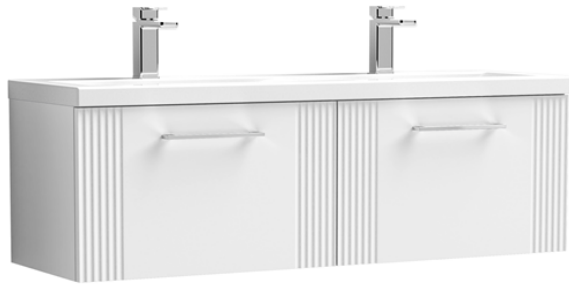

Sales Code: DPF194F

Description: 1200 W/H 2-Drawer Vanity & Double Basin

Packaging Details

Barcode: 5056462676760

Sales Code: FLT194

Description: 600 W/H Single Drawer Unit

Product Dimensions

Height (mm):	359
Width (mm):	600
Depth (mm):	383
Nett Weight (kg):	13

Outer Box Dimensions (If Applicable)

Height (mm):	
Width (mm):	
Depth (mm):	
Gross Weight (kg):	
Barcode:	5056462655444

Product Details

Country of Origin:	China
Fitting Instruction:	No
CE Certification:	
FSC Certified Materials:	Yes
Colour:	Satin White
Construction Method:	Cam & Wood Dowel
Construction Type:	Rigid
Cabinet Finish:	MFC Painted Gloss
Fascia Finish:	Mdf Painted Gloss
Cabinet Thickness (mm):	16
Fascia Thickness (mm):	18
Drawer Included:	Yes
Drawer Type:	80mm High Metal S/C Inc Galler
No of Shelves:	0
Hinge Type:	Not Applicable
Hinge Included:	No
Adjustable Legs:	No, Not Required
Fixings Included:	Yes
Handle Style:	Modern
Waste Shroud:	Yes
Handle Included:	Yes, Supplied
Handle Type:	Finger Pull

Sales Code: CBM424

Description: Double Ceramic Basin 1208X392

Product Dimensions

Height (mm):	390
Width (mm):	1205
Depth (mm):	175
Nett Weight (kg):	27

Packaging Dimensions

Height (mm):	205
Width (mm):	1270
Depth (mm):	510
Gross Weight (kg):	27