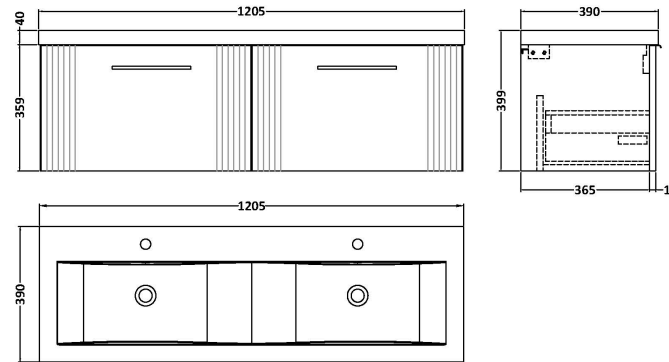

Sales Code: DPF194F

Description: 1200 W/H 2-Drawer Vanity & Double Basin

Packaging Details

Barcode: 5056462676760

Sales Code: FLT194

Description: 600 W/H Single Drawer Unit

Product Dimensions

Height (mm):	359
Width (mm):	600
Depth (mm):	383
Nett Weight (kg):	13

Packaging Dimensions

Height (mm):	380
Width (mm):	620
Depth (mm):	405
Gross Weight (kg):	13.5

Packaging Data

Box Colour:	Brown Cardboard Box - Printed
Box Qty:	0
Label Size:	0 x 0
Label Colour:	Not Applicable
Label Qty:	0

Outer Box Dimensions (If Applicable)

Height (mm):	
Width (mm):	
Depth (mm):	
Gross Weight (kg):	
Barcode:	5056462655444

Product Details

Country of Origin:	China
Fitting Instruction:	No
CE Certification:	
FSC Certified Materials:	Yes
Colour:	Satin White
Construction Method:	Cam & Wood Dowel
Construction Type:	Rigid
Cabinet Finish:	MFC Painted Gloss
Fascia Finish:	Mdf Painted Gloss
Cabinet Thickness (mm):	16
Fascia Thickness (mm):	18
Drawer Included:	Yes
Drawer Type:	80mm High Metal S/C Inc Galler
No of Shelves:	0
Hinge Type:	Not Applicable
Hinge Included:	No
Adjustable Legs:	No, Not Required
Fixings Included:	Yes
Handle Style:	Modern
Waste Shroud:	Yes
Handle Included:	Yes, Supplied
Handle Type:	Finger Pull

Sales Code: CBM424

Description: Double Ceramic Basin 1208X392

Product Dimensions

Height (mm):	390
Width (mm):	1205
Depth (mm):	175
Nett Weight (kg):	27

Packaging Dimensions

Height (mm):	205
Width (mm):	1270
Depth (mm):	510
Gross Weight (kg):	27