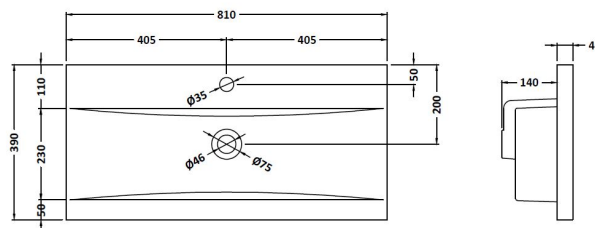

Packaging Dimensions

Height (mm):	520
Width (mm):	820
Depth (mm):	405
Gross Weight (kg):	25

Packaging Data

Box Colour:	Brown Cardboard Box - Printed
Box Qty:	0
Label Size:	0 x 0
Label Colour:	Not Applicable
Label Qty:	0

Outer Box Dimensions (If Applicable)

Height (mm):	
Width (mm):	
Depth (mm):	
Gross Weight (kg):	
Barcode:	5056462655567

Product Details

Country of Origin:	China
Fitting Instruction:	No
CE Certification:	
FSC Certified Materials:	Yes
Colour:	Satin White
Construction Method:	Cam & Wood Dowel
Construction Type:	Rigid
Cabinet Finish:	MFC Painted Gloss
Fascia Finish:	Mdf Painted Gloss
Cabinet Thickness (mm):	16
Fascia Thickness (mm):	18
Drawer Included:	Yes
Drawer Type:	80mm High Metal Softclose
No of Shelves:	0
Hinge Type:	Not Applicable
Hinge Included:	No
Adjustable Legs:	No, Not Required
Fixings Included:	Yes
Handle Style:	Modern
Waste Shroud:	Yes
Handle Included:	Yes, Supplied
Handle Type:	Finger Pull

Sales Code: NVM015

Description: 800 Mid Edged Basin 1 Th

Product Dimensions

Height (mm):	180
Width (mm):	810
Depth (mm):	390
Nett Weight (kg):	15

Packaging Dimensions

Height (mm):	210
Width (mm):	410
Depth (mm):	830
Gross Weight (kg):	15

Packaging Data

Box Colour:	Brown Cardboard Box
Box Qty:	1
Label Size:	100 x 50
Label Colour:	White Label
Label Qty:	2

Outer Box Dimensions (If Applicable)

Height (mm):	
Width (mm):	
Depth (mm):	
Gross Weight (kg):	
Barcode:	5055369043422