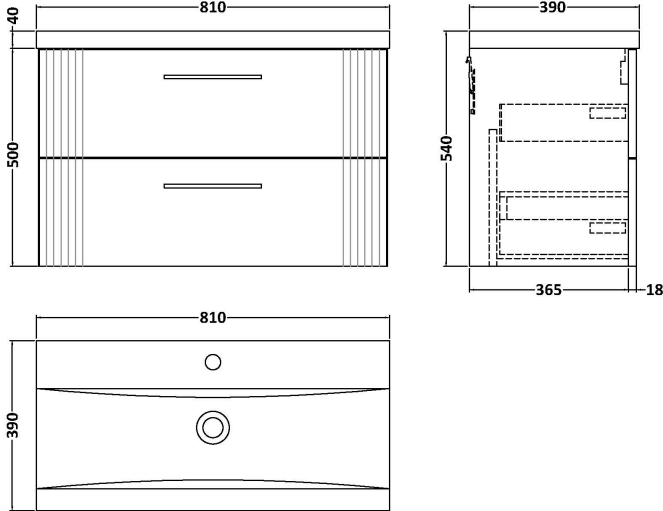

Sales Code: DPF195A

Description: 800 W/H 2-Drawer Vanity & Basin 1

Packaging Details

Barcode: 5056462676418

Sales Code: FLT195

Description: 800 W/H 2-Drawer Unit

Product Dimensions

Height (mm):	500
Width (mm):	800
Depth (mm):	383
Nett Weight (kg):	24.5

Packaging Dimensions

Height (mm):	520
Width (mm):	820
Depth (mm):	405
Gross Weight (kg):	25

Packaging Data

Box Colour:	Brown Cardboard Box - Printed
Box Qty:	0
Label Size:	0 x 0
Label Colour:	Not Applicable
Label Qty:	0

Outer Box Dimensions (If Applicable)

Height (mm):	
Width (mm):	
Depth (mm):	
Gross Weight (kg):	
Barcode:	5056462655567

Product Details

Country of Origin:	China
Fitting Instruction:	No
CE Certification:	
FSC Certified Materials:	Yes
Colour:	Satin White
Construction Method:	Cam & Wood Dowel
Construction Type:	Rigid
Cabinet Finish:	MFC Painted Gloss
Fascia Finish:	Mdf Painted Gloss
Cabinet Thickness (mm):	16
Fascia Thickness (mm):	18
Drawer Included:	Yes
Drawer Type:	80mm High Metal Softclose
No of Shelves:	0
Hinge Type:	Not Applicable
Hinge Included:	No
Adjustable Legs:	No, Not Required
Fixings Included:	Yes
Handle Style:	Modern
Waste Shroud:	Yes
Handle Included:	Yes, Supplied
Handle Type:	Finger Pull

Sales Code: NVM015

Description: 800 Mid Edged Basin 1 Th

Product Dimensions

Height (mm):	180
Width (mm):	810
Depth (mm):	390
Nett Weight (kg):	15

Packaging Dimensions

Height (mm):	210
Width (mm):	410
Depth (mm):	830
Gross Weight (kg):	15