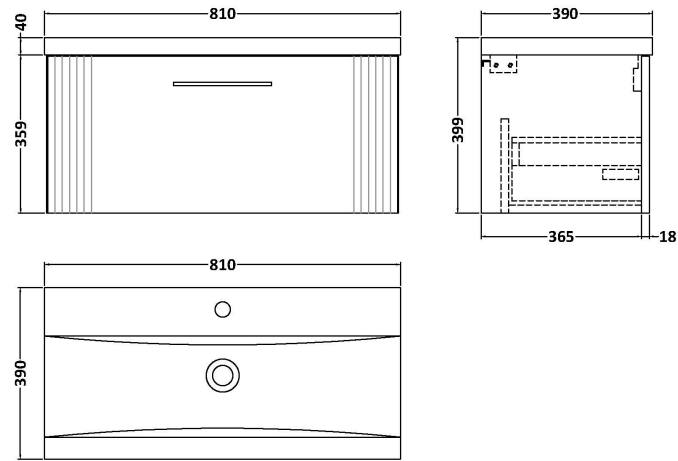

Sales Code: DPF196A

Description: 800 W/H Single Drawer Vanity & Basin 1

Packaging Details

Barcode: 5056462676067

Sales Code: FLT196

Description: 800 W/H Single Drawer Unit

Product Dimensions

Height (mm):	359
Width (mm):	800
Depth (mm):	383
Nett Weight (kg):	17.5

Packaging Dimensions

Height (mm):	380
Width (mm):	820
Depth (mm):	405
Gross Weight (kg):	18

Packaging Data

Box Colour:	Brown Cardboard Box - Printed
Box Qty:	0
Label Size:	0 x 0
Label Colour:	Not Applicable
Label Qty:	0

Outer Box Dimensions (If Applicable)

Height (mm):	
Width (mm):	
Depth (mm):	
Gross Weight (kg):	
Barcode:	5056462655529

Product Details

Country of Origin:	China
Fitting Instruction:	No
CE Certification:	
FSC Certified Materials:	Yes
Colour:	Satin White
Construction Method:	Cam & Wood Dowel
Construction Type:	Rigid
Cabinet Finish:	MFC Painted Gloss
Fascia Finish:	Mdf Painted Gloss
Cabinet Thickness (mm):	16
Fascia Thickness (mm):	18
Drawer Included:	Yes
Drawer Type:	80mm High Metal S/C Inc Galler
No of Shelves:	0
Hinge Type:	Not Applicable
Hinge Included:	No
Adjustable Legs:	No, Not Required
Fixings Included:	Yes
Handle Style:	Modern
Waste Shroud:	Yes
Handle Included:	Yes, Supplied
Handle Type:	Finger Pull

Sales Code: NVM015

Description: 800 Mid Edged Basin 1 Th

Product Dimensions

Height (mm):	180
Width (mm):	810
Depth (mm):	390
Nett Weight (kg):	15

Packaging Dimensions

Height (mm):	210
Width (mm):	410
Depth (mm):	830
Gross Weight (kg):	15