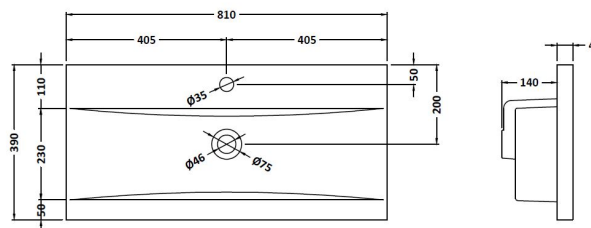

Packaging Dimensions

Height (mm):	380
Width (mm):	820
Depth (mm):	405
Gross Weight (kg):	18

Packaging Data

Box Colour:	Brown Cardboard Box - Printed
Box Qty:	0
Label Size:	0 x 0
Label Colour:	Not Applicable
Label Qty:	0

Outer Box Dimensions (If Applicable)

Height (mm):	
Width (mm):	
Depth (mm):	
Gross Weight (kg):	
Barcode:	5056462655529

Product Details

Country of Origin:	China
Fitting Instruction:	No
CE Certification:	
FSC Certified Materials:	Yes
Colour:	Satin White
Construction Method:	Cam & Wood Dowel
Construction Type:	Rigid
Cabinet Finish:	MFC Painted Gloss
Fascia Finish:	Mdf Painted Gloss
Cabinet Thickness (mm):	16
Fascia Thickness (mm):	18
Drawer Included:	Yes
Drawer Type:	80mm High Metal S/C Inc Galler
No of Shelves:	0
Hinge Type:	Not Applicable
Hinge Included:	No
Adjustable Legs:	No, Not Required
Fixings Included:	Yes
Handle Style:	Modern
Waste Shroud:	Yes
Handle Included:	Yes, Supplied
Handle Type:	Finger Pull

Sales Code: NVM015

Description: 800 Mid Edged Basin 1 Th

Product Dimensions

Height (mm):	180
Width (mm):	810
Depth (mm):	390
Nett Weight (kg):	15

Packaging Dimensions

Height (mm):	210
Width (mm):	410
Depth (mm):	830
Gross Weight (kg):	15

Packaging Data

Box Colour:	Brown Cardboard Box
Box Qty:	1
Label Size:	100 x 50
Label Colour:	White Label
Label Qty:	2

Outer Box Dimensions (If Applicable)

Height (mm):	
Width (mm):	
Depth (mm):	
Gross Weight (kg):	
Barcode:	5055369043422