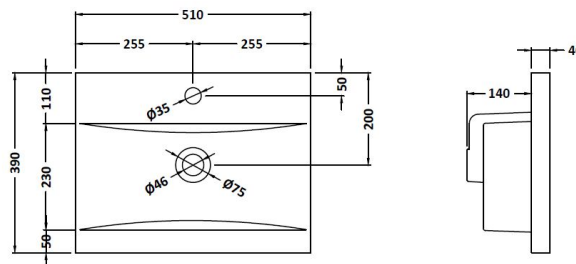

Packaging Dimensions

Height (mm):	830
Width (mm):	520
Depth (mm):	405
Gross Weight (kg):	22

Packaging Data

Box Colour:	Brown Cardboard Box - Printed
Box Qty:	0
Label Size:	0 x 0
Label Colour:	Not Applicable
Label Qty:	0

Outer Box Dimensions (If Applicable)

Height (mm):	
Width (mm):	
Depth (mm):	
Gross Weight (kg):	
Barcode:	5056462655291

Product Details

Country of Origin:	China
Fitting Instruction:	No
CE Certification:	
FSC Certified Materials:	Yes
Colour:	Satin Grey
Construction Method:	Cam & Wood Dowel
Construction Type:	Rigid
Cabinet Finish:	MFC Painted Gloss
Fascia Finish:	Mdf Painted Gloss
Cabinet Thickness (mm):	16
Fascia Thickness (mm):	18
Drawer Included:	No
Drawer Type:	Not Applicable
No of Shelves:	1
Hinge Type:	95 Degree Soft Close
Hinge Included:	Yes, Supplied
Adjustable Legs:	No, Not Required
Fixings Included:	Yes
Handle Style:	Modern
Waste Shroud:	Not Applicable
Handle Included:	Yes, Supplied
Handle Type:	Finger Pull

Sales Code: NVM012

Description: 500 Mid-Edged Basin 1 Th

Product Dimensions

Height (mm):	180
Width (mm):	510
Depth (mm):	390
Nett Weight (kg):	10.54

Packaging Dimensions

Height (mm):	210
Width (mm):	410
Depth (mm):	530
Gross Weight (kg):	10.54

Packaging Data

Box Colour:	Brown Cardboard Box - Printed
Box Qty:	1
Label Size:	100 x 50
Label Colour:	White Label
Label Qty:	2

Outer Box Dimensions (If Applicable)

Height (mm):	
Width (mm):	
Depth (mm):	
Gross Weight (kg):	
Barcode:	5055369043446