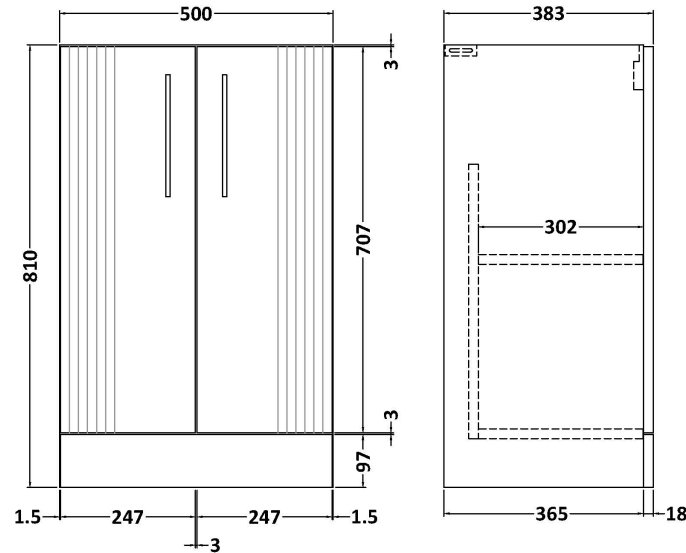

Sales Code: DPF223A

Description: 500 Fs 2-Door Vanity & Basin 1

Packaging Details

Barcode: 5056462674797

Sales Code: FLT223

Description: 500 F/S 2-Door Unit

Product Dimensions

Height (mm):	810
Width (mm):	500
Depth (mm):	383
Nett Weight (kg):	21.5

Packaging Dimensions

Height (mm):	830
Width (mm):	520
Depth (mm):	405
Gross Weight (kg):	22

Packaging Data

Box Colour:	Brown Cardboard Box - Printed
Box Qty:	0
Label Size:	0 x 0
Label Colour:	Not Applicable
Label Qty:	0

Outer Box Dimensions (If Applicable)

Height (mm):	
Width (mm):	
Depth (mm):	
Gross Weight (kg):	
Barcode:	5056462655291

Product Details

Country of Origin:	China
Fitting Instruction:	No
CE Certification:	
FSC Certified Materials:	Yes
Colour:	Satin Grey
Construction Method:	Cam & Wood Dowel
Construction Type:	Rigid
Cabinet Finish:	MFC Painted Gloss
Fascia Finish:	Mdf Painted Gloss
Cabinet Thickness (mm):	16
Fascia Thickness (mm):	18
Drawer Included:	No
Drawer Type:	Not Applicable
No of Shelves:	1
Hinge Type:	95 Degree Soft Close
Hinge Included:	Yes, Supplied
Adjustable Legs:	No, Not Required
Fixings Included:	Yes
Handle Style:	Modern
Waste Shroud:	Not Applicable
Handle Included:	Yes, Supplied
Handle Type:	Finger Pull

Sales Code: NVM012

Description: 500 Mid-Edged Basin 1 Th

Product Dimensions

Height (mm):	180
Width (mm):	510
Depth (mm):	390
Nett Weight (kg):	10.54

Packaging Dimensions

Height (mm):	210
Width (mm):	410
Depth (mm):	530
Gross Weight (kg):	10.54