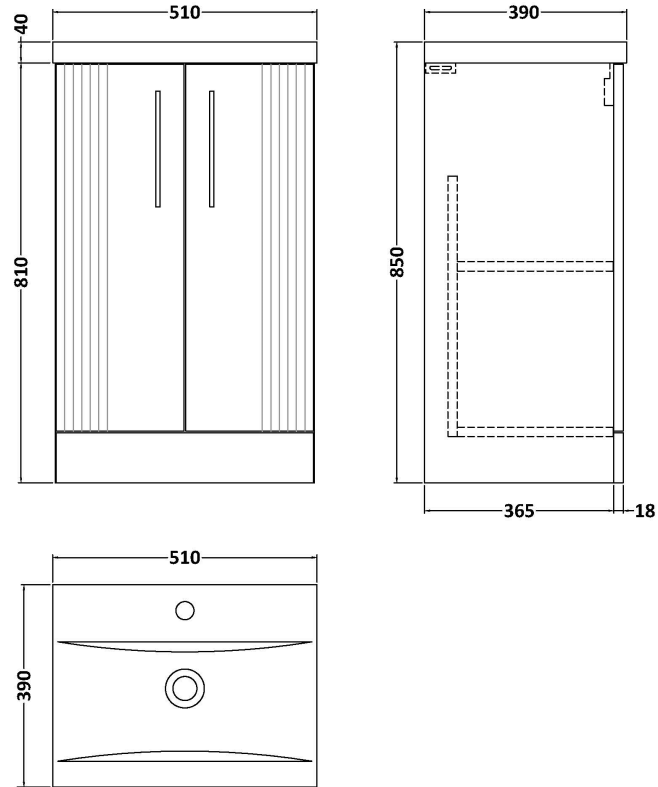

Sales Code: DPF223A

Description: 500 Fs 2-Door Vanity & Basin 1

Packaging Details

Barcode: 5056462674797

Sales Code: FLT223

Description: 500 F/S 2-Door Unit

Product Dimensions

Height (mm):	810
Width (mm):	500
Depth (mm):	383
Nett Weight (kg):	21.5

Packaging Dimensions

Height (mm):	830
Width (mm):	520
Depth (mm):	405
Gross Weight (kg):	22

Packaging Data

Box Colour:	Brown Cardboard Box - Printed
Box Qty:	0
Label Size:	0 x 0
Label Colour:	Not Applicable
Label Qty:	0

Outer Box Dimensions (If Applicable)

Height (mm):	
Width (mm):	
Depth (mm):	
Gross Weight (kg):	
Barcode:	5056462655291

Product Details

Country of Origin:	China
Fitting Instruction:	No
CE Certification:	
FSC Certified Materials:	Yes
Colour:	Satin Grey
Construction Method:	Cam & Wood Dowel
Construction Type:	Rigid
Cabinet Finish:	MFC Painted Gloss
Fascia Finish:	Mdf Painted Gloss
Cabinet Thickness (mm):	16
Fascia Thickness (mm):	18
Drawer Included:	No
Drawer Type:	Not Applicable
No of Shelves:	1
Hinge Type:	95 Degree Soft Close
Hinge Included:	Yes, Supplied
Adjustable Legs:	No, Not Required
Fixings Included:	Yes
Handle Style:	Modern
Waste Shroud:	Not Applicable
Handle Included:	Yes, Supplied
Handle Type:	Finger Pull

Sales Code: NVM012

Description: 500 Mid-Edged Basin 1 Th

Product Dimensions

Height (mm):	180
Width (mm):	510
Depth (mm):	390
Nett Weight (kg):	10.54

Packaging Dimensions

Height (mm):	210
Width (mm):	410
Depth (mm):	530
Gross Weight (kg):	10.54