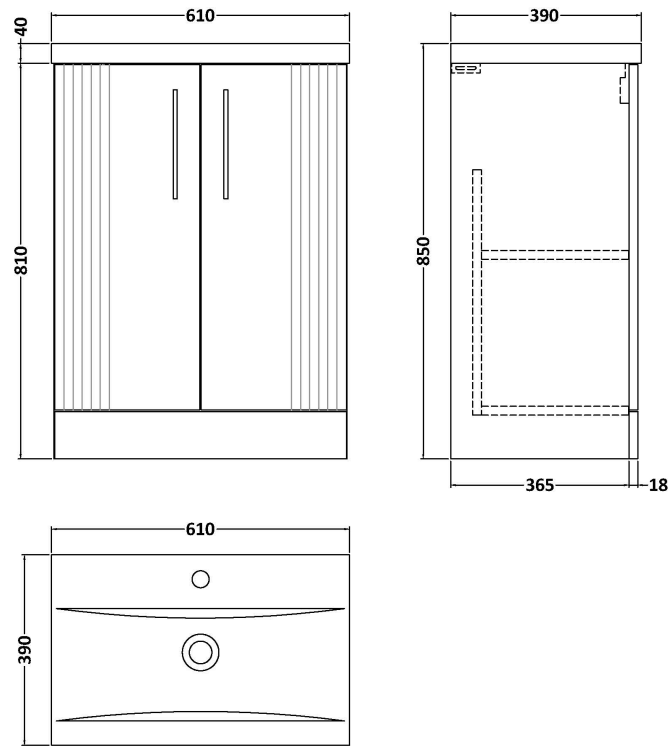

Sales Code: DPF225A

Description: 600 F/S 2-Door Vanity & Basin 1

Packaging Details

Barcode: 5056462675244

Sales Code: FLT225

Description: 600 F/S 2-Door Basin Unit

Product Dimensions

Height (mm):	810
Width (mm):	600
Depth (mm):	383
Nett Weight (kg):	26.2

Packaging Dimensions

Height (mm):	830
Width (mm):	620
Depth (mm):	405
Gross Weight (kg):	26.7

Packaging Data

Box Colour:	Brown Cardboard Box - Printed
Box Qty:	0
Label Size:	0 x 0
Label Colour:	Not Applicable
Label Qty:	0

Outer Box Dimensions (If Applicable)

Height (mm):	
Width (mm):	
Depth (mm):	
Gross Weight (kg):	
Barcode:	5056462655413

Product Details

Country of Origin:	China
Fitting Instruction:	No
CE Certification:	
FSC Certified Materials:	Yes
Colour:	Satin Grey
Construction Method:	Cam & Wood Dowel
Construction Type:	Rigid
Cabinet Finish:	MFC Painted Gloss
Fascia Finish:	Mdf Painted Gloss
Cabinet Thickness (mm):	16
Fascia Thickness (mm):	18
Drawer Included:	No
Drawer Type:	Not Applicable
No of Shelves:	1
Hinge Type:	95 Degree Soft Close
Hinge Included:	Yes, Supplied
Adjustable Legs:	No, Not Required
Fixings Included:	Yes
Handle Style:	Modern
Waste Shroud:	Not Applicable
Handle Included:	Yes, Supplied
Handle Type:	Finger Pull

Sales Code: NVM013

Description: 600 Mid-Edged Basin 1 Th

Product Dimensions

Height (mm):	180
Width (mm):	610
Depth (mm):	390
Nett Weight (kg):	11

Packaging Dimensions

Height (mm):	200
Width (mm):	410
Depth (mm):	630
Gross Weight (kg):	11