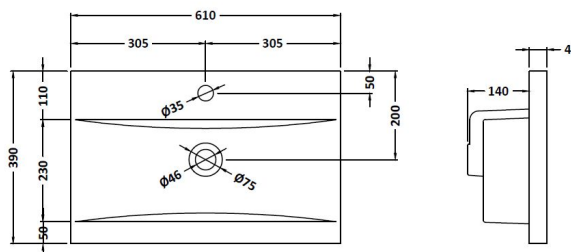

Packaging Dimensions

Height (mm):	830
Width (mm):	620
Depth (mm):	405
Gross Weight (kg):	26.7

Packaging Data

Box Colour:	Brown Cardboard Box - Printed
Box Qty:	0
Label Size:	0 x 0
Label Colour:	Not Applicable
Label Qty:	0

Outer Box Dimensions (If Applicable)

Height (mm):	
Width (mm):	
Depth (mm):	
Gross Weight (kg):	
Barcode:	5056462655413

Product Details

Country of Origin:	China
Fitting Instruction:	No
CE Certification:	
FSC Certified Materials:	Yes
Colour:	Satin Grey
Construction Method:	Cam & Wood Dowel
Construction Type:	Rigid
Cabinet Finish:	MFC Painted Gloss
Fascia Finish:	Mdf Painted Gloss
Cabinet Thickness (mm):	16
Fascia Thickness (mm):	18
Drawer Included:	No
Drawer Type:	Not Applicable
No of Shelves:	1
Hinge Type:	95 Degree Soft Close
Hinge Included:	Yes, Supplied
Adjustable Legs:	No, Not Required
Fixings Included:	Yes
Handle Style:	Modern
Waste Shroud:	Not Applicable
Handle Included:	Yes, Supplied
Handle Type:	Finger Pull

Sales Code: NVM013

Description: 600 Mid-Edged Basin 1 Th

Product Dimensions

Height (mm):	180
Width (mm):	610
Depth (mm):	390
Nett Weight (kg):	11

Packaging Dimensions

Height (mm):	200
Width (mm):	410
Depth (mm):	630
Gross Weight (kg):	11

Packaging Data

Box Colour:	Brown Cardboard Box - Printed
Box Qty:	1
Label Size:	100 x 50
Label Colour:	White Label
Label Qty:	2

Outer Box Dimensions (If Applicable)

Height (mm):	
Width (mm):	
Depth (mm):	
Gross Weight (kg):	
Barcode:	5055369043415