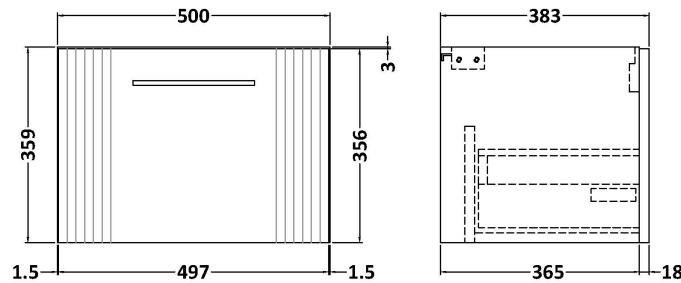

Sales Code: DPF291A

Description: 500 W/H Single Drawer Vanity & Basin 1

Packaging Details

Barcode: 5056462674940

Sales Code: FLT291

Description: 500 W/H Single Drawer Unit

Product Dimensions

Height (mm):	359
Width (mm):	500
Depth (mm):	383
Nett Weight (kg):	12

Packaging Dimensions

Height (mm):	380
Width (mm):	520
Depth (mm):	405
Gross Weight (kg):	12.5

Packaging Data

Box Colour:	Brown Cardboard Box - Printed
Box Qty:	0
Label Size:	0 x 0
Label Colour:	Not Applicable
Label Qty:	0

Sales Code: NVM012

Description: 500 Mid-Edged Basin 1 Th

Product Dimensions

Height (mm):	180
Width (mm):	510
Depth (mm):	390
Nett Weight (kg):	10.54

Packaging Dimensions

Height (mm):	210
Width (mm):	410
Depth (mm):	530
Gross Weight (kg):	10.54

Packaging Data

Box Colour:	Brown Cardboard Box - Printed
Box Qty:	1
Label Size:	100 x 50
Label Colour:	White Label
Label Qty:	2

Outer Box Dimensions (If Applicable)

Height (mm):	
Width (mm):	
Depth (mm):	
Gross Weight (kg):	
Barcode:	5055369043446