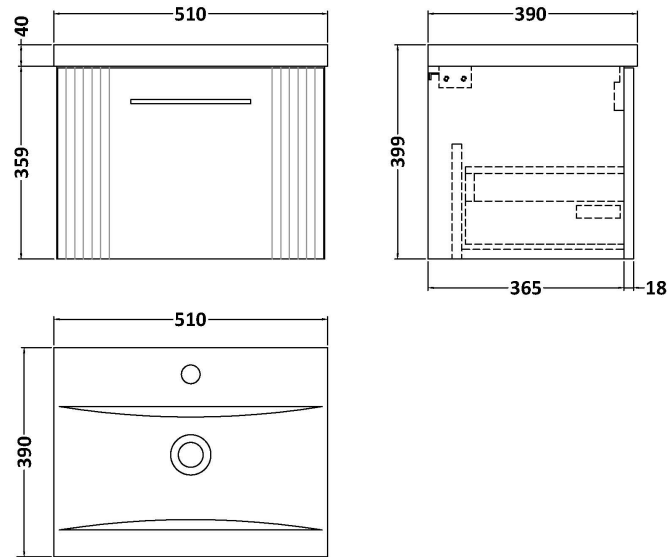

Sales Code: DPF291A

Description: 500 W/H Single Drawer Vanity & Basin 1

Packaging Details

Barcode: 5056462674940

Sales Code: FLT291

Description: 500 W/H Single Drawer Unit

Product Dimensions

Height (mm):	359
Width (mm):	500
Depth (mm):	383
Nett Weight (kg):	12

Packaging Dimensions

Height (mm):	380
Width (mm):	520
Depth (mm):	405
Gross Weight (kg):	12.5

Packaging Data

Box Colour:	Brown Cardboard Box - Printed
Box Qty:	0
Label Size:	0 x 0
Label Colour:	Not Applicable
Label Qty:	0

Outer Box Dimensions (If Applicable)

Height (mm):	
Width (mm):	
Depth (mm):	
Gross Weight (kg):	
Barcode:	5056462655338

Product Details

Country of Origin:	China
Fitting Instruction:	No
CE Certification:	
FSC Certified Materials:	Yes
Colour:	Satin Grey
Construction Method:	Cam & Wood Dowel
Construction Type:	Rigid
Cabinet Finish:	MFC Painted Gloss
Fascia Finish:	Mdf Painted Gloss
Cabinet Thickness (mm):	16
Fascia Thickness (mm):	18
Drawer Included:	Yes
Drawer Type:	80mm High Metal S/C Inc Galler
No of Shelves:	0
Hinge Type:	Not Applicable
Hinge Included:	No
Adjustable Legs:	No, Not Required
Fixings Included:	Yes
Handle Style:	Modern
Waste Shroud:	Yes
Handle Included:	Yes, Supplied
Handle Type:	Finger Pull

Sales Code: NVM012

Description: 500 Mid-Edged Basin 1 Th

Product Dimensions

Height (mm):	180
Width (mm):	510
Depth (mm):	390
Nett Weight (kg):	10.54

Packaging Dimensions

Height (mm):	210
Width (mm):	410
Depth (mm):	530
Gross Weight (kg):	10.54