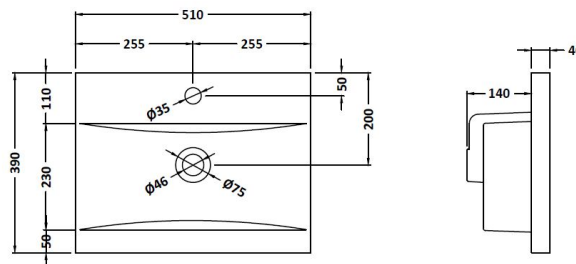

Packaging Dimensions

Height (mm):	380
Width (mm):	520
Depth (mm):	405
Gross Weight (kg):	12.5

Packaging Data

Box Colour:	Brown Cardboard Box - Printed
Box Qty:	0
Label Size:	0 x 0
Label Colour:	Not Applicable
Label Qty:	0

Outer Box Dimensions (If Applicable)

Height (mm):	
Width (mm):	
Depth (mm):	
Gross Weight (kg):	
Barcode:	5056462655338

Product Details

Country of Origin:	China
Fitting Instruction:	No
CE Certification:	
FSC Certified Materials:	Yes
Colour:	Satin Grey
Construction Method:	Cam & Wood Dowel
Construction Type:	Rigid
Cabinet Finish:	MFC Painted Gloss
Fascia Finish:	Mdf Painted Gloss
Cabinet Thickness (mm):	16
Fascia Thickness (mm):	18
Drawer Included:	Yes
Drawer Type:	80mm High Metal S/C Inc Galler
No of Shelves:	0
Hinge Type:	Not Applicable
Hinge Included:	No
Adjustable Legs:	No, Not Required
Fixings Included:	Yes
Handle Style:	Modern
Waste Shroud:	Yes
Handle Included:	Yes, Supplied
Handle Type:	Finger Pull

Sales Code: NVM012

Description: 500 Mid-Edged Basin 1 Th

Product Dimensions

Height (mm):	180
Width (mm):	510
Depth (mm):	390
Nett Weight (kg):	10.54

Packaging Dimensions

Height (mm):	210
Width (mm):	410
Depth (mm):	530
Gross Weight (kg):	10.54

Packaging Data

Box Colour:	Brown Cardboard Box - Printed
Box Qty:	1
Label Size:	100 x 50
Label Colour:	White Label
Label Qty:	2

Outer Box Dimensions (If Applicable)

Height (mm):	
Width (mm):	
Depth (mm):	
Gross Weight (kg):	
Barcode:	5055369043446