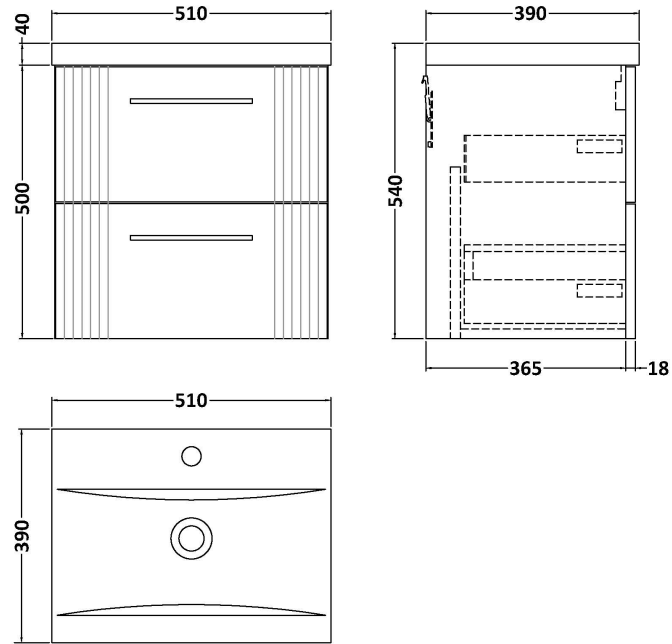

Sales Code: DPF292A

Description: 500 W/H 2-Drawer Vanity & Basin 1

Packaging Details

Barcode: 5056462675091

Sales Code: FLT292

Description: 500 W/H 2-Drawer Unit

Product Dimensions

Height (mm):	500
Width (mm):	500
Depth (mm):	383
Nett Weight (kg):	18.5

Packaging Dimensions

Height (mm):	520
Width (mm):	520
Depth (mm):	405
Gross Weight (kg):	19

Packaging Data

Box Colour:	Brown Cardboard Box - Printed
Box Qty:	0
Label Size:	0 x 0
Label Colour:	Not Applicable
Label Qty:	0

Outer Box Dimensions (If Applicable)

Height (mm):	
Width (mm):	
Depth (mm):	
Gross Weight (kg):	
Barcode:	5056462655376

Product Details

Country of Origin:	China
Fitting Instruction:	No
CE Certification:	
FSC Certified Materials:	Yes
Colour:	Satin Grey
Construction Method:	Cam & Wood Dowel
Construction Type:	Rigid
Cabinet Finish:	MFC Painted Gloss
Fascia Finish:	Mdf Painted Gloss
Cabinet Thickness (mm):	16
Fascia Thickness (mm):	18
Drawer Included:	Yes
Drawer Type:	80mm High Metal Softclose
No of Shelves:	0
Hinge Type:	Not Applicable
Hinge Included:	No
Adjustable Legs:	No, Not Required
Fixings Included:	Yes
Handle Style:	Modern
Waste Shroud:	Yes
Handle Included:	Yes, Supplied
Handle Type:	Finger Pull

Sales Code: NVM012

Description: 500 Mid-Edged Basin 1 Th

Product Dimensions

Height (mm):	180
Width (mm):	510
Depth (mm):	390
Nett Weight (kg):	10.54

Packaging Dimensions

Height (mm):	210
Width (mm):	410
Depth (mm):	530
Gross Weight (kg):	10.54