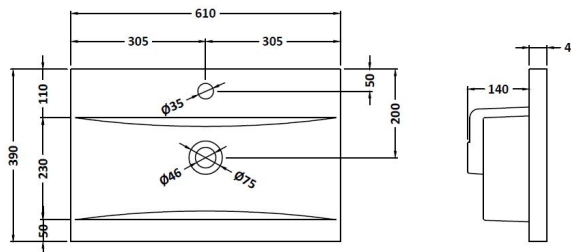

Packaging Dimensions

Height (mm):	520
Width (mm):	620
Depth (mm):	405
Gross Weight (kg):	23

Packaging Data

Box Colour:	Brown Cardboard Box - Printed
Box Qty:	0
Label Size:	0 x 0
Label Colour:	Not Applicable
Label Qty:	0

Outer Box Dimensions (If Applicable)

Height (mm):	
Width (mm):	
Depth (mm):	
Gross Weight (kg):	
Barcode:	5056462655499

Product Details

Country of Origin:	China
Fitting Instruction:	No
CE Certification:	
FSC Certified Materials:	Yes
Colour:	Satin Grey
Construction Method:	Cam & Wood Dowel
Construction Type:	Rigid
Cabinet Finish:	MFC Painted Gloss
Fascia Finish:	Mdf Painted Gloss
Cabinet Thickness (mm):	16
Fascia Thickness (mm):	18
Drawer Included:	Yes
Drawer Type:	80mm High Metal Softclose
No of Shelves:	0
Hinge Type:	Not Applicable
Hinge Included:	No
Adjustable Legs:	No, Not Required
Fixings Included:	Yes
Handle Style:	Modern
Waste Shroud:	Yes
Handle Included:	Yes, Supplied
Handle Type:	Finger Pull

Sales Code: NVM013

Description: 600 Mid-Edged Basin 1 Th

Product Dimensions

Height (mm):	180
Width (mm):	610
Depth (mm):	390
Nett Weight (kg):	11

Packaging Dimensions

Height (mm):	200
Width (mm):	410
Depth (mm):	630
Gross Weight (kg):	11

Packaging Data

Box Colour:	Brown Cardboard Box - Printed
Box Qty:	1
Label Size:	100 x 50
Label Colour:	White Label
Label Qty:	2

Outer Box Dimensions (If Applicable)

Height (mm):	
Width (mm):	
Depth (mm):	
Gross Weight (kg):	
Barcode:	5055369043415