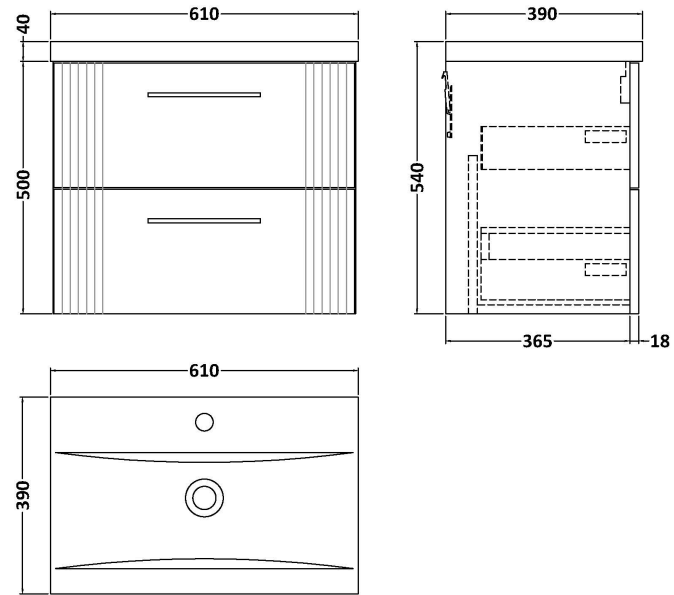

Sales Code: DPF293A

Description: 600 W/H 2-Drawer Vanity & Basin 1

Packaging Details

Barcode: 5056462675787

Sales Code: FLT293

Description: 600 W/H 2-Drawer Unit

Product Dimensions

Height (mm):	500
Width (mm):	600
Depth (mm):	383
Nett Weight (kg):	22.5

Packaging Dimensions

Height (mm):	520
Width (mm):	620
Depth (mm):	405
Gross Weight (kg):	23

Packaging Data

Box Colour:	Brown Cardboard Box - Printed
Box Qty:	0
Label Size:	0 x 0
Label Colour:	Not Applicable
Label Qty:	0

Outer Box Dimensions (If Applicable)

Height (mm):	
Width (mm):	
Depth (mm):	
Gross Weight (kg):	
Barcode:	5056462655499

Product Details

Country of Origin:	China
Fitting Instruction:	No
CE Certification:	
FSC Certified Materials:	Yes
Colour:	Satin Grey
Construction Method:	Cam & Wood Dowel
Construction Type:	Rigid
Cabinet Finish:	MFC Painted Gloss
Fascia Finish:	Mdf Painted Gloss
Cabinet Thickness (mm):	16
Fascia Thickness (mm):	18
Drawer Included:	Yes
Drawer Type:	80mm High Metal Softclose
No of Shelves:	0
Hinge Type:	Not Applicable
Hinge Included:	No
Adjustable Legs:	No, Not Required
Fixings Included:	Yes
Handle Style:	Modern
Waste Shroud:	Yes
Handle Included:	Yes, Supplied
Handle Type:	Finger Pull

Sales Code: NVM013

Description: 600 Mid-Edged Basin 1 Th

Product Dimensions

Height (mm):	180
Width (mm):	610
Depth (mm):	390
Nett Weight (kg):	11

Packaging Dimensions

Height (mm):	200
Width (mm):	410
Depth (mm):	630
Gross Weight (kg):	11