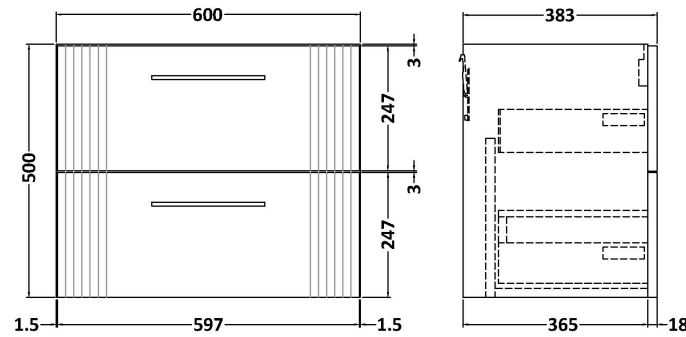

Sales Code: DPF293A

Description: 600 W/H 2-Drawer Vanity & Basin 1

Packaging Details

Barcode: 5056462675787

Sales Code: FLT293

Description: 600 W/H 2-Drawer Unit

Product Dimensions

Height (mm):	500
Width (mm):	600
Depth (mm):	383
Nett Weight (kg):	22.5

Packaging Dimensions

Height (mm):	520
Width (mm):	620
Depth (mm):	405
Gross Weight (kg):	23

Packaging Data

Box Colour:	Brown Cardboard Box - Printed
Box Qty:	0
Label Size:	0 x 0
Label Colour:	Not Applicable
Label Qty:	0

Sales Code: NVM013

Description: 600 Mid-Edged Basin 1 Th

Product Dimensions

Height (mm):	180
Width (mm):	610
Depth (mm):	390
Nett Weight (kg):	11

Packaging Dimensions

Height (mm):	200
Width (mm):	410
Depth (mm):	630
Gross Weight (kg):	11

Packaging Data

Box Colour:	Brown Cardboard Box - Printed
Box Qty:	1
Label Size:	100 x 50
Label Colour:	White Label
Label Qty:	2

Outer Box Dimensions (If Applicable)

Height (mm):	
Width (mm):	
Depth (mm):	
Gross Weight (kg):	
Barcode:	5055369043415