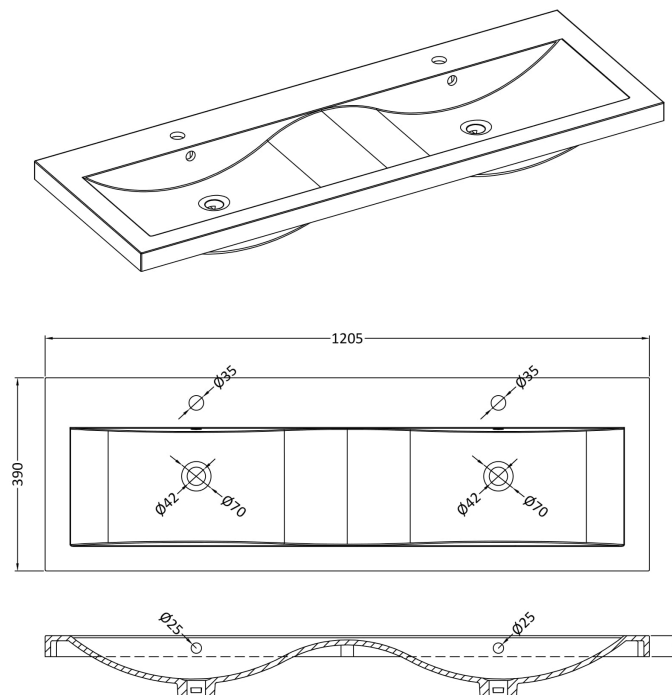

### Product Dimensions

Height (mm):	500
Width (mm):	600
Depth (mm):	383
Nett Weight (kg):	22.5

### Packaging Dimensions

Height (mm):	520
Width (mm):	620
Depth (mm):	405
Gross Weight (kg):	23

### Outer Box Dimensions (If Applicable)

Height (mm):	
Width (mm):	
Depth (mm):	
Gross Weight (kg):	
Barcode:	5056462655499

### Product Dimensions

Height (mm):	390
Width (mm):	1205
Depth (mm):	175
Nett Weight (kg):	27