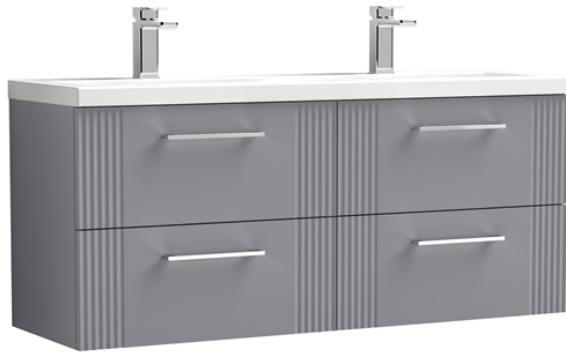

Sales Code: DPF293F

Description: 1200 W/H 4-Drawer Vanity & Double Basin

### Packaging Details

Barcode: 5056462676944

Sales Code: FLT293

Description: 600 W/H 2-Drawer Unit

### Product Dimensions

Height (mm):	500
Width (mm):	600
Depth (mm):	383
Nett Weight (kg):	22.5

Sales Code: CBM424

Description: Double Ceramic Basin 1208X392