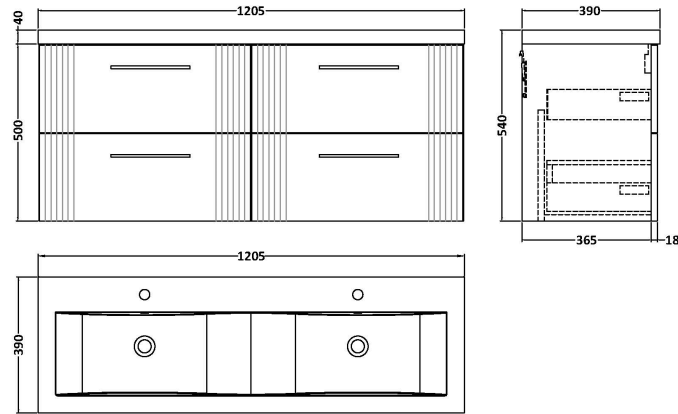

Sales Code: DPF293F

Description: 1200 W/H 4-Drawer Vanity & Double Basin

Packaging Details

Barcode: 5056462676944