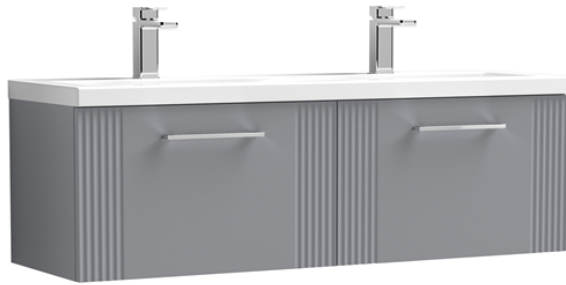

Sales Code: DPF294F

Description: 1200 W/H 2-Drawer Vanity & Double Basin

Packaging Details

Barcode: 5056462676791

Sales Code: FLT294

Description: 600 W/H Single Drawer Unit

Product Dimensions

Height (mm):	359
Width (mm):	600
Depth (mm):	383
Nett Weight (kg):	13

Outer Box Dimensions (If Applicable)

Height (mm):	
Width (mm):	
Depth (mm):	
Gross Weight (kg):	
Barcode:	5056462655451

Product Details

Country of Origin:	China
Fitting Instruction:	No
CE Certification:	
FSC Certified Materials:	Yes
Colour:	Satin Grey
Construction Method:	Cam & Wood Dowel
Construction Type:	Rigid
Cabinet Finish:	MFC Painted Gloss
Fascia Finish:	Mdf Painted Gloss
Cabinet Thickness (mm):	16
Fascia Thickness (mm):	18
Drawer Included:	Yes
Drawer Type:	80mm High Metal S/C Inc Galler
No of Shelves:	0
Hinge Type:	Not Applicable
Hinge Included:	No
Adjustable Legs:	No, Not Required
Fixings Included:	Yes
Handle Style:	Modern
Waste Shroud:	Yes
Handle Included:	Yes, Supplied
Handle Type:	Finger Pull

Sales Code: CBM424

Description: Double Ceramic Basin 1208X392

Product Dimensions

Height (mm):	390
Width (mm):	1205
Depth (mm):	175
Nett Weight (kg):	27

Packaging Dimensions

Height (mm):	205
Width (mm):	1270
Depth (mm):	510
Gross Weight (kg):	27