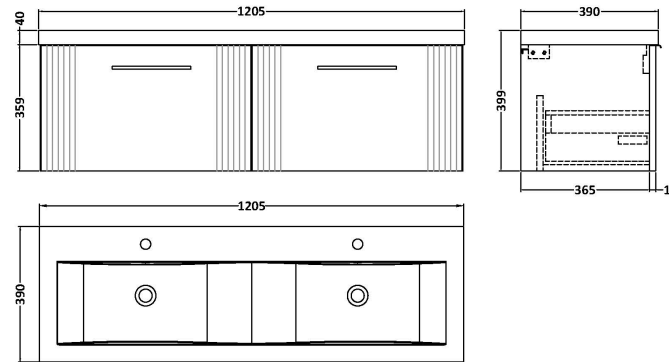

Sales Code: DPF294F

Description: 1200 W/H 2-Drawer Vanity & Double Basin

Packaging Details

Barcode: 5056462676791

Sales Code: FLT294

Description: 600 W/H Single Drawer Unit

Product Dimensions

Height (mm):	359
Width (mm):	600
Depth (mm):	383
Nett Weight (kg):	13

Packaging Dimensions

Height (mm):	380
Width (mm):	620
Depth (mm):	405
Gross Weight (kg):	13.5

Packaging Data

Box Colour:	Brown Cardboard Box - Printed
Box Qty:	0
Label Size:	0 x 0
Label Colour:	Not Applicable
Label Qty:	0

Outer Box Dimensions (If Applicable)

Height (mm):	
Width (mm):	
Depth (mm):	
Gross Weight (kg):	
Barcode:	5056462655451

Product Details

Country of Origin:	China
Fitting Instruction:	No
CE Certification:	
FSC Certified Materials:	Yes
Colour:	Satin Grey
Construction Method:	Cam & Wood Dowel
Construction Type:	Rigid
Cabinet Finish:	MFC Painted Gloss
Fascia Finish:	Mdf Painted Gloss
Cabinet Thickness (mm):	16
Fascia Thickness (mm):	18
Drawer Included:	Yes
Drawer Type:	80mm High Metal S/C Inc Galler
No of Shelves:	0
Hinge Type:	Not Applicable
Hinge Included:	No
Adjustable Legs:	No, Not Required
Fixings Included:	Yes
Handle Style:	Modern
Waste Shroud:	Yes
Handle Included:	Yes, Supplied
Handle Type:	Finger Pull

Sales Code: CBM424

Description: Double Ceramic Basin 1208X392

Product Dimensions

Height (mm):	390
Width (mm):	1205
Depth (mm):	175
Nett Weight (kg):	27

Packaging Dimensions

Height (mm):	205
Width (mm):	1270
Depth (mm):	510
Gross Weight (kg):	27