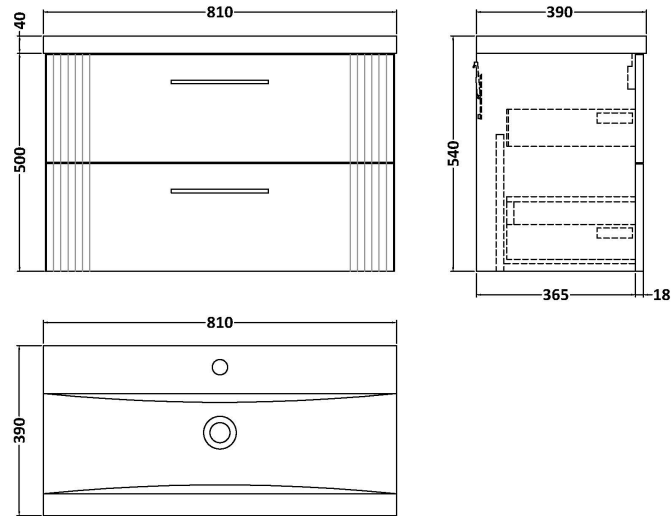

Sales Code: DPF295A

Description: 800 W/H 2-Drawer Vanity & Basin 1

Packaging Details

Barcode: 5056462676487

Sales Code: FLT295

Description: 800 W/H 2-Drawer Unit

Product Dimensions

Height (mm):	500
Width (mm):	800
Depth (mm):	383
Nett Weight (kg):	24.5

Packaging Dimensions

Height (mm):	520
Width (mm):	820
Depth (mm):	405
Gross Weight (kg):	25

Packaging Data

Box Colour:	Brown Cardboard Box - Printed
Box Qty:	0
Label Size:	0 x 0
Label Colour:	Not Applicable
Label Qty:	0

Outer Box Dimensions (If Applicable)

Height (mm):	
Width (mm):	
Depth (mm):	
Gross Weight (kg):	
Barcode:	5056462655574

Product Details

Country of Origin:	China
Fitting Instruction:	No
CE Certification:	
FSC Certified Materials:	Yes
Colour:	Satin Grey
Construction Method:	Cam & Wood Dowel
Construction Type:	Rigid
Cabinet Finish:	MFC Painted Gloss
Fascia Finish:	Mdf Painted Gloss
Cabinet Thickness (mm):	16
Fascia Thickness (mm):	18
Drawer Included:	Yes
Drawer Type:	80mm High Metal Softclose
No of Shelves:	0
Hinge Type:	Not Applicable
Hinge Included:	No
Adjustable Legs:	No, Not Required
Fixings Included:	Yes
Handle Style:	Modern
Waste Shroud:	Yes
Handle Included:	Yes, Supplied
Handle Type:	Finger Pull

Sales Code: NVM015

Description: 800 Mid Edged Basin 1 Th

Product Dimensions

Height (mm):	180
Width (mm):	810
Depth (mm):	390
Nett Weight (kg):	15

Packaging Dimensions

Height (mm):	210
Width (mm):	410
Depth (mm):	830
Gross Weight (kg):	15