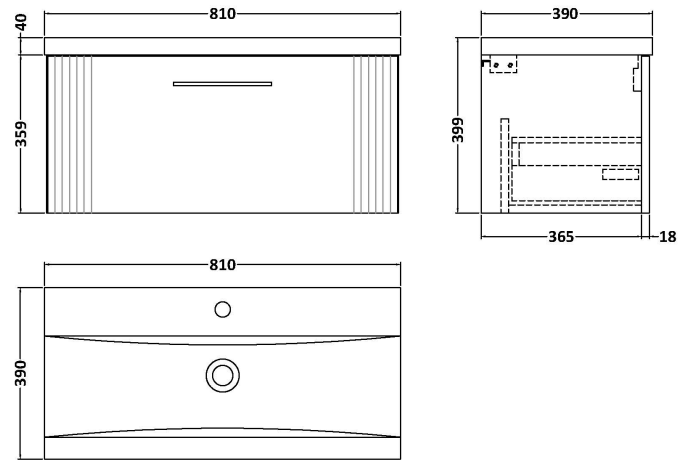

Sales Code: DPF296A

Description: 800 W/H Single Drawer Vanity & Basin 1

Packaging Details

Barcode: 5056462676135

Sales Code: FLT296

Description: 800 W/H Single Drawer Unit

Product Dimensions

Height (mm):	359
Width (mm):	800
Depth (mm):	383
Nett Weight (kg):	17.5

Packaging Dimensions

Height (mm):	380
Width (mm):	820
Depth (mm):	405
Gross Weight (kg):	18

Packaging Data

Box Colour:	Brown Cardboard Box - Printed
Box Qty:	0
Label Size:	0 x 0
Label Colour:	Not Applicable
Label Qty:	0

Outer Box Dimensions (If Applicable)

Height (mm):	
Width (mm):	
Depth (mm):	
Gross Weight (kg):	
Barcode:	5056462655536

Product Details

Country of Origin:	China
Fitting Instruction:	No
CE Certification:	
FSC Certified Materials:	Yes
Colour:	Satin Grey
Construction Method:	Cam & Wood Dowel
Construction Type:	Rigid
Cabinet Finish:	MFC Painted Gloss
Fascia Finish:	Mdf Painted Gloss
Cabinet Thickness (mm):	16
Fascia Thickness (mm):	18
Drawer Included:	Yes
Drawer Type:	80mm High Metal S/C Inc Galler
No of Shelves:	0
Hinge Type:	Not Applicable
Hinge Included:	No
Adjustable Legs:	No, Not Required
Fixings Included:	Yes
Handle Style:	Modern
Waste Shroud:	Yes
Handle Included:	Yes, Supplied
Handle Type:	Finger Pull

Sales Code: NVM015

Description: 800 Mid Edged Basin 1 Th

Product Dimensions

Height (mm):	180
Width (mm):	810
Depth (mm):	390
Nett Weight (kg):	15

Packaging Dimensions

Height (mm):	210
Width (mm):	410
Depth (mm):	830
Gross Weight (kg):	15