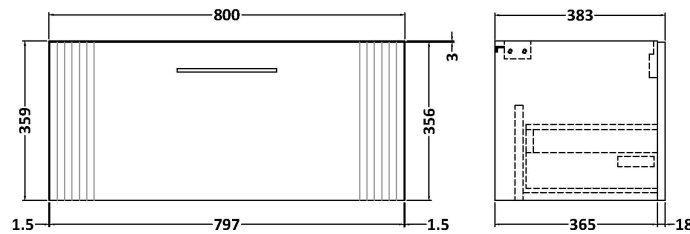

Sales Code: DPF296A

Description: 800 W/H Single Drawer Vanity & Basin 1

Packaging Details

Barcode: 5056462676135

Sales Code: FLT296

Description: 800 W/H Single Drawer Unit

Product Dimensions

Height (mm):	359
Width (mm):	800
Depth (mm):	383
Nett Weight (kg):	17.5

Packaging Dimensions

Height (mm):	380
Width (mm):	820
Depth (mm):	405
Gross Weight (kg):	18

Packaging Data

Box Colour:	Brown Cardboard Box - Printed
Box Qty:	0
Label Size:	0 x 0
Label Colour:	Not Applicable
Label Qty:	0

Sales Code: NVM015

Description: 800 Mid Edged Basin 1 Th

Product Dimensions

Height (mm):	180
Width (mm):	810
Depth (mm):	390
Nett Weight (kg):	15

Packaging Dimensions

Height (mm):	210
Width (mm):	410
Depth (mm):	830
Gross Weight (kg):	15

Packaging Data

Box Colour:	Brown Cardboard Box
Box Qty:	1
Label Size:	100 x 50
Label Colour:	White Label
Label Qty:	2

Outer Box Dimensions (If Applicable)

Height (mm):	
Width (mm):	
Depth (mm):	
Gross Weight (kg):	
Barcode:	5055369043422