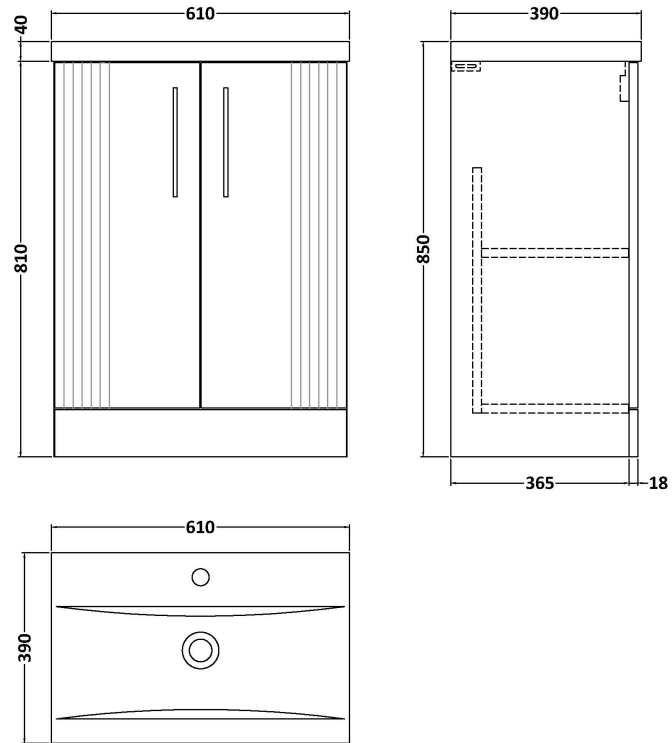

Sales Code: DPF325A

Description: 600 F/S 2-Door Vanity & Basin 1

Packaging Details

Barcode: 5056462675275

Sales Code: FLT325

Description: 600 F/S 2-Door Basin Unit

Product Dimensions

Height (mm):	810
Width (mm):	600
Depth (mm):	383
Nett Weight (kg):	26.2

Packaging Dimensions

Height (mm):	830
Width (mm):	620
Depth (mm):	405
Gross Weight (kg):	26.7

Packaging Data

Box Colour:	Brown Cardboard Box - Printed
Box Qty:	0
Label Size:	0 x 0
Label Colour:	Not Applicable
Label Qty:	0

Outer Box Dimensions (If Applicable)

Height (mm):	
Width (mm):	
Depth (mm):	
Gross Weight (kg):	
Barcode:	5056462655420

Product Details

Country of Origin:	China
Fitting Instruction:	No
CE Certification:	
FSC Certified Materials:	Yes
Colour:	Satin Blue
Construction Method:	Cam & Wood Dowel
Construction Type:	Rigid
Cabinet Finish:	MFC Painted Gloss
Fascia Finish:	Mdf Painted Gloss
Cabinet Thickness (mm):	16
Fascia Thickness (mm):	18
Drawer Included:	No
Drawer Type:	Not Applicable
No of Shelves:	1
Hinge Type:	95 Degree Soft Close
Hinge Included:	Yes, Supplied
Adjustable Legs:	No, Not Required
Fixings Included:	Yes
Handle Style:	Modern
Waste Shroud:	Not Applicable
Handle Included:	Yes, Supplied
Handle Type:	Finger Pull

Sales Code: NVM013

Description: 600 Mid-Edged Basin 1 Th

Product Dimensions

Height (mm):	180
Width (mm):	610
Depth (mm):	390
Nett Weight (kg):	11

Packaging Dimensions

Height (mm):	200
Width (mm):	410
Depth (mm):	630
Gross Weight (kg):	11