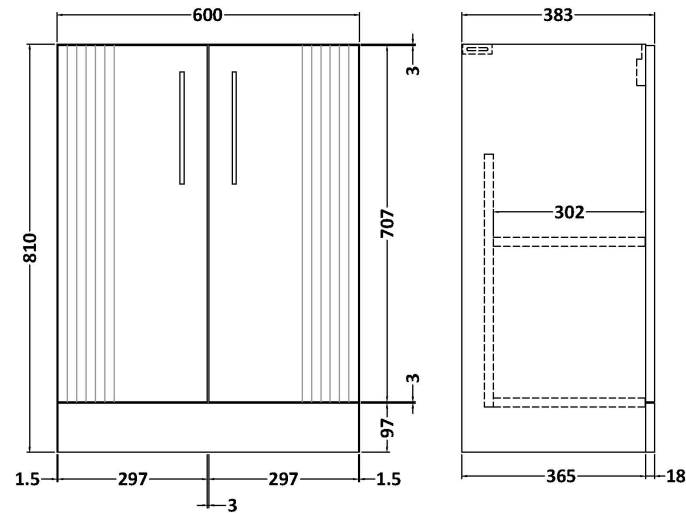

Sales Code: DPF325A

Description: 600 F/S 2-Door Vanity & Basin 1

Packaging Details

Barcode: 5056462675275

Sales Code: FLT325

Description: 600 F/S 2-Door Basin Unit

Product Dimensions

Height (mm):	810
Width (mm):	600
Depth (mm):	383
Nett Weight (kg):	26.2

Packaging Dimensions

Height (mm):	830
Width (mm):	620
Depth (mm):	405
Gross Weight (kg):	26.7

Packaging Data

Box Colour:	Brown Cardboard Box - Printed
Box Qty:	0
Label Size:	0 x 0
Label Colour:	Not Applicable
Label Qty:	0

Outer Box Dimensions (If Applicable)

Height (mm):	
Width (mm):	
Depth (mm):	
Gross Weight (kg):	
Barcode:	5056462655420

Product Details

Country of Origin:	China
Fitting Instruction:	No
CE Certification:	
FSC Certified Materials:	Yes
Colour:	Satin Blue
Construction Method:	Cam & Wood Dowel
Construction Type:	Rigid
Cabinet Finish:	MFC Painted Gloss
Fascia Finish:	Mdf Painted Gloss
Cabinet Thickness (mm):	16
Fascia Thickness (mm):	18
Drawer Included:	No
Drawer Type:	Not Applicable
No of Shelves:	1
Hinge Type:	95 Degree Soft Close
Hinge Included:	Yes, Supplied
Adjustable Legs:	No, Not Required
Fixings Included:	Yes
Handle Style:	Modern
Waste Shroud:	Not Applicable
Handle Included:	Yes, Supplied
Handle Type:	Finger Pull

Sales Code: NVM013

Description: 600 Mid-Edged Basin 1 Th

Product Dimensions

Height (mm):	180
Width (mm):	610
Depth (mm):	390
Nett Weight (kg):	11

Packaging Dimensions

Height (mm):	200
Width (mm):	410
Depth (mm):	630
Gross Weight (kg):	11