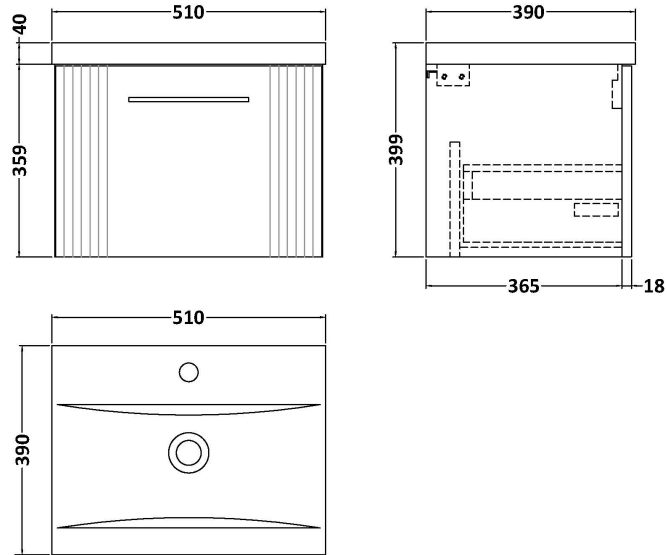

Sales Code: DPF391A

Description: 500 W/H Single Drawer Vanity & Basin 1

Packaging Details

Barcode: 5056462674971

Sales Code: FLT391

Description: 500 W/H Single Drawer Unit

Product Dimensions

Height (mm):	359
Width (mm):	500
Depth (mm):	383
Nett Weight (kg):	12

Packaging Dimensions

Height (mm):	380
Width (mm):	520
Depth (mm):	405
Gross Weight (kg):	12.5

Packaging Data

Box Colour:	Brown Cardboard Box - Printed
Box Qty:	0
Label Size:	0 x 0
Label Colour:	Not Applicable
Label Qty:	0

Outer Box Dimensions (If Applicable)

Height (mm):	
Width (mm):	
Depth (mm):	
Gross Weight (kg):	
Barcode:	5056462655345

Product Details

Country of Origin:	China
Fitting Instruction:	No
CE Certification:	
FSC Certified Materials:	Yes
Colour:	Satin Blue
Construction Method:	Cam & Wood Dowel
Construction Type:	Rigid
Cabinet Finish:	MFC Painted Gloss
Fascia Finish:	Mdf Painted Gloss
Cabinet Thickness (mm):	16
Fascia Thickness (mm):	18
Drawer Included:	Yes
Drawer Type:	80mm High Metal S/C Inc Galler
No of Shelves:	0
Hinge Type:	Not Applicable
Hinge Included:	No
Adjustable Legs:	No, Not Required
Fixings Included:	Yes
Handle Style:	Not Applicable
Waste Shroud:	Yes
Handle Included:	No
Handle Type:	Not Applicable

Sales Code: NVM012

Description: 500 Mid-Edged Basin 1 Th

Product Dimensions

Height (mm):	180
Width (mm):	510
Depth (mm):	390
Nett Weight (kg):	10.54

Packaging Dimensions

Height (mm):	210
Width (mm):	410
Depth (mm):	530
Gross Weight (kg):	10.54