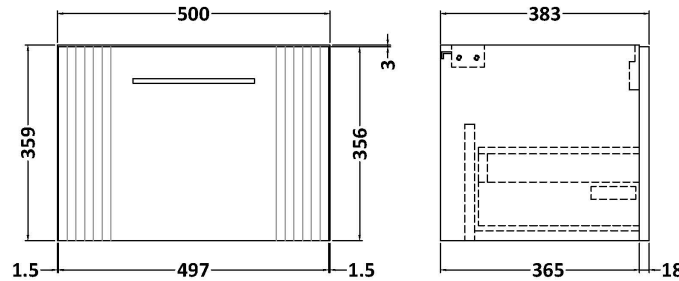

Sales Code: DPF391A

Description: 500 W/H Single Drawer Vanity & Basin 1

Packaging Details

Barcode: 5056462674971

Sales Code: FLT391

Description: 500 W/H Single Drawer Unit

Product Dimensions

Height (mm):	359
Width (mm):	500
Depth (mm):	383
Nett Weight (kg):	12

Packaging Dimensions

Height (mm):	380
Width (mm):	520
Depth (mm):	405
Gross Weight (kg):	12.5

Packaging Data

Box Colour:	Brown Cardboard Box - Printed
Box Qty:	0
Label Size:	0 x 0
Label Colour:	Not Applicable
Label Qty:	0

Sales Code: NVM012

Description: 500 Mid-Edged Basin 1 Th

Product Dimensions

Height (mm):	180
Width (mm):	510
Depth (mm):	390
Nett Weight (kg):	10.54

Packaging Dimensions

Height (mm):	210
Width (mm):	410
Depth (mm):	530
Gross Weight (kg):	10.54

Packaging Data

Box Colour:	Brown Cardboard Box - Printed
Box Qty:	1
Label Size:	100 x 50
Label Colour:	White Label
Label Qty:	2

Outer Box Dimensions (If Applicable)

Height (mm):	
Width (mm):	
Depth (mm):	
Gross Weight (kg):	
Barcode:	5055369043446