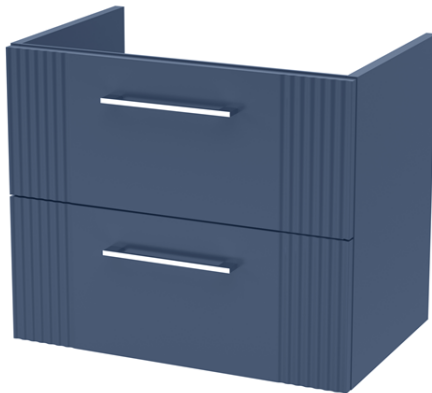

Sales Code: DPF393A

Description: 600 W/H 2-Drawer Vanity & Basin 1

### Packaging Details

Barcode: 5056462675855

Sales Code: FLT393

Description: 600 W/H 2-Drawer Unit

**Product Dimensions**

Height (mm):	500
Width (mm):	600
Depth (mm):	383
Nett Weight (kg):	22.5

**Packaging Dimensions**

Height (mm):	520
Width (mm):	620
Depth (mm):	405
Gross Weight (kg):	23

**Packaging Data**

Box Colour:	Brown Cardboard Box - Printed
Box Qty:	0
Label Size:	0 x 0
Label Colour:	Not Applicable
Label Qty:	0

### Product Dimensions

Height (mm):	180
Width (mm):	610
Depth (mm):	390
Nett Weight (kg):	11