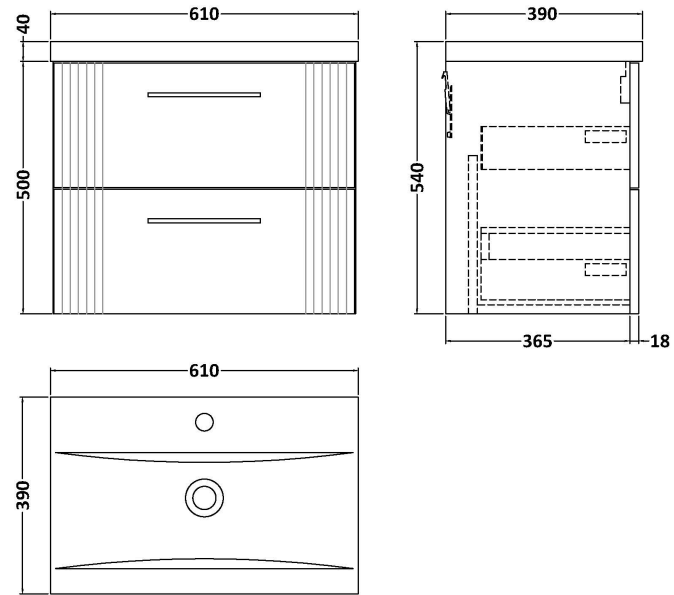

### Packaging Details

Barcode: 5056462675855

Sales Code: FLT393

Description: 600 W/H 2-Drawer Unit

**Product Dimensions**

Height (mm):	500
Width (mm):	600
Depth (mm):	383
Nett Weight (kg):	22.5

**Packaging Dimensions**

Height (mm):	520
Width (mm):	620
Depth (mm):	405
Gross Weight (kg):	23

**Packaging Data**

Box Colour:	Brown Cardboard Box - Printed
Box Qty:	0
Label Size:	0 x 0
Label Colour:	Not Applicable
Label Qty:	0

### Product Dimensions

Height (mm):	180
Width (mm):	610
Depth (mm):	390
Nett Weight (kg):	11

### Packaging Dimensions

Height (mm):	200
Width (mm):	410
Depth (mm):	630
Gross Weight (kg):	11