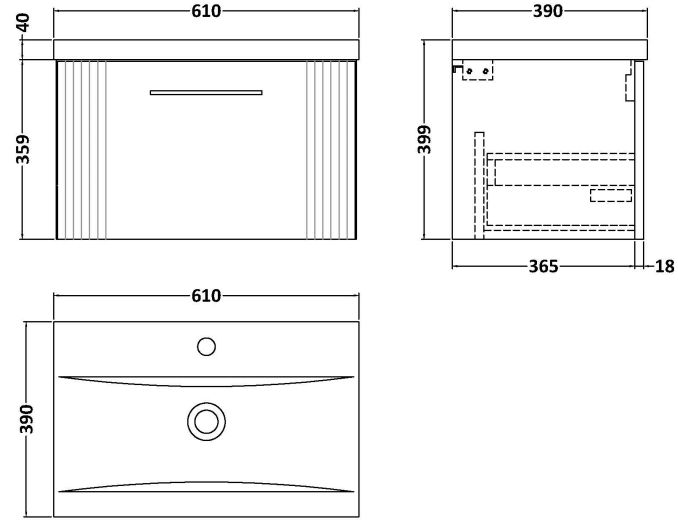

Sales Code: DPF394A

Description: 600 W/H Single Drawer Vanity & Basin 1

Packaging Details

Barcode: 5056462675503

Sales Code: FLT394

Description: 600 W/H Single Drawer Unit

Product Dimensions

Height (mm):	359
Width (mm):	600
Depth (mm):	383
Nett Weight (kg):	13

Packaging Dimensions

Height (mm):	380
Width (mm):	620
Depth (mm):	405
Gross Weight (kg):	13.5

Packaging Data

Box Colour:	Brown Cardboard Box - Printed
Box Qty:	0
Label Size:	0 x 0
Label Colour:	Not Applicable
Label Qty:	0

Outer Box Dimensions (If Applicable)

Height (mm):	
Width (mm):	
Depth (mm):	
Gross Weight (kg):	
Barcode:	5056462655468

Product Details

Country of Origin:	China
Fitting Instruction:	No
CE Certification:	
FSC Certified Materials:	Yes
Colour:	Satin Blue
Construction Method:	Cam & Wood Dowel
Construction Type:	Rigid
Cabinet Finish:	MFC Painted Gloss
Fascia Finish:	Mdf Painted Gloss
Cabinet Thickness (mm):	16
Fascia Thickness (mm):	18
Drawer Included:	Yes
Drawer Type:	80mm High Metal S/C Inc Galler
No of Shelves:	0
Hinge Type:	Not Applicable
Hinge Included:	No
Adjustable Legs:	No, Not Required
Fixings Included:	Yes
Handle Style:	Modern
Waste Shroud:	Yes
Handle Included:	Yes, Supplied
Handle Type:	Finger Pull

Sales Code: NVM013

Description: 600 Mid-Edged Basin 1 Th

Product Dimensions

Height (mm):	180
Width (mm):	610
Depth (mm):	390
Nett Weight (kg):	11

Packaging Dimensions

Height (mm):	200
Width (mm):	410
Depth (mm):	630
Gross Weight (kg):	11