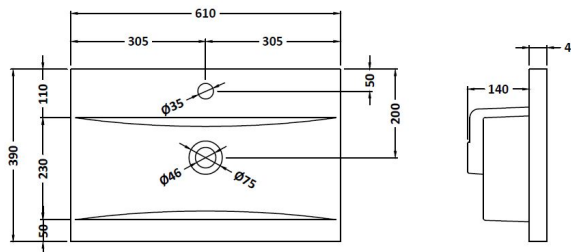

Packaging Dimensions

Height (mm):	380
Width (mm):	620
Depth (mm):	405
Gross Weight (kg):	13.5

Packaging Data

Box Colour:	Brown Cardboard Box - Printed
Box Qty:	0
Label Size:	0 x 0
Label Colour:	Not Applicable
Label Qty:	0

Outer Box Dimensions (If Applicable)

Height (mm):	
Width (mm):	
Depth (mm):	
Gross Weight (kg):	
Barcode:	5056462655468

Product Details

Country of Origin:	China
Fitting Instruction:	No
CE Certification:	
FSC Certified Materials:	Yes
Colour:	Satin Blue
Construction Method:	Cam & Wood Dowel
Construction Type:	Rigid
Cabinet Finish:	MFC Painted Gloss
Fascia Finish:	Mdf Painted Gloss
Cabinet Thickness (mm):	16
Fascia Thickness (mm):	18
Drawer Included:	Yes
Drawer Type:	80mm High Metal S/C Inc Galler
No of Shelves:	0
Hinge Type:	Not Applicable
Hinge Included:	No
Adjustable Legs:	No, Not Required
Fixings Included:	Yes
Handle Style:	Modern
Waste Shroud:	Yes
Handle Included:	Yes, Supplied
Handle Type:	Finger Pull

Sales Code: NVM013

Description: 600 Mid-Edged Basin 1 Th

Product Dimensions

Height (mm):	180
Width (mm):	610
Depth (mm):	390
Nett Weight (kg):	11

Packaging Dimensions

Height (mm):	200
Width (mm):	410
Depth (mm):	630
Gross Weight (kg):	11

Packaging Data

Box Colour:	Brown Cardboard Box - Printed
Box Qty:	1
Label Size:	100 x 50
Label Colour:	White Label
Label Qty:	2

Outer Box Dimensions (If Applicable)

Height (mm):	
Width (mm):	
Depth (mm):	
Gross Weight (kg):	
Barcode:	5055369043415