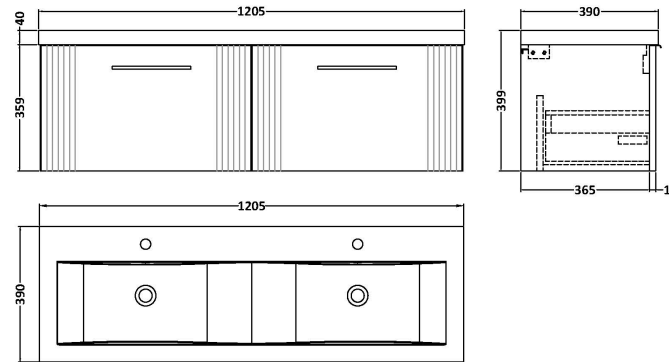

Sales Code: DPF394F

Description: 1200 W/H 2-Drawer Vanity & Double Basin

Packaging Details

Barcode: 5056462676821

Sales Code: FLT394

Description: 600 W/H Single Drawer Unit

Product Dimensions

Height (mm):	359
Width (mm):	600
Depth (mm):	383
Nett Weight (kg):	13

Packaging Dimensions

Height (mm):	380
Width (mm):	620
Depth (mm):	405
Gross Weight (kg):	13.5

Packaging Data

Box Colour:	Brown Cardboard Box - Printed
Box Qty:	0
Label Size:	0 x 0
Label Colour:	Not Applicable
Label Qty:	0

Outer Box Dimensions (If Applicable)

Height (mm):	
Width (mm):	
Depth (mm):	
Gross Weight (kg):	
Barcode:	5056462655468

Product Details

Country of Origin:	China
Fitting Instruction:	No
CE Certification:	
FSC Certified Materials:	Yes
Colour:	Satin Blue
Construction Method:	Cam & Wood Dowel
Construction Type:	Rigid
Cabinet Finish:	MFC Painted Gloss
Fascia Finish:	Mdf Painted Gloss
Cabinet Thickness (mm):	16
Fascia Thickness (mm):	18
Drawer Included:	Yes
Drawer Type:	80mm High Metal S/C Inc Galler
No of Shelves:	0
Hinge Type:	Not Applicable
Hinge Included:	No
Adjustable Legs:	No, Not Required
Fixings Included:	Yes
Handle Style:	Modern
Waste Shroud:	Yes
Handle Included:	Yes, Supplied
Handle Type:	Finger Pull

Sales Code: CBM424

Description: Double Ceramic Basin 1208X392

Product Dimensions

Height (mm):	390
Width (mm):	1205
Depth (mm):	175
Nett Weight (kg):	27

Packaging Dimensions

Height (mm):	205
Width (mm):	1270
Depth (mm):	510
Gross Weight (kg):	27