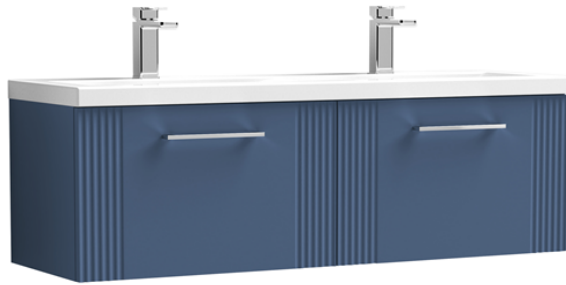

Sales Code: DPF394F

Description: 1200 W/H 2-Drawer Vanity & Double Basin

Packaging Details

Barcode: 5056462676821

Sales Code: FLT394

Description: 600 W/H Single Drawer Unit

Product Dimensions

Height (mm):	359
Width (mm):	600
Depth (mm):	383
Nett Weight (kg):	13

Outer Box Dimensions (If Applicable)

Height (mm):	
Width (mm):	
Depth (mm):	
Gross Weight (kg):	
Barcode:	5056462655468

Product Details

Country of Origin:	China
Fitting Instruction:	No
CE Certification:	
FSC Certified Materials:	Yes
Colour:	Satin Blue
Construction Method:	Cam & Wood Dowel
Construction Type:	Rigid
Cabinet Finish:	MFC Painted Gloss
Fascia Finish:	Mdf Painted Gloss
Cabinet Thickness (mm):	16
Fascia Thickness (mm):	18
Drawer Included:	Yes
Drawer Type:	80mm High Metal S/C Inc Galler
No of Shelves:	0
Hinge Type:	Not Applicable
Hinge Included:	No
Adjustable Legs:	No, Not Required
Fixings Included:	Yes
Handle Style:	Modern
Waste Shroud:	Yes
Handle Included:	Yes, Supplied
Handle Type:	Finger Pull

Sales Code: CBM424

Description: Double Ceramic Basin 1208X392

Product Dimensions

Height (mm):	390
Width (mm):	1205
Depth (mm):	175
Nett Weight (kg):	27

Packaging Dimensions

Height (mm):	205
Width (mm):	1270
Depth (mm):	510
Gross Weight (kg):	27