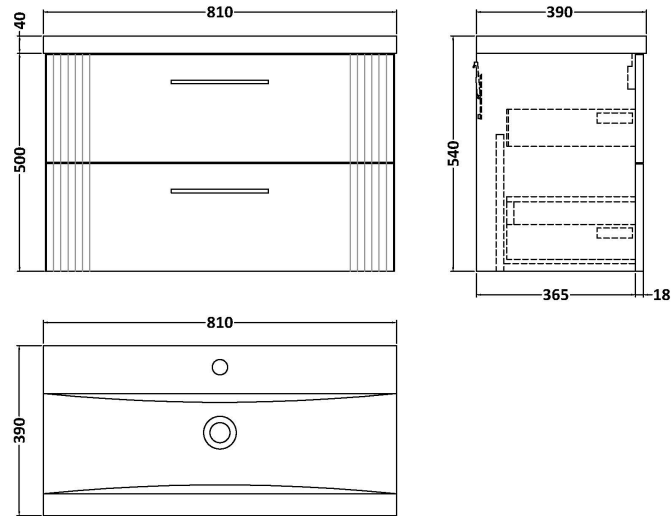

Sales Code: DPF395A

Description: 800 W/H 2-Drawer Vanity & Basin 1

Packaging Details

Barcode: 5056462676555