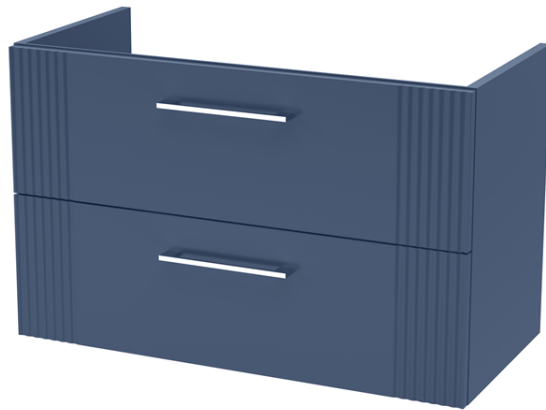

Sales Code: DPF395A

Description: 800 W/H 2-Drawer Vanity & Basin 1

### Packaging Details

Barcode: 5056462676555

Sales Code: FLT395

Description: 800 W/H 2-Drawer Unit

### Product Dimensions

Height (mm):	500
Width (mm):	800
Depth (mm):	383
Nett Weight (kg):	24.5

### Packaging Dimensions

Height (mm):	520
Width (mm):	820
Depth (mm):	405
Gross Weight (kg):	25