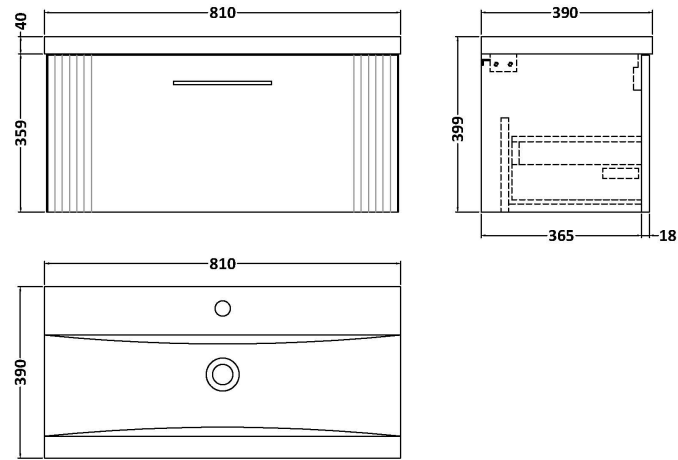

Sales Code: DPF396A

Description: 800 W/H Single Drawer Vanity & Basin 1

Packaging Details

Barcode: 5056462676203

Sales Code: FLT396

Description: 800 W/H Single Drawer Unit

Product Dimensions

Height (mm):	359
Width (mm):	800
Depth (mm):	383
Nett Weight (kg):	17.5

Packaging Dimensions

Height (mm):	380
Width (mm):	820
Depth (mm):	405
Gross Weight (kg):	18

Packaging Data

Box Colour:	Brown Cardboard Box - Printed
Box Qty:	0
Label Size:	0 x 0
Label Colour:	Not Applicable
Label Qty:	0

Outer Box Dimensions (If Applicable)

Height (mm):	
Width (mm):	
Depth (mm):	
Gross Weight (kg):	
Barcode:	5056462655543

Product Details

Country of Origin:	China
Fitting Instruction:	No
CE Certification:	
FSC Certified Materials:	Yes
Colour:	Satin Blue
Construction Method:	Cam & Wood Dowel
Construction Type:	Rigid
Cabinet Finish:	MFC Painted Gloss
Fascia Finish:	Mdf Painted Gloss
Cabinet Thickness (mm):	16
Fascia Thickness (mm):	18
Drawer Included:	Yes
Drawer Type:	80mm High Metal S/C Inc Galler
No of Shelves:	0
Hinge Type:	Not Applicable
Hinge Included:	No
Adjustable Legs:	No, Not Required
Fixings Included:	Yes
Handle Style:	Modern
Waste Shroud:	Yes
Handle Included:	Yes, Supplied
Handle Type:	Finger Pull

Sales Code: NVM015

Description: 800 Mid Edged Basin 1 Th

Product Dimensions

Height (mm):	180
Width (mm):	810
Depth (mm):	390
Nett Weight (kg):	15

Packaging Dimensions

Height (mm):	210
Width (mm):	410
Depth (mm):	830
Gross Weight (kg):	15