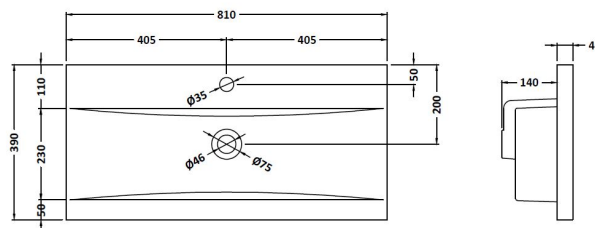

Packaging Dimensions

Height (mm):	380
Width (mm):	820
Depth (mm):	405
Gross Weight (kg):	18

Packaging Data

Box Colour:	Brown Cardboard Box - Printed
Box Qty:	0
Label Size:	0 x 0
Label Colour:	Not Applicable
Label Qty:	0

Outer Box Dimensions (If Applicable)

Height (mm):	
Width (mm):	
Depth (mm):	
Gross Weight (kg):	
Barcode:	5056462655543

Product Details

Country of Origin:	China
Fitting Instruction:	No
CE Certification:	
FSC Certified Materials:	Yes
Colour:	Satin Blue
Construction Method:	Cam & Wood Dowel
Construction Type:	Rigid
Cabinet Finish:	MFC Painted Gloss
Fascia Finish:	Mdf Painted Gloss
Cabinet Thickness (mm):	16
Fascia Thickness (mm):	18
Drawer Included:	Yes
Drawer Type:	80mm High Metal S/C Inc Galler
No of Shelves:	0
Hinge Type:	Not Applicable
Hinge Included:	No
Adjustable Legs:	No, Not Required
Fixings Included:	Yes
Handle Style:	Modern
Waste Shroud:	Yes
Handle Included:	Yes, Supplied
Handle Type:	Finger Pull

Sales Code: NVM015

Description: 800 Mid Edged Basin 1 Th

Product Dimensions

Height (mm):	180
Width (mm):	810
Depth (mm):	390
Nett Weight (kg):	15

Packaging Dimensions

Height (mm):	210
Width (mm):	410
Depth (mm):	830
Gross Weight (kg):	15

Packaging Data

Box Colour:	Brown Cardboard Box
Box Qty:	1
Label Size:	100 x 50
Label Colour:	White Label
Label Qty:	2

Outer Box Dimensions (If Applicable)

Height (mm):	
Width (mm):	
Depth (mm):	
Gross Weight (kg):	
Barcode:	5055369043422