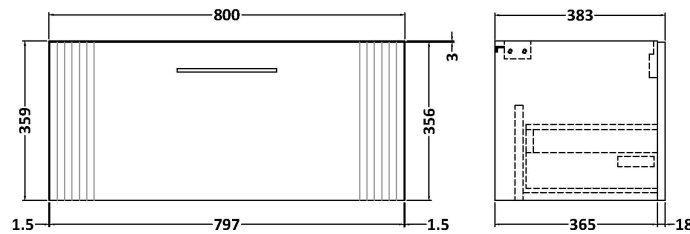

Sales Code: DPF396A

Description: 800 W/H Single Drawer Vanity & Basin 1

Packaging Details

Barcode: 5056462676203

Sales Code: FLT396

Description: 800 W/H Single Drawer Unit

Product Dimensions

Height (mm):	359
Width (mm):	800
Depth (mm):	383
Nett Weight (kg):	17.5

Packaging Dimensions

Height (mm):	380
Width (mm):	820
Depth (mm):	405
Gross Weight (kg):	18

Packaging Data

Box Colour:	Brown Cardboard Box - Printed
Box Qty:	0
Label Size:	0 x 0
Label Colour:	Not Applicable
Label Qty:	0

Sales Code: NVM015

Description: 800 Mid Edged Basin 1 Th

Product Dimensions

Height (mm):	180
Width (mm):	810
Depth (mm):	390
Nett Weight (kg):	15

Packaging Dimensions

Height (mm):	210
Width (mm):	410
Depth (mm):	830
Gross Weight (kg):	15

Packaging Data

Box Colour:	Brown Cardboard Box
Box Qty:	1
Label Size:	100 x 50
Label Colour:	White Label
Label Qty:	2

Outer Box Dimensions (If Applicable)

Height (mm):	
Width (mm):	
Depth (mm):	
Gross Weight (kg):	
Barcode:	5055369043422