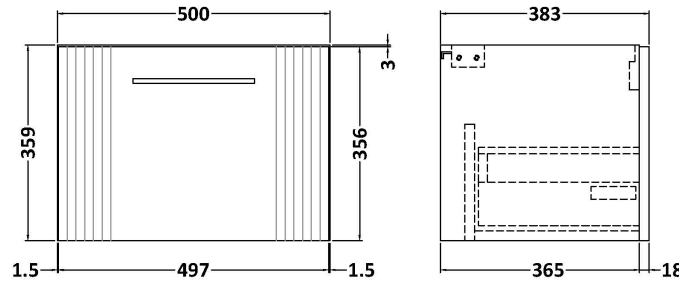

Sales Code: DPF891A

Description: 500 W/H Single Drawer Vanity & Basin 1

Packaging Details

Barcode: 5056462675039

Sales Code: FLT891

Description: 500 W/H Single Drawer Unit

Product Dimensions

Height (mm):	359
Width (mm):	500
Depth (mm):	383
Nett Weight (kg):	12

Packaging Dimensions

Height (mm):	380
Width (mm):	520
Depth (mm):	405
Gross Weight (kg):	12.5

Packaging Data

Box Colour:	Brown Cardboard Box - Printed
Box Qty:	0
Label Size:	0 x 0
Label Colour:	Not Applicable
Label Qty:	0

Sales Code: NVM012

Description: 500 Mid-Edged Basin 1 Th

Product Dimensions

Height (mm):	180
Width (mm):	510
Depth (mm):	390
Nett Weight (kg):	10.54

Packaging Dimensions

Height (mm):	210
Width (mm):	410
Depth (mm):	530
Gross Weight (kg):	10.54

Packaging Data

Box Colour:	Brown Cardboard Box - Printed
Box Qty:	1
Label Size:	100 x 50
Label Colour:	White Label
Label Qty:	2

Outer Box Dimensions (If Applicable)

Height (mm):	
Width (mm):	
Depth (mm):	
Gross Weight (kg):	
Barcode:	5055369043446