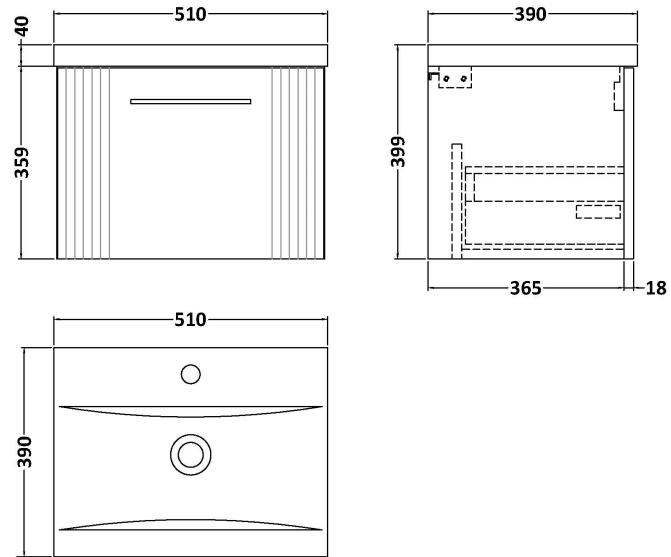

Sales Code: DPF891A

Description: 500 W/H Single Drawer Vanity & Basin 1

Packaging Details

Barcode: 5056462675039

Sales Code: FLT891

Description: 500 W/H Single Drawer Unit

Product Dimensions

Height (mm):	359
Width (mm):	500
Depth (mm):	383
Nett Weight (kg):	12

Packaging Dimensions

Height (mm):	380
Width (mm):	520
Depth (mm):	405
Gross Weight (kg):	12.5

Packaging Data

Box Colour:	Brown Cardboard Box - Printed
Box Qty:	0
Label Size:	0 x 0
Label Colour:	Not Applicable
Label Qty:	0

Outer Box Dimensions (If Applicable)

Height (mm):	
Width (mm):	
Depth (mm):	
Gross Weight (kg):	
Barcode:	5056462655352

Product Details

Country of Origin:	China
Fitting Instruction:	No
CE Certification:	
FSC Certified Materials:	Yes
Colour:	Satin Green
Construction Method:	Cam & Wood Dowel
Construction Type:	Rigid
Cabinet Finish:	MFC Painted Gloss
Fascia Finish:	Mdf Painted Gloss
Cabinet Thickness (mm):	16
Fascia Thickness (mm):	18
Drawer Included:	Yes
Drawer Type:	80mm High Metal S/C Inc Galler
No of Shelves:	0
Hinge Type:	Not Applicable
Hinge Included:	No
Adjustable Legs:	No, Not Required
Fixings Included:	Yes
Handle Style:	Modern
Waste Shroud:	Yes
Handle Included:	Yes, Supplied
Handle Type:	Finger Pull

Sales Code: NVM012

Description: 500 Mid-Edged Basin 1 Th

Product Dimensions

Height (mm):	180
Width (mm):	510
Depth (mm):	390
Nett Weight (kg):	10.54

Packaging Dimensions

Height (mm):	210
Width (mm):	410
Depth (mm):	530
Gross Weight (kg):	10.54