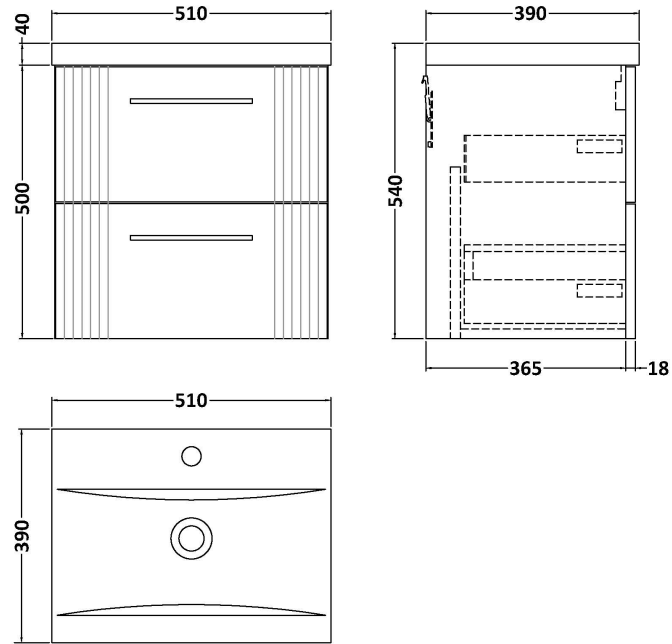

Sales Code: DPF892A

Description: 500 W/H 2-Drawer Vanity & Basin 1

Packaging Details

Barcode: 5056462675183

Sales Code: FLT892

Description: 500 W/H 2-Drawer Unit

Product Dimensions

Height (mm):	500
Width (mm):	500
Depth (mm):	383
Nett Weight (kg):	18.5

Packaging Dimensions

Height (mm):	520
Width (mm):	520
Depth (mm):	405
Gross Weight (kg):	19

Packaging Data

Box Colour:	Brown Cardboard Box - Printed
Box Qty:	0
Label Size:	0 x 0
Label Colour:	Not Applicable
Label Qty:	0

Outer Box Dimensions (If Applicable)

Height (mm):	
Width (mm):	
Depth (mm):	
Gross Weight (kg):	
Barcode:	5056462655390

Product Details

Country of Origin:	China
Fitting Instruction:	No
CE Certification:	
FSC Certified Materials:	Yes
Colour:	Satin Green
Construction Method:	Cam & Wood Dowel
Construction Type:	Rigid
Cabinet Finish:	MFC Painted Gloss
Fascia Finish:	Mdf Painted Gloss
Cabinet Thickness (mm):	16
Fascia Thickness (mm):	18
Drawer Included:	Yes
Drawer Type:	80mm High Metal Softclose
No of Shelves:	0
Hinge Type:	Not Applicable
Hinge Included:	No
Adjustable Legs:	No, Not Required
Fixings Included:	Yes
Handle Style:	Modern
Waste Shroud:	Yes
Handle Included:	Yes, Supplied
Handle Type:	Finger Pull

Sales Code: NVM012

Description: 500 Mid-Edged Basin 1 Th

Product Dimensions

Height (mm):	180
Width (mm):	510
Depth (mm):	390
Nett Weight (kg):	10.54

Packaging Dimensions

Height (mm):	210
Width (mm):	410
Depth (mm):	530
Gross Weight (kg):	10.54