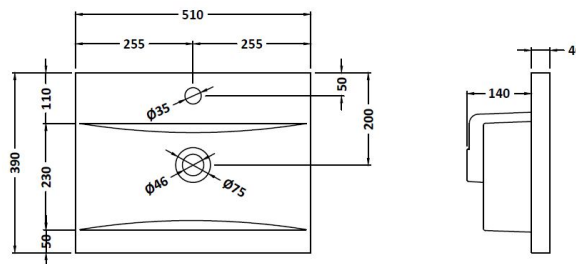

Packaging Dimensions

Height (mm):	520
Width (mm):	520
Depth (mm):	405
Gross Weight (kg):	19

Packaging Data

Box Colour:	Brown Cardboard Box - Printed
Box Qty:	0
Label Size:	0 x 0
Label Colour:	Not Applicable
Label Qty:	0

Outer Box Dimensions (If Applicable)

Height (mm):	
Width (mm):	
Depth (mm):	
Gross Weight (kg):	
Barcode:	5056462655390

Product Details

Country of Origin:	China
Fitting Instruction:	No
CE Certification:	
FSC Certified Materials:	Yes
Colour:	Satin Green
Construction Method:	Cam & Wood Dowel
Construction Type:	Rigid
Cabinet Finish:	MFC Painted Gloss
Fascia Finish:	Mdf Painted Gloss
Cabinet Thickness (mm):	16
Fascia Thickness (mm):	18
Drawer Included:	Yes
Drawer Type:	80mm High Metal Softclose
No of Shelves:	0
Hinge Type:	Not Applicable
Hinge Included:	No
Adjustable Legs:	No, Not Required
Fixings Included:	Yes
Handle Style:	Modern
Waste Shroud:	Yes
Handle Included:	Yes, Supplied
Handle Type:	Finger Pull

Sales Code: NVM012

Description: 500 Mid-Edged Basin 1 Th

Product Dimensions

Height (mm):	180
Width (mm):	510
Depth (mm):	390
Nett Weight (kg):	10.54

Packaging Dimensions

Height (mm):	210
Width (mm):	410
Depth (mm):	530
Gross Weight (kg):	10.54

Packaging Data

Box Colour:	Brown Cardboard Box - Printed
Box Qty:	1
Label Size:	100 x 50
Label Colour:	White Label
Label Qty:	2

Outer Box Dimensions (If Applicable)

Height (mm):	
Width (mm):	
Depth (mm):	
Gross Weight (kg):	
Barcode:	5055369043446